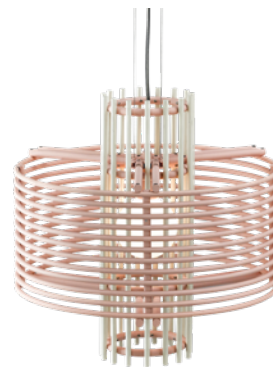

Collection  
NOVA

Model  
Pendant

Type  
Suspended

Designer  
Studio Jinsik Kim

A

Size(mm)

Weight (kg) : 4.2

Material : Colour Coated Aluminium,  
Colour Coated Steel

Ceiling cup dim.(mm) : Ø 103, H 20

Colour : Coral + Mint + Green

Item no.  
NVPD0302-A11

G

Colour : Charcoal

Item no.  
NVPD0302-A01

Colour : Egg white + Blush

Item no.  
NVPD0302-A10