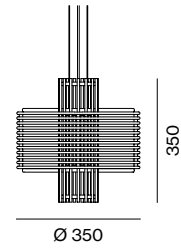

Collection  
NOVA

Model  
Pendant

Type  
Suspended

Designer  
Studio Jinsik Kim

A

Size(mm)

Weight (kg) : 4.2

Material : Colour Coated Aluminium,  
Colour Coated Steel

Light Source : G9

Bulb included : No

Watt : Max. 9W

Voltage : 220-240V

IP : IP20

Class : Class II

Cable lengths : 3m

Ceiling cup/Bracket : Included

Ceiling cup dim.(mm) : Ø 103, H 20

Colour : Coral + Mint + Green

Item no.  
NVPD0302-A11

G

Colour : Charcoal

Item no.  
NVPD0302-A01

Colour : Egg white + Blush

Item no.  
NVPD0302-A10