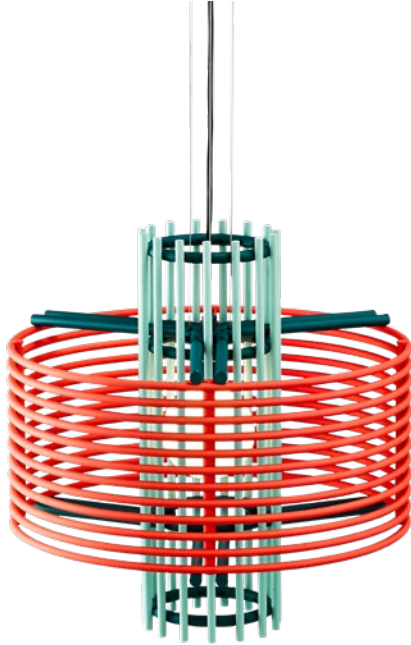

Collection  
NOVA

Model  
Pendant

Type  
Suspended

Designer  
Studio Jinsik Kim

A

Size(mm)

Weight (kg) : 4.2

Material : Colour Coated Aluminium,  
Colour Coated Steel

Light Source : G9

Bulb included : No

Watt : Max. 9W

Voltage : 220-240V

IP : IP20

Class : Class II

Cable lengths : 3m

Ceiling cup/Bracket : Included

Ceiling cup dim.(mm) : Ø 103, H 20

Colour : Coral + Mint + Green

Item no.  
NVPD0302-A11

G

Colour : Charcoal

Item no.  
NVPD0302-A01

Colour : Egg white + Blush

Item no.  
NVPD0302-A10