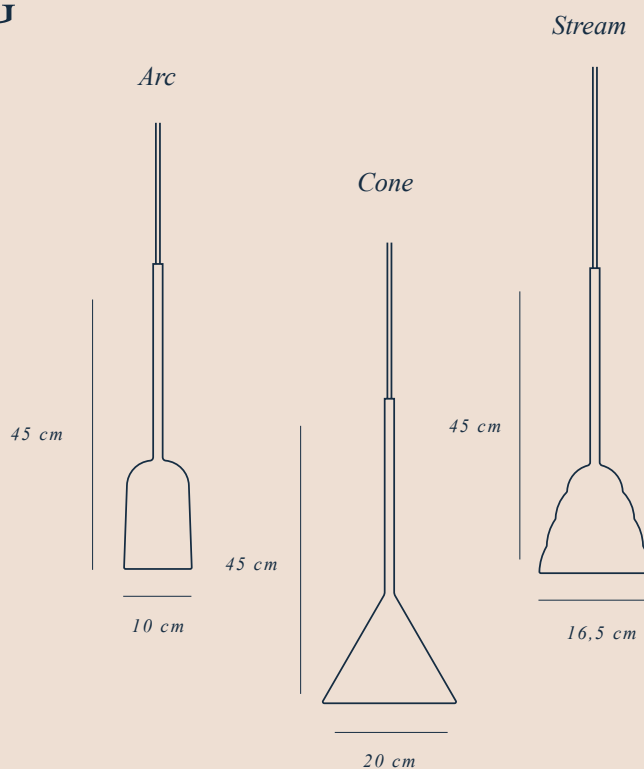

the FIGURA LIGHTING

DIMENSIONS

Arc: 10 cm x 45 cm

Cone: 20 cm x 45 cm

Stream: 16,5 cm x 45 cm

WEIGHT

Arc: 0,45 kg

Cone: 0,6 kg

Stream: 0,55 kg

MATERIAL

Aluminium

PRODUCTION PROCESS

Hand spun by a local workshop in Germany.

TYPE | ENVIRONMENT

Pendant lamp | Indoor

COLORS