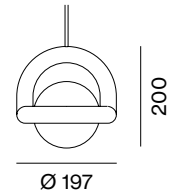

Collection
BALLOON

Model
Pendant

Type
Suspended

Designer
studio-word

A

Size(mm)

Weight (kg) : 1.9

Material : Color Coated Steel,
Matt Opal glass

Light Source : Integrated LED (SMD)

Watt : 3.8 / 5 / 6.5 / 7.8W

Voltage : 220-240V

IP : IP20

Class : Class II

Cable lengths : 3m

Ceiling cup/Bracket : Included

Ceiling cup dim.(mm) : Ø 90, H 40