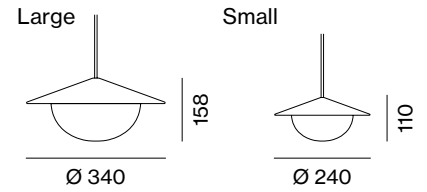

Collection
ALLEY

Model
Pendant Large/Small

Type
Suspended

Designer
Jonas Wagell (JWDA)

A

Size(mm)

Weight (kg) : Large 1.9 / Small 1.3

Material : Color Coated Aluminium,
Matt Opal glass

Ceiling cup dim.(mm) : Ø 82, H 38

Color : Green

Item no.

Large : ALPD0102-L04

Small : ALPD0102-S04

G

Color : Charcoal

Item no.