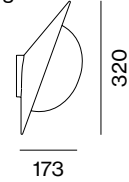

Collection
ALLEY

Model
Wall Large/Small

Type
Wall mounted

Designer
Jonas Wagell (JWDA)

A

Size(mm)

Large

Small

Weight (kg) : Large 1.7 / Small 1.0

Material : Color Coated Aluminium,
Matt Opal glass

Light Source : LED G9

Bulb included : No

Wattage : Max. 9W

Voltage : 220-240V

IP : IP20

Class : Class II

Mounting bracket : Included

Bracket dim.(mm) : W 29, H 89

Color : Gray

Item no.

Large : ALBR0102-L03

Small : ALBR0102-S03

G

Color : Charcoal