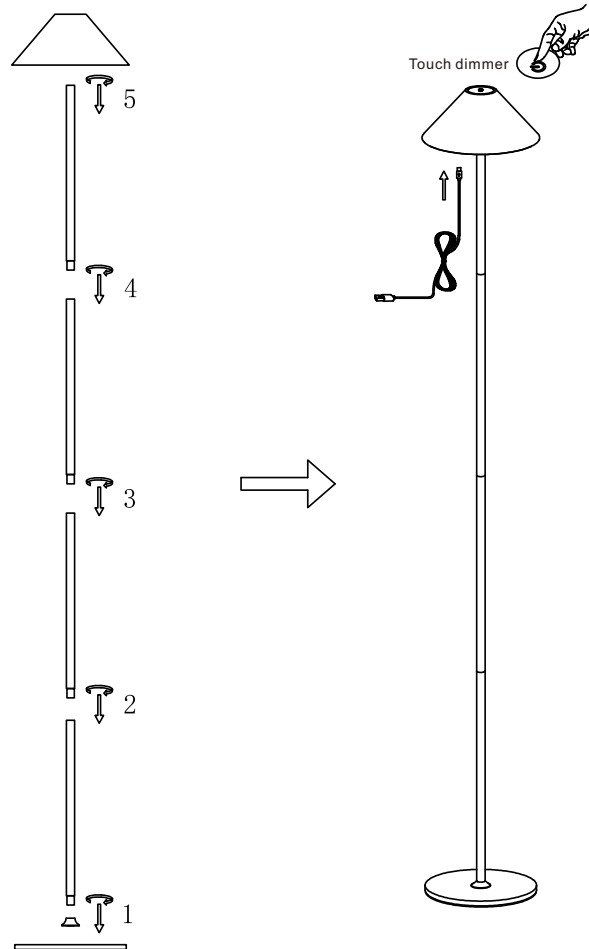

## INSTRUCTION MANUAL

When pressing the on/off indicator, the light will dim up/ down.

During charging, there will be a red indicator lighting. After fully charged it will light green.

Charging time 6-7 hours

Halo Design Copenhagen  
Gammelgårdsvej 85  
DK-3520 Farum  
Model no. Hygge Gulv Ø19  
3W DC5V 50/60Hz LED  
4000 mAh battery  
IP 54