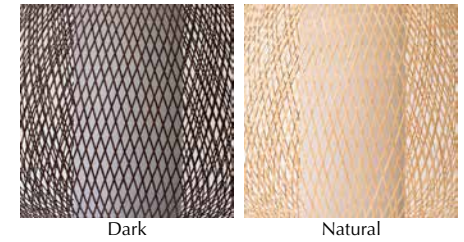

Shade colours

Please note that our products are made of natural materials without any chemical finishing. When exposed to the elements of nature such as sunlight, colours can fade or even change completely. This is a natural irreversible process. Ay illuminate designs products that are meant for indoor use. We reserve the right to correct any errors, inaccuracies or omissions, and to change or update information at any time without prior notice.

Visit www.ayilluminate.com for more information.

Ay illuminate and the Ay illuminate logo are trademarks of Ay illuminate BV.