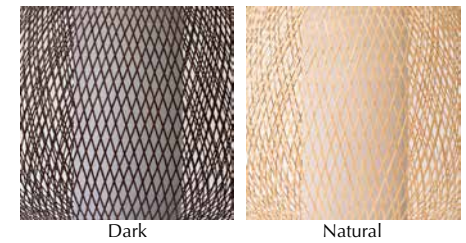

Shade colours

Please note that our products are made of natural materials without any chemical finishing. When exposed to the elements of nature such as sunlight, colours can fade or even change completely. This is a natural irreversible process. Ay illuminate designs products that are meant for indoor use. We reserve the right to correct any errors, inaccuracies or omissions, and to change or update information at any time without prior notice.

Visit www.ayilluminate.com for more information.

Ay illuminate and the Ay illuminate logo are trademarks of Ay illuminate BV.