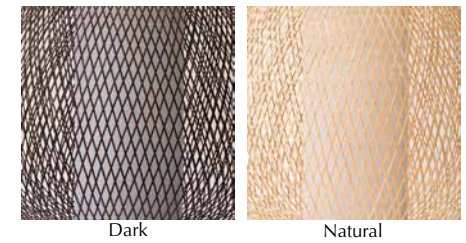

Shade colours

This luminaire is compatible with bulbs of the energy classes:

Ay illuminate 100.090.01 874/2012

Please note that our products are made of natural materials without any chemical finishing. When exposed to the elements of nature such as sunlight, colours can fade or even change completely. This is a natural irreversible process. Ay illuminate designs products that are meant for indoor use. We reserve the right to correct any errors, inaccuracies or omissions, and to change or update information at any time without prior notice.

Visit www.ayilluminate.com for more information.

Ay illuminate and the Ay illuminate logo are trademarks of Ay illuminate BV.