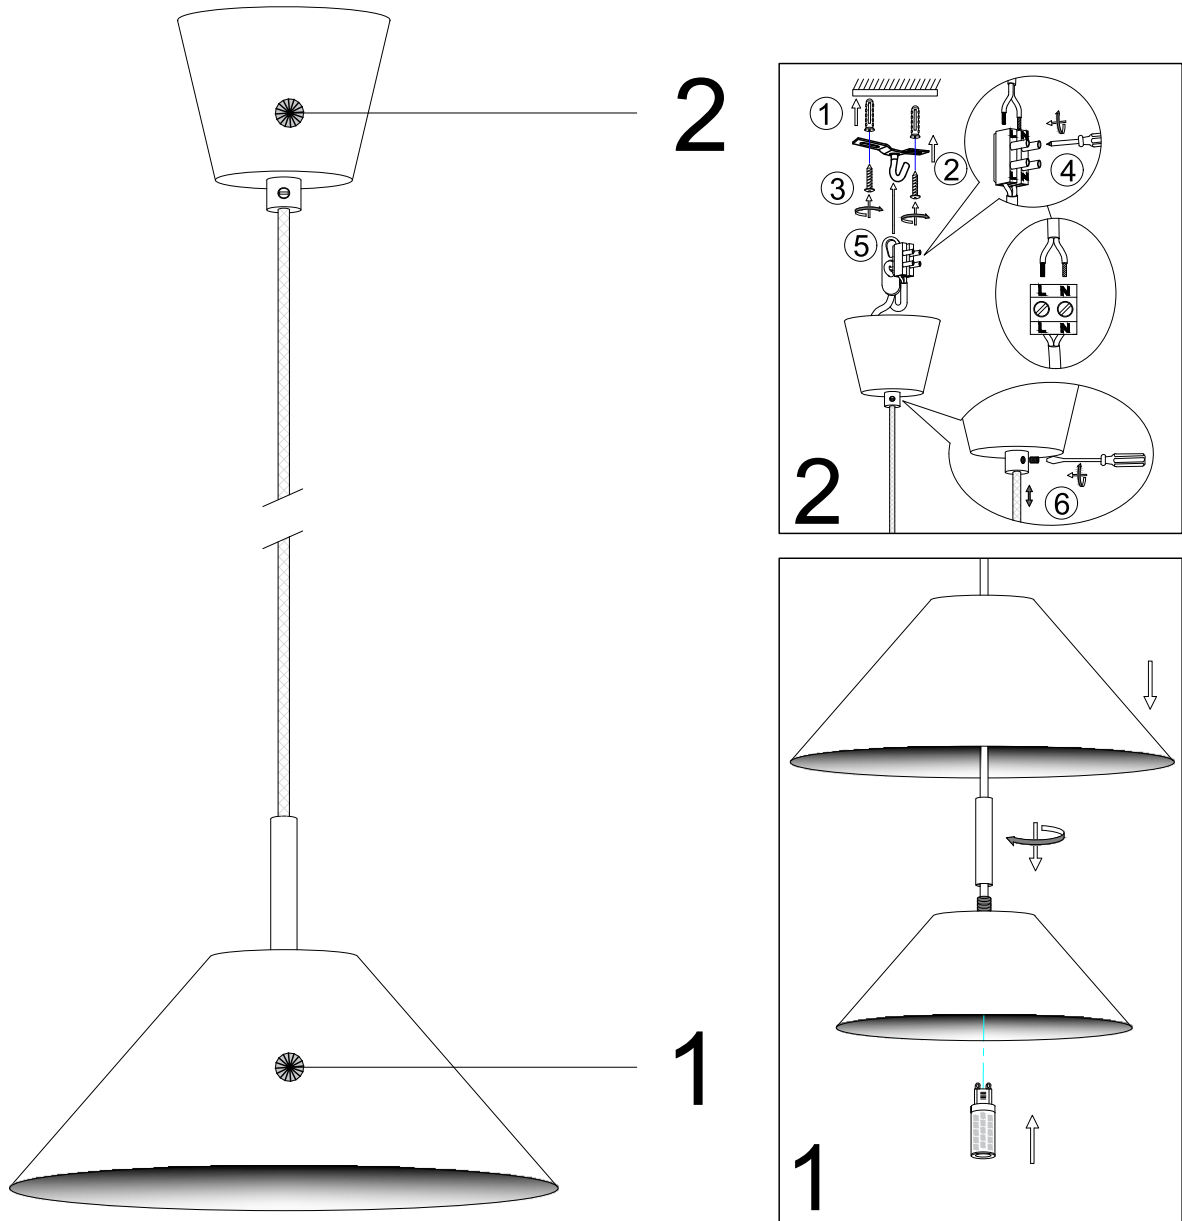

# INSTRUCTION MANUAL

Model:Hygge Ø24

- 1,Make sure power is off on the outlet ,before the installation.
- 2,Follow the instruction sketch above.
- 3,Insert the light bulb.
- 4,Go through point 1 to 2 before connecting the lamp to the power.

230V.G9.MAX 28W