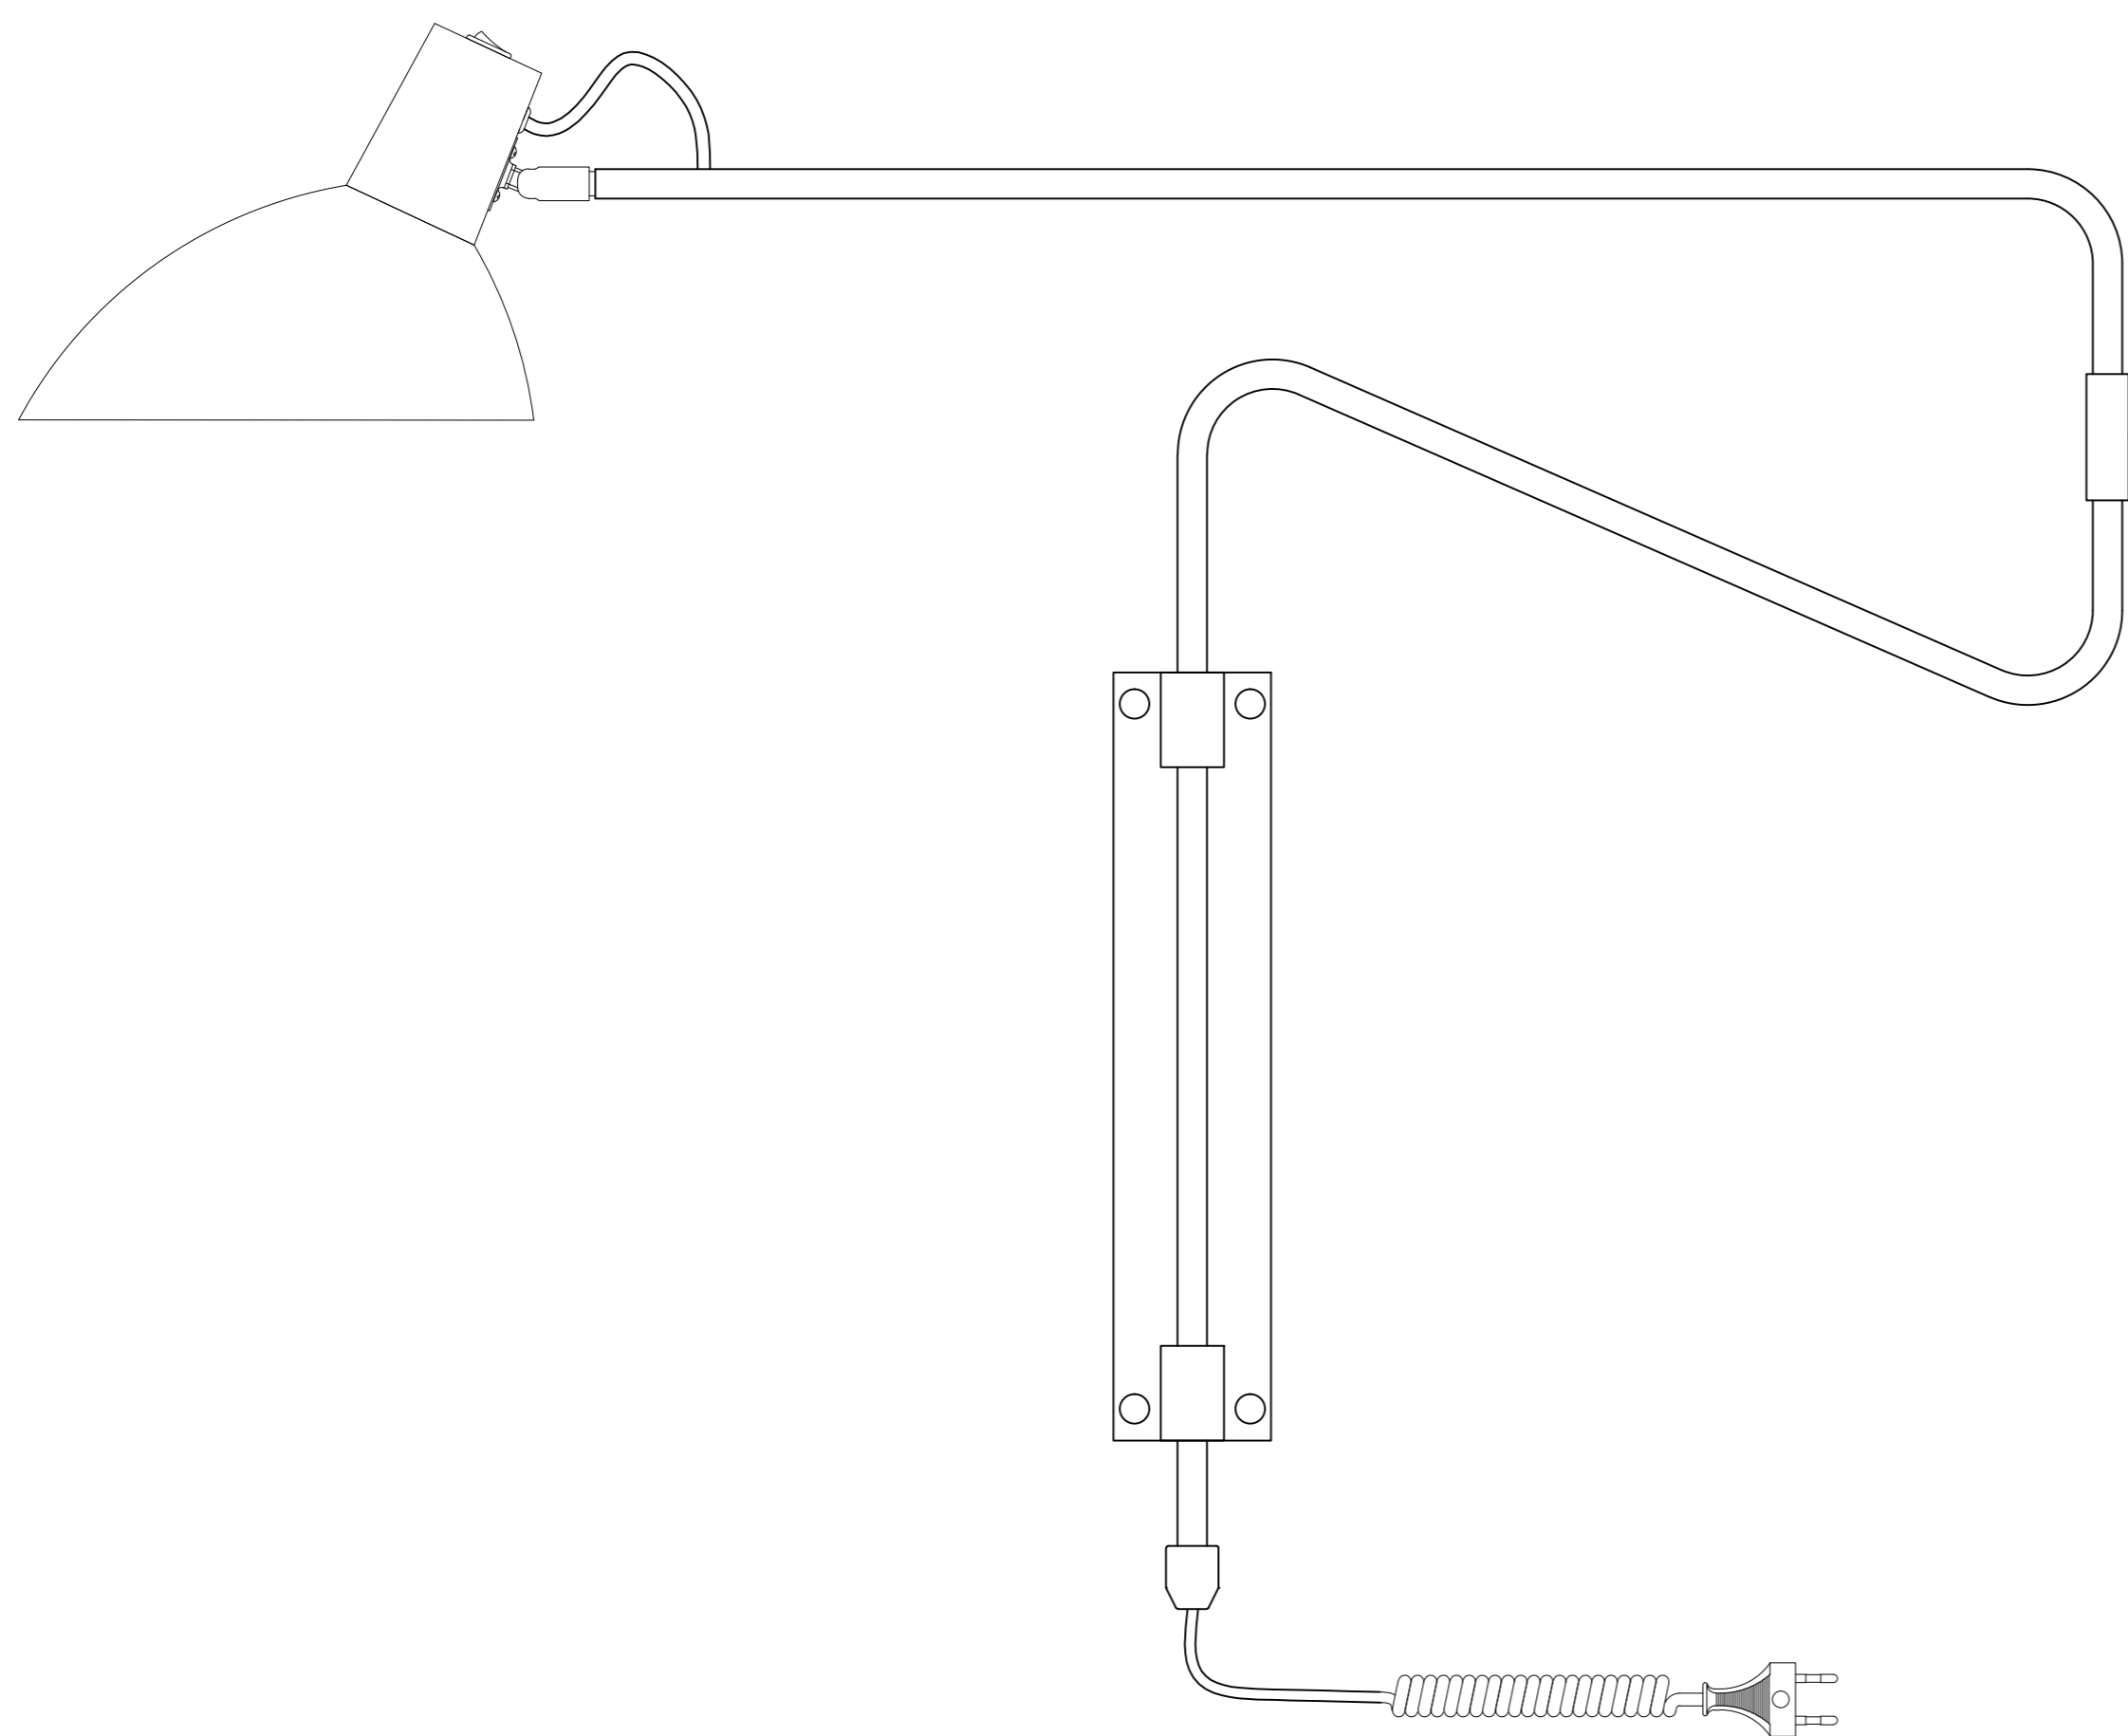

INSTRUCTION MANUAL

Model: Metropole Deluxe væglampe

**halo
design**
COPENHAGEN

INSTRUCTION MANUAL

- 1 Follow the instruction sketch.
- 2 Make sure power is OFF on the outlet, before beginning the installation.
- 3 Insert the light bulb.
- 4 Go through point 1 to 2 before connecting the lamp to the power.

230V.G9.MAX.28W