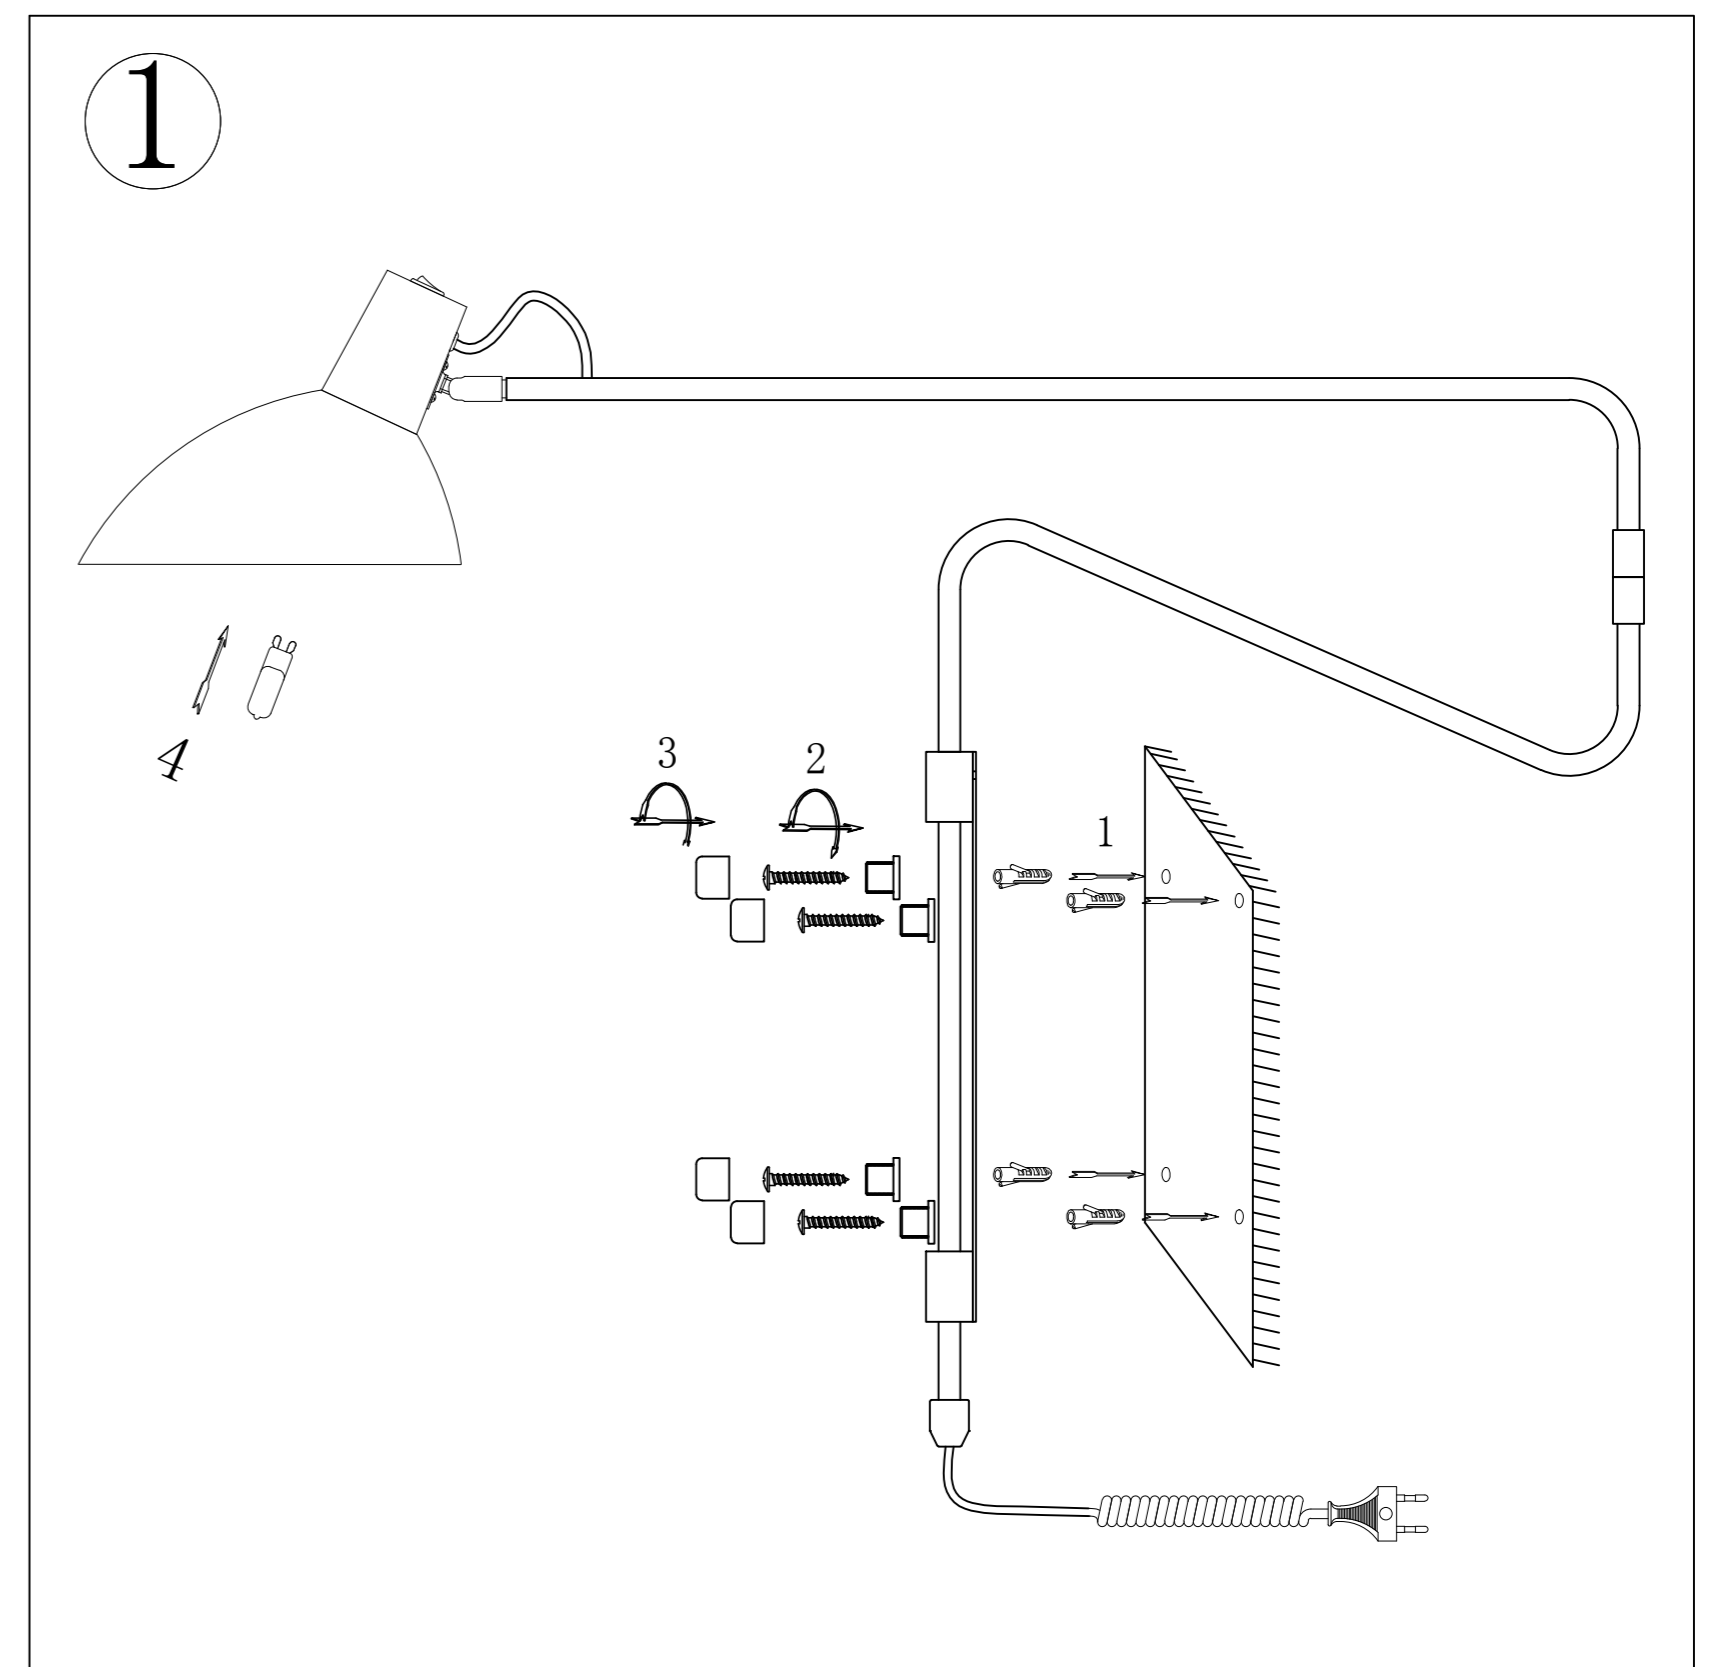

INSTRUCTION MANUAL

Model: Metropole Deluxe væglampe

**halo
design**
COPENHAGEN

INSTRUCTION MANUAL

- 1 Follow the instruction sketch.
- 2 Make sure power is OFF on the outlet, before beginning the installation.
- 3 Insert the light bulb.
- 4 Go through point 1 to 2 before connecting the lamp to the power.

230V.G9.MAX.28W