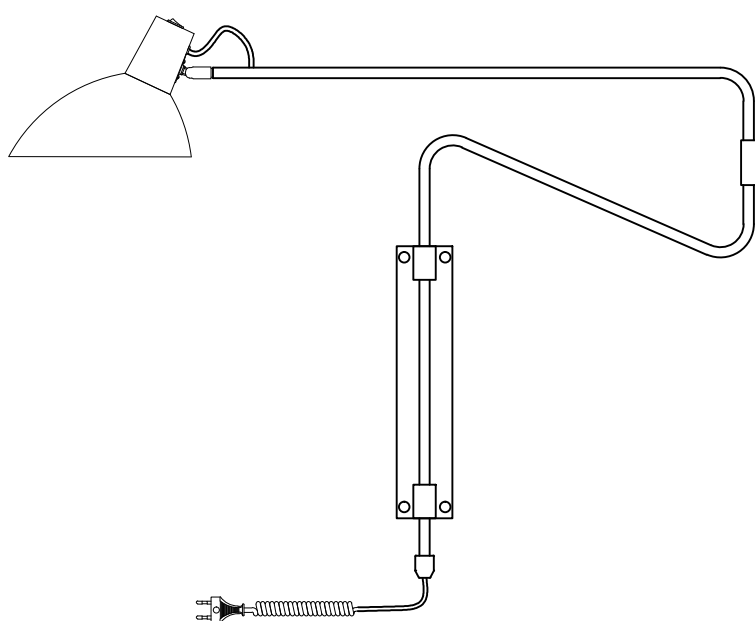

# INSTRUCTION MANUAL

Model: Metropole Deluxe væglampe

---

halo  
design

COPENHAGEN

# INSTRUCTION MANUAL

---

- 1 Follow the instruction sketch.
- 2 Make sure power is OFF on the outlet, before beginning the installation.
- 3 Insert the light bulb.
- 4 Go trough point 1 to 2 before connecting the lamp to the power.

230V.E27.MAX.40W