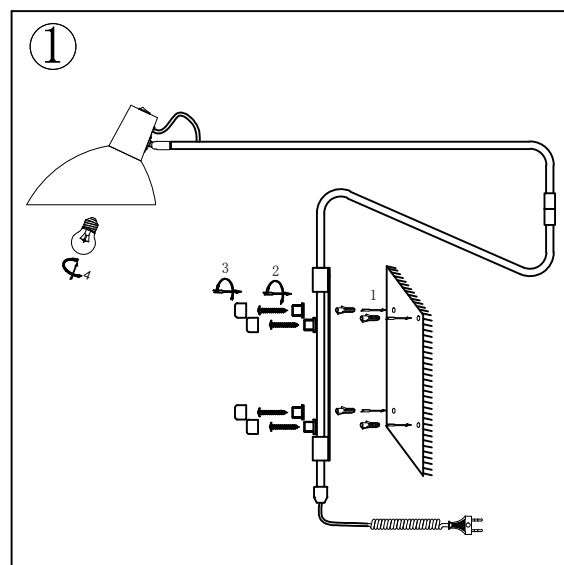

# INSTRUCTION MANUAL

Model: Metropole Deluxe væglampe

---

halo  
design

COPENHAGEN

# INSTRUCTION MANUAL

---

- 1 Follow the instruction sketch.
- 2 Make sure power is OFF on the outlet, before beginning the installation.
- 3 Insert the light bulb.
- 4 Go trough point 1 to 2 before connecting the lamp to the power.