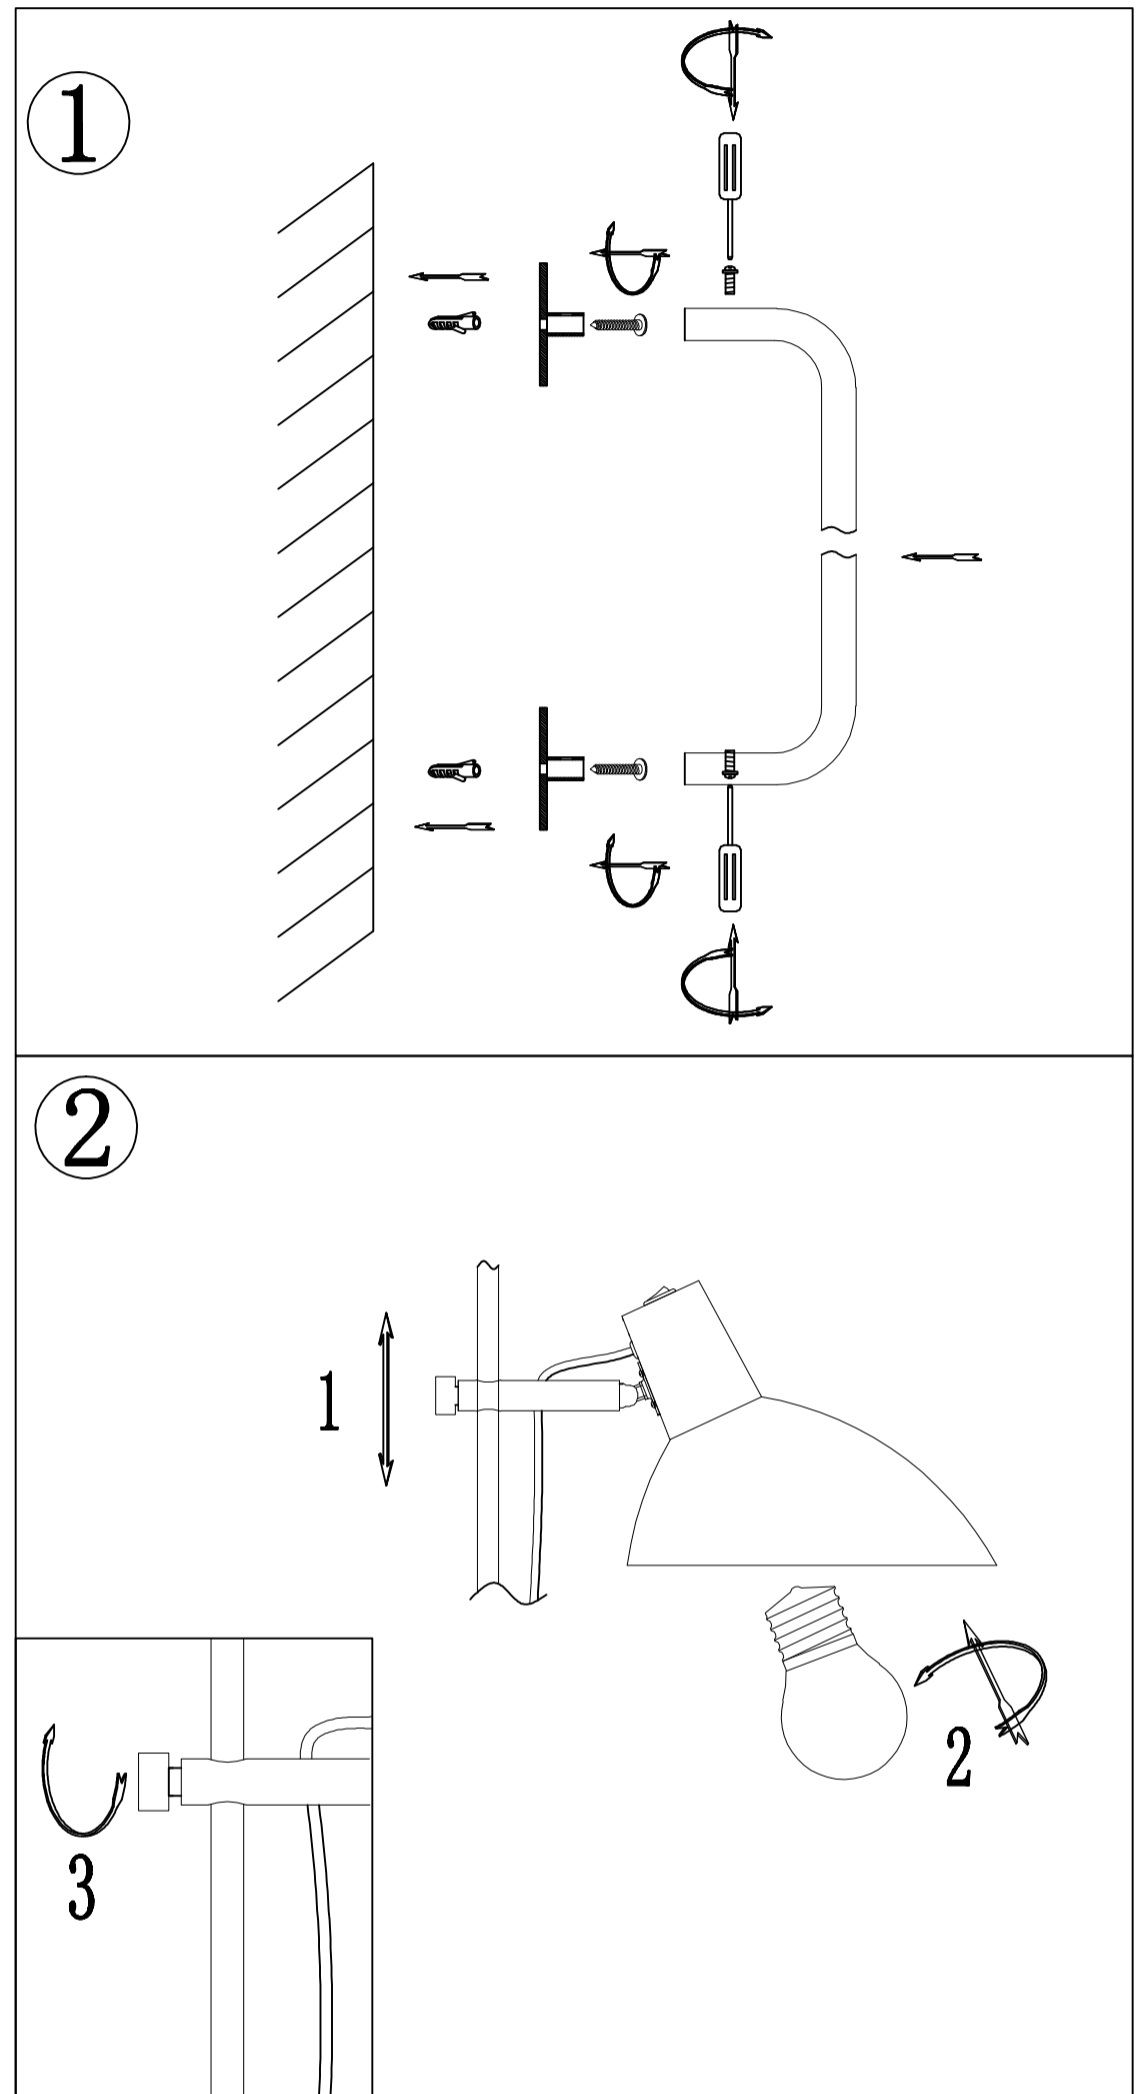

# INSTRUCTION MANUAL

Model: Metropole væglampe

halo  
design

COPENHAGEN

# INSTRUCTION MANUAL

**1** Follow the instruction sketch.

**2** Make sure power is OFF on the outlet, before beginning the installation.

**3** Insert the light bulb.

**4** Go through point 1 to 2 before connecting the lamp to the power.