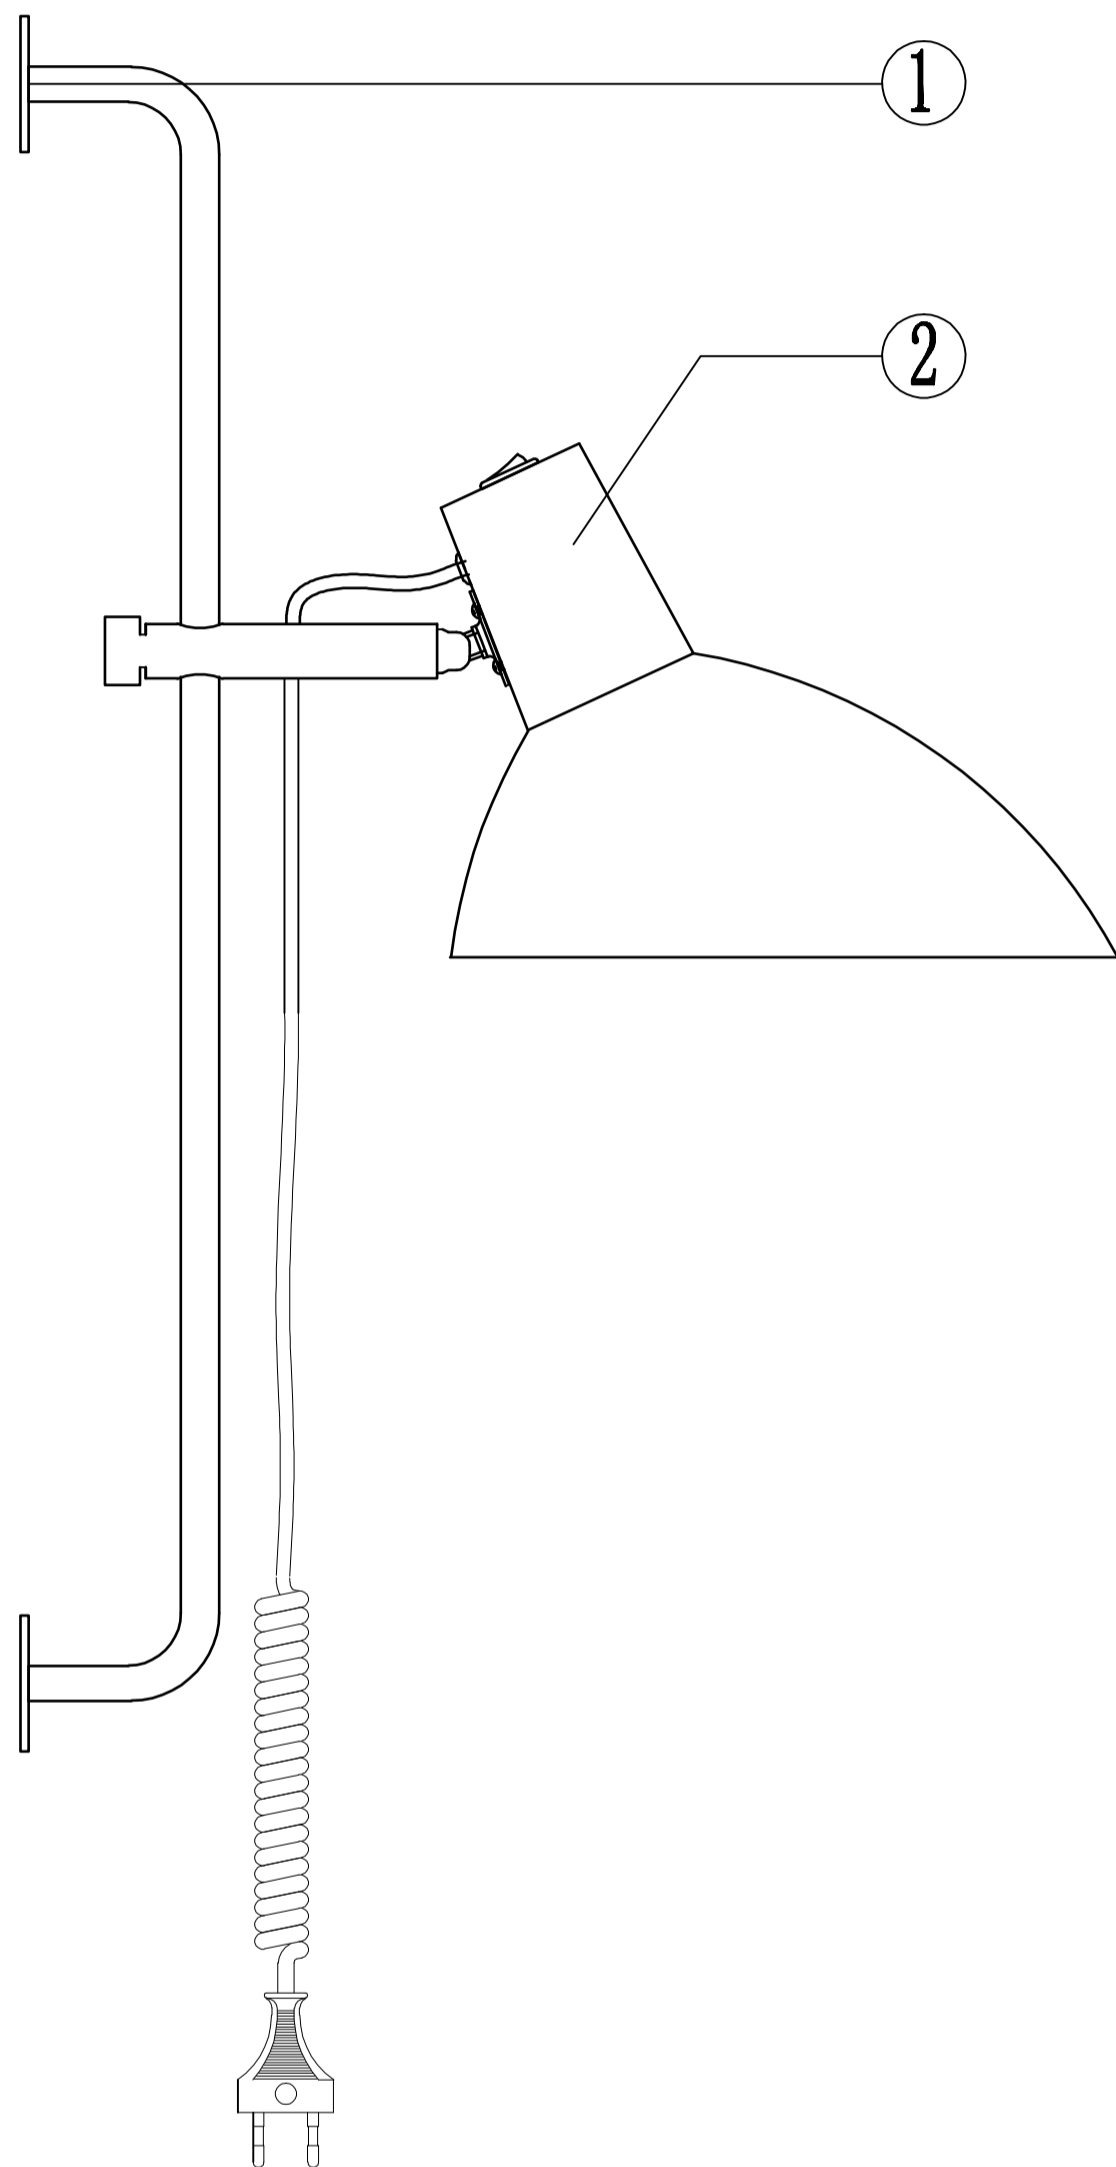

# INSTRUCTION MANUAL

Model: Metropole væglampe

halo  
design

COPENHAGEN

# INSTRUCTION MANUAL

**1** Follow the instruction sketch.

**2** Make sure power is OFF on the outlet, before beginning the installation.

**3** Insert the light bulb.

**4** Go through point 1 to 2 before connecting the lamp to the power.