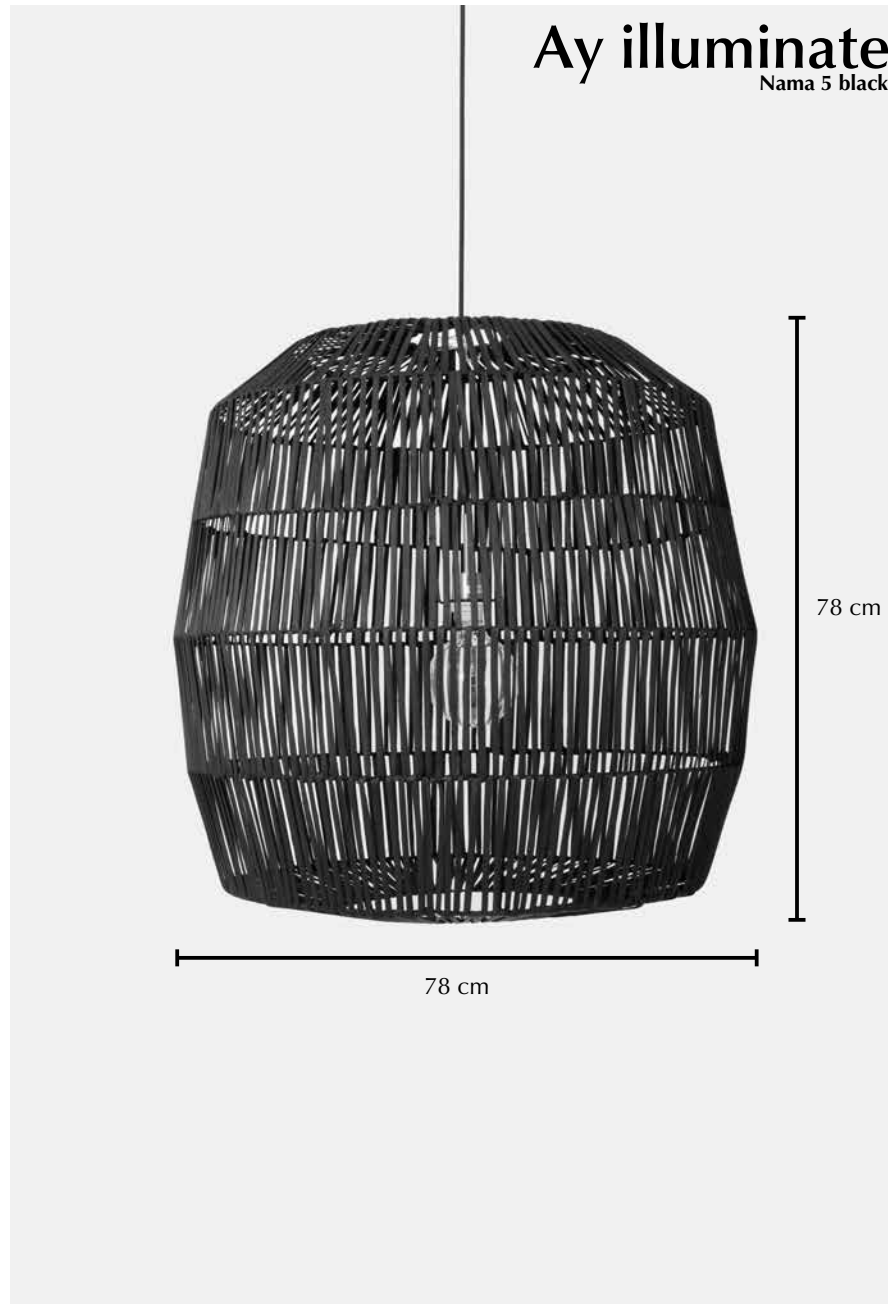

Nama 5 black

Lamp

Ref. code (shade)	415.100.03
Ref. code (including pendant)	415.100.03/P
Product name	Nama 5 black
Product family	Nama
Colour	Black
Material	Rattan
Size	ø 78 cm × 78 cm
Weight	3 kg
Country of origin	China
Design by	Ay illuminate
Packaging info	1 per box
Packaging dimension	80 cm × 80 cm × 80 cm
Packaging weight (including product)	6,3 kg

Pendant

Ref. code	100.050.01
Pendant material	Metal
Pendant fitting	E27 max. 60 watt
Pendant suitable for dimmer	Yes
Weight	365 grams
Cord length	300 cm
Cord material	Black textile covered
Ceiling rose diameter	ø 12,5 cm
Ceiling-rose material	Metal
Ceiling-rose colour	Brushed metal
Country of origin	China
Packaging info	1 per box
Packaging dimension	11 cm × 11 cm × 14 cm
Packaging weight (including product)	440 grams
CE Certification	EN 60598