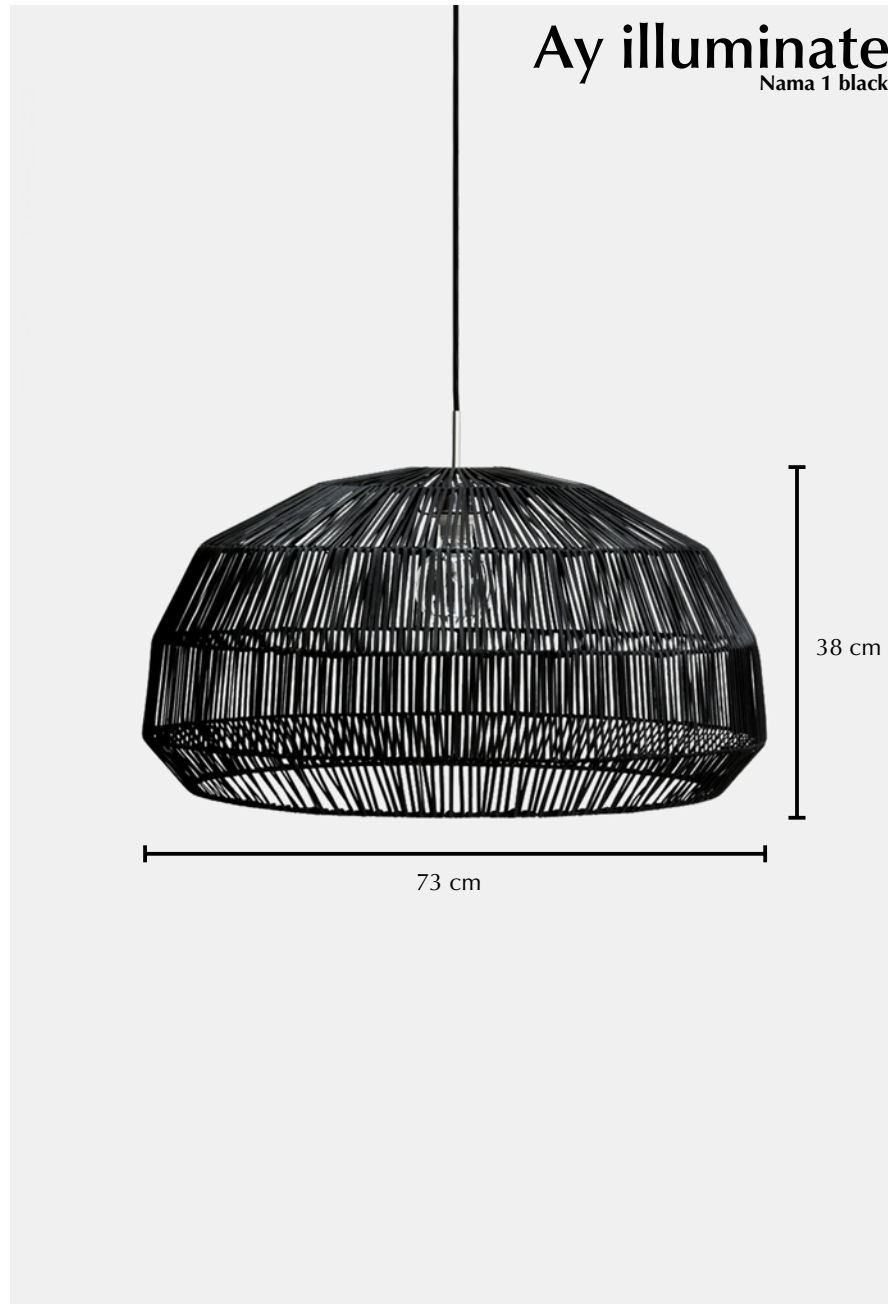

Nama 1 black

Lamp

Ref. code (shade)	411.100.01
Ref. code (including pendant)	411.100.01/P
Product name	Nama 1 black
Product family	Nama
Colour	Black
Material	Rattan
Size	ø 72 cm × 37 cm
Weight	1,1 kg
Country of origin	China
Design by	Ay illuminate
Packaging info	2 per box
Packaging dimension	75 cm × 75 cm × 70 cm
Packaging weight (including product)	4,5 kg

Pendant

Ref. code	100.050.01
Pendant material	Metal
Pendant fitting	E27 max. 60 watt
Pendant suitable for dimmer	Yes
Weight	365 grams
Cord length	300 cm
Cord material	Black textile covered
Ceiling rose diameter	ø 12,5 cm
Ceiling-rose material	Metal
Ceiling-rose colour	Brushed metal
Country of origin	China
Packaging info	1 per box
Packaging dimension	11 cm × 11 cm × 14 cm
Packaging weight (including product)	440 grams
CE Certification	EN 60598