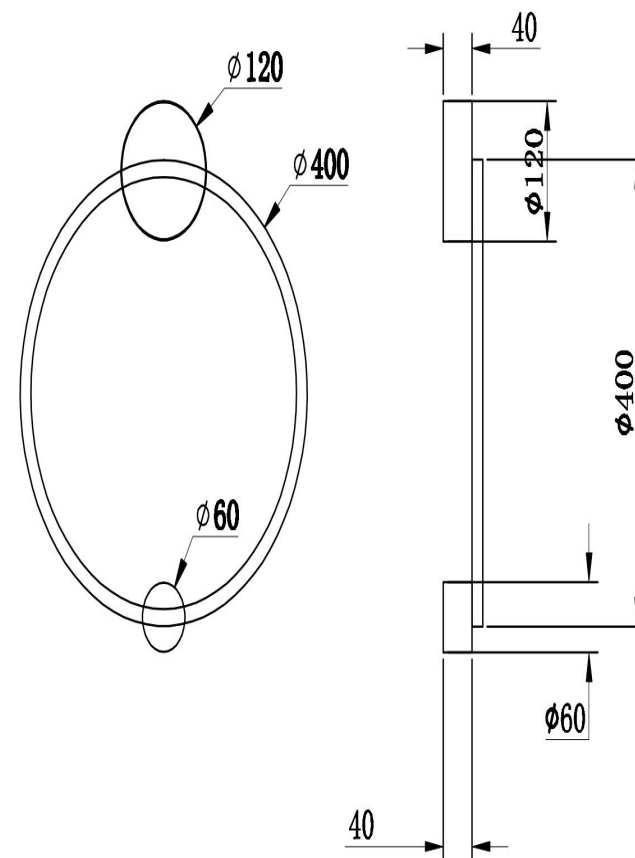

Instruction

MOD005WL-L22BSK

MAX 24W
1 250 Lumen

Model: MOD005WL-L22BSK

Collection: Modern

Series: Halo

This product contains a light source of energy efficiency class A