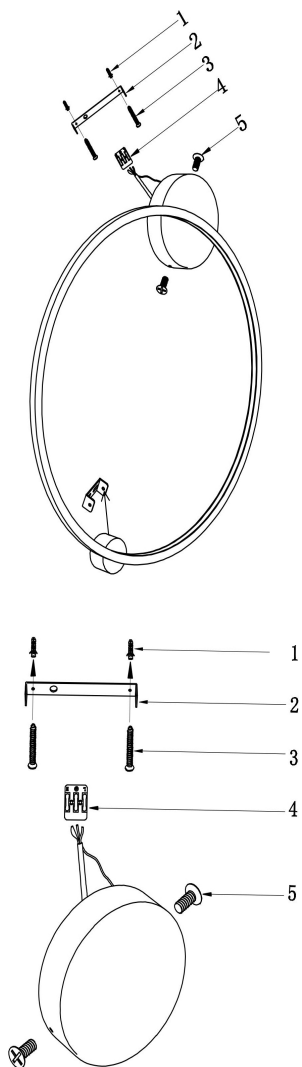

Instruction

MOD005WL-L22BSK

MAX 24W
1 250 Lumen

Model: MOD005WL-L22BSK

Collection: Modern

Series: Halo

This product contains a light source of energy efficiency class A