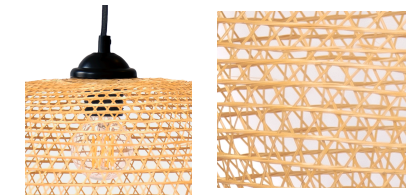

Poy Ø35

Lamp

Ref. code (shade)	303.101.05
Ref. code (including pendant)	303.101.05/P
Product name	Poy Ø35
Product family	Poy
Colour	Natural
Material	Bamboo
Size	Ø35 h42 cm
Weight	1,2KG
Country of origin	China
Design by	Ay illuminate
Packaging info	1 per box
Packaging dimension	37x37x42 cm
Packaging weight (including product)	2KG

Pendant

Ref. code	100.050.06
Pendant material	Metal
Pendant fitting	E27. Max 60 watt
Pendant suitable for dimmer	Yes
Weight	0,3 kg
Cord length	300 cm
Cord material	Black textile covered
Ceiling rose diameter	Ø 12,5 cm
Ceiling-rose material	Metal
Ceiling-rose colour	Black
Country of origin	China
Packaging info	1 per box
Packaging dimension	11 cm x 11 cm x 114 cm
Packaging weight (including product)	440 grams
CE Certification	EN 60598

 This luminaire is compatible with bulbs of the energy classes:

Ay illuminate 100.050.01  874/2012

Shade close-ups

Please note that our products are made of natural materials without any chemical finishing. When exposed to the elements of nature such as sunlight, colours can fade or even change completely. This is a natural irreversible process. Ay illuminate designs products that are meant for indoor use. We reserve the right to correct any errors, inaccuracies or omissions, and to change or update information any time without prior notice.