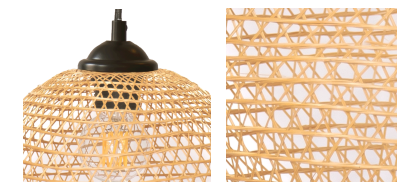

Shade close-ups

Please note that our products are made of natural materials without any chemical finishing. When exposed to the elements of nature such as sunlight, colours can fade or even change completely. This is a natural irreversible process. Ay illuminate designs products that are meant for indoor use. We reserve the right to correct any errors, inaccuracies or omissions, and to change or update information any time without prior notice.

Visit www.ayilluminate.com for more information.

Ay illuminate and the Ay illuminate logo are trademarks of Ay illuminate BV.