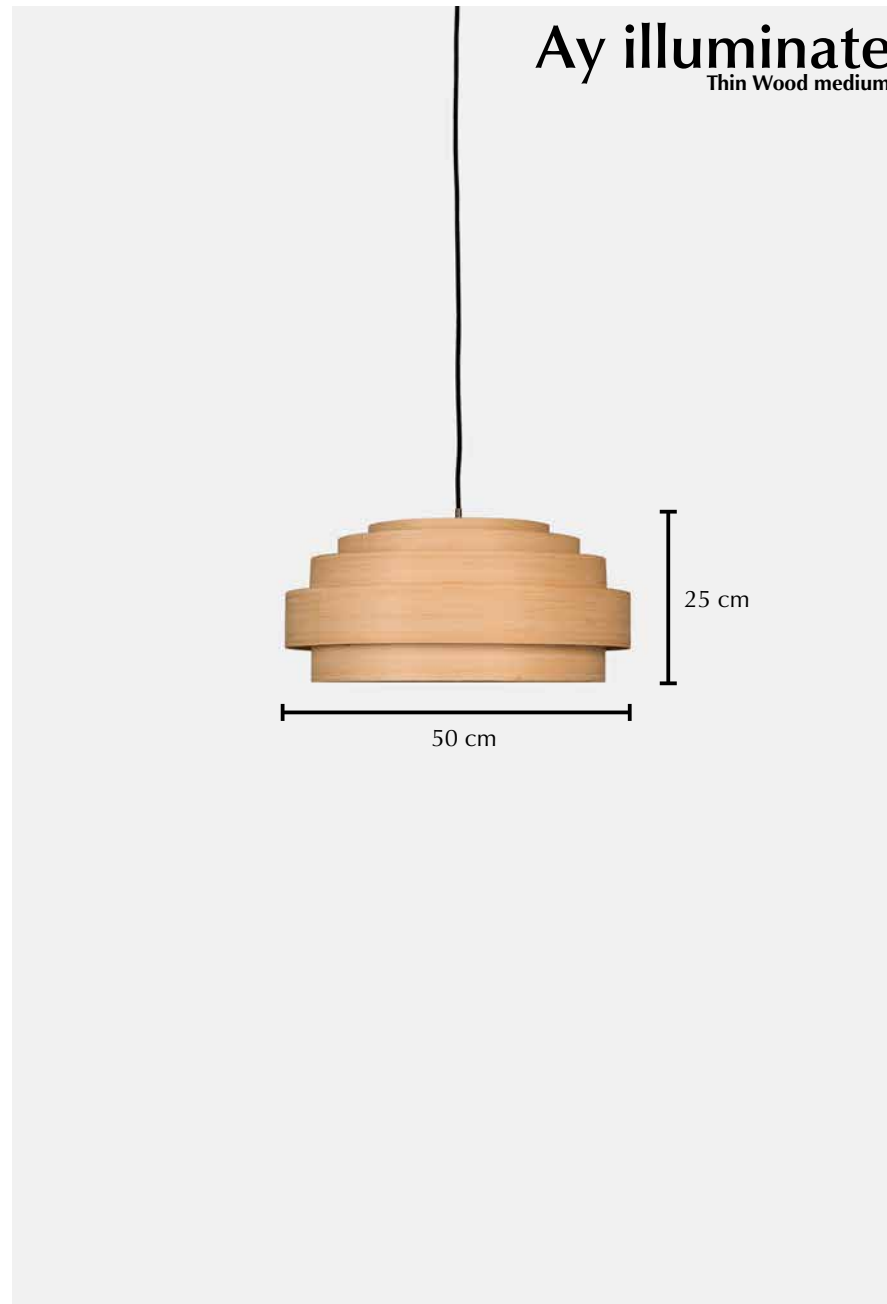

Thin Wood medium

Lamp

Ref. code (shade)	220.101.02
Ref. code (including pendant)	220.101.02/P
Product name	Thin Wood medium
Product family	Thin Wood
Colour	Natural
Material	Bamboo
Size	ø 50 cm × 25 cm
Weight	1,5 kg
Country of origin	China
Design by	Ay illuminate
Packaging info	1 per box
Packaging dimension	52 cm × 52 cm × 28 cm
Packaging weight (including product)	2,5 kg

Pendant

Ref. code	100.050.01
Pendant material	Metal
Pendant fitting	E27 max. 60 watt
Pendant suitable for dimmer	Yes
Weight	365 grams
Cord length	300 cm
Cord material	Black textile covered
Ceiling rose diameter	ø 12,5 cm
Ceiling-rose material	Metal
Ceiling-rose colour	Brushed metal
Country of origin	China
Packaging info	1 per box
Packaging dimension	11 cm × 11 cm × 14 cm
Packaging weight (including product)	440 grams
CE Certification	EN 60598