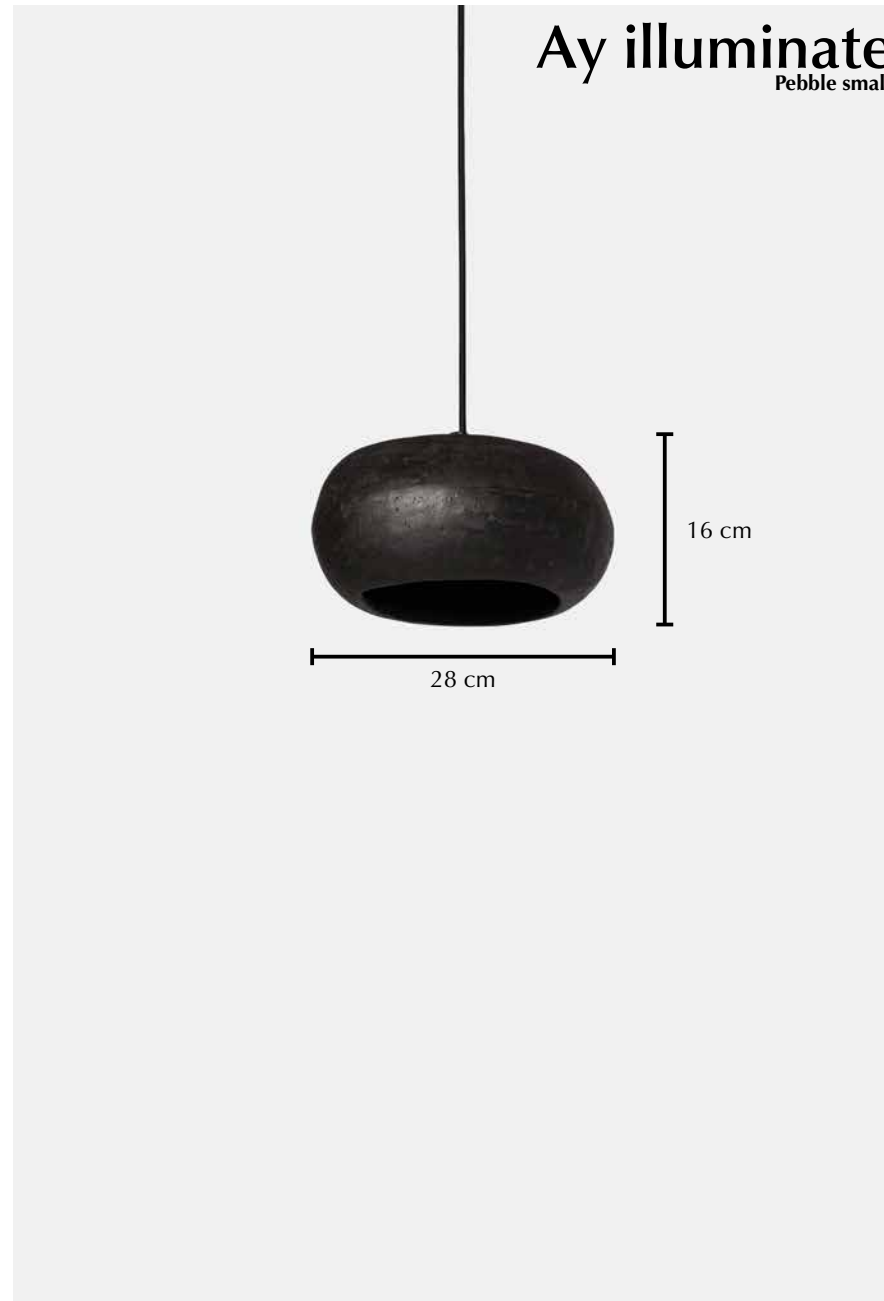

Pebble small

Lamp

Ref. code (shade)	180.100.01
Ref. code (including pendant)	180.100.01/P
Product name	Pebble small
Product family	Pebble
Colour	Coal
Material	Recycled cardboard
Size	28 cm × 21 cm × 16 cm
Weight	0,48 kg
Country of origin	Philippines
Design by	Ay illuminate
Packaging info	1 per box
Packaging dimension	26 cm × 22 cm × 20 cm
Packaging weight (including product)	0,83 kg

Pendant

Ref. code	100.050.02
Pendant material	Plastic
Pendant fitting	E27 max. 60 watt
Pendant suitable for dimmer	Yes
Weight	395 grams
Cord length	300 cm
Cord material	Black textile covered
Ceiling rose diameter	Ø 10 cm
Ceiling-rose material	Metal
Ceiling-rose colour	Black
Country of origin	China
Packaging info	1 per box
Packaging dimension	17,5 cm × 17,5 cm × 11 cm
Packaging weight (including product)	480 grams
CE Certification	EN 60598

This luminaire is compatible with bulbs of the energy classes:

Ay illuminate 100.050.02 874/2012

Shade colours

Please note that our products are made of natural materials without any chemical finishing. When exposed to the elements of nature such as sunlight, colours can fade or even change completely. This is a natural irreversible process. Ay illuminate designs products that are meant for indoor use. We reserve the right to correct any errors, inaccuracies or omissions, and to change or update information any time without prior notice.

Visit www.ayilluminate.com for more information.

Ay illuminate and the Ay illuminate logo are trademarks of Ay illuminate BV.