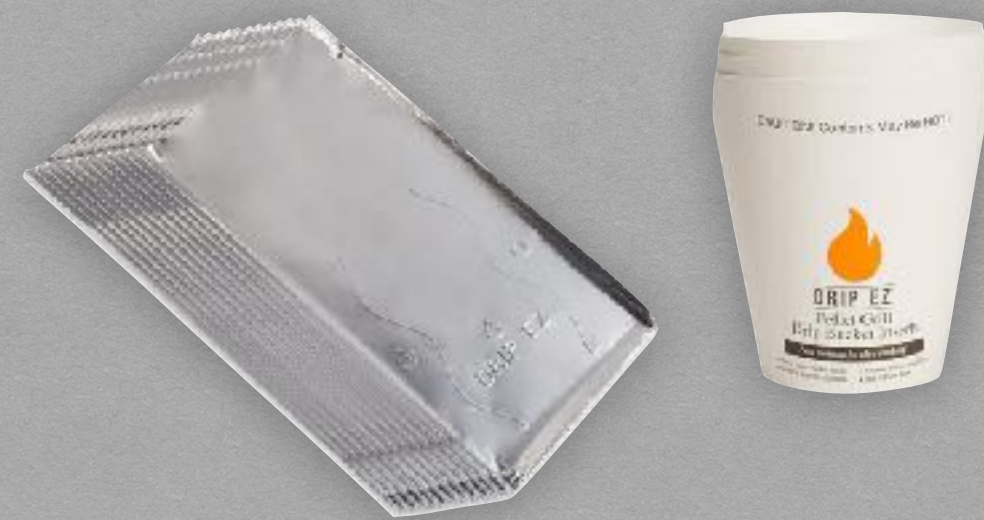

DRIP BUCKETS & LINERS

SKU: DBKT-1
SKU: DPN24-4 / DPN24-3 / DPN24-2 / DPN12-1

LED GRILL LIGHT

SKU: GL-1