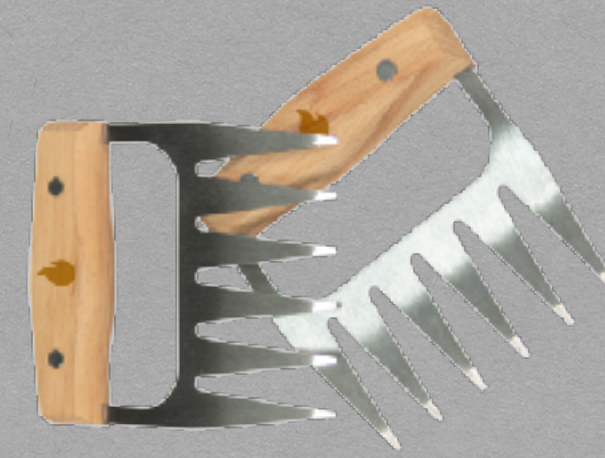

New!

BBQ BLANKET

SKU: BLNKT-1

BBQ GRILL MITTS

SKU: GM-1

PORK PULLERS

SKU: PP-1

GRILL TOOL SET

- The Drip EZ BBQ Blanket is insulated for controlled heat loss and moisture retention.
- Durable exterior with heat reflective interior.
- Heavy duty zipper and Wide Mouth design to allow for large briskets.
- Easy to wash with soap and warm water. Easy to dry.