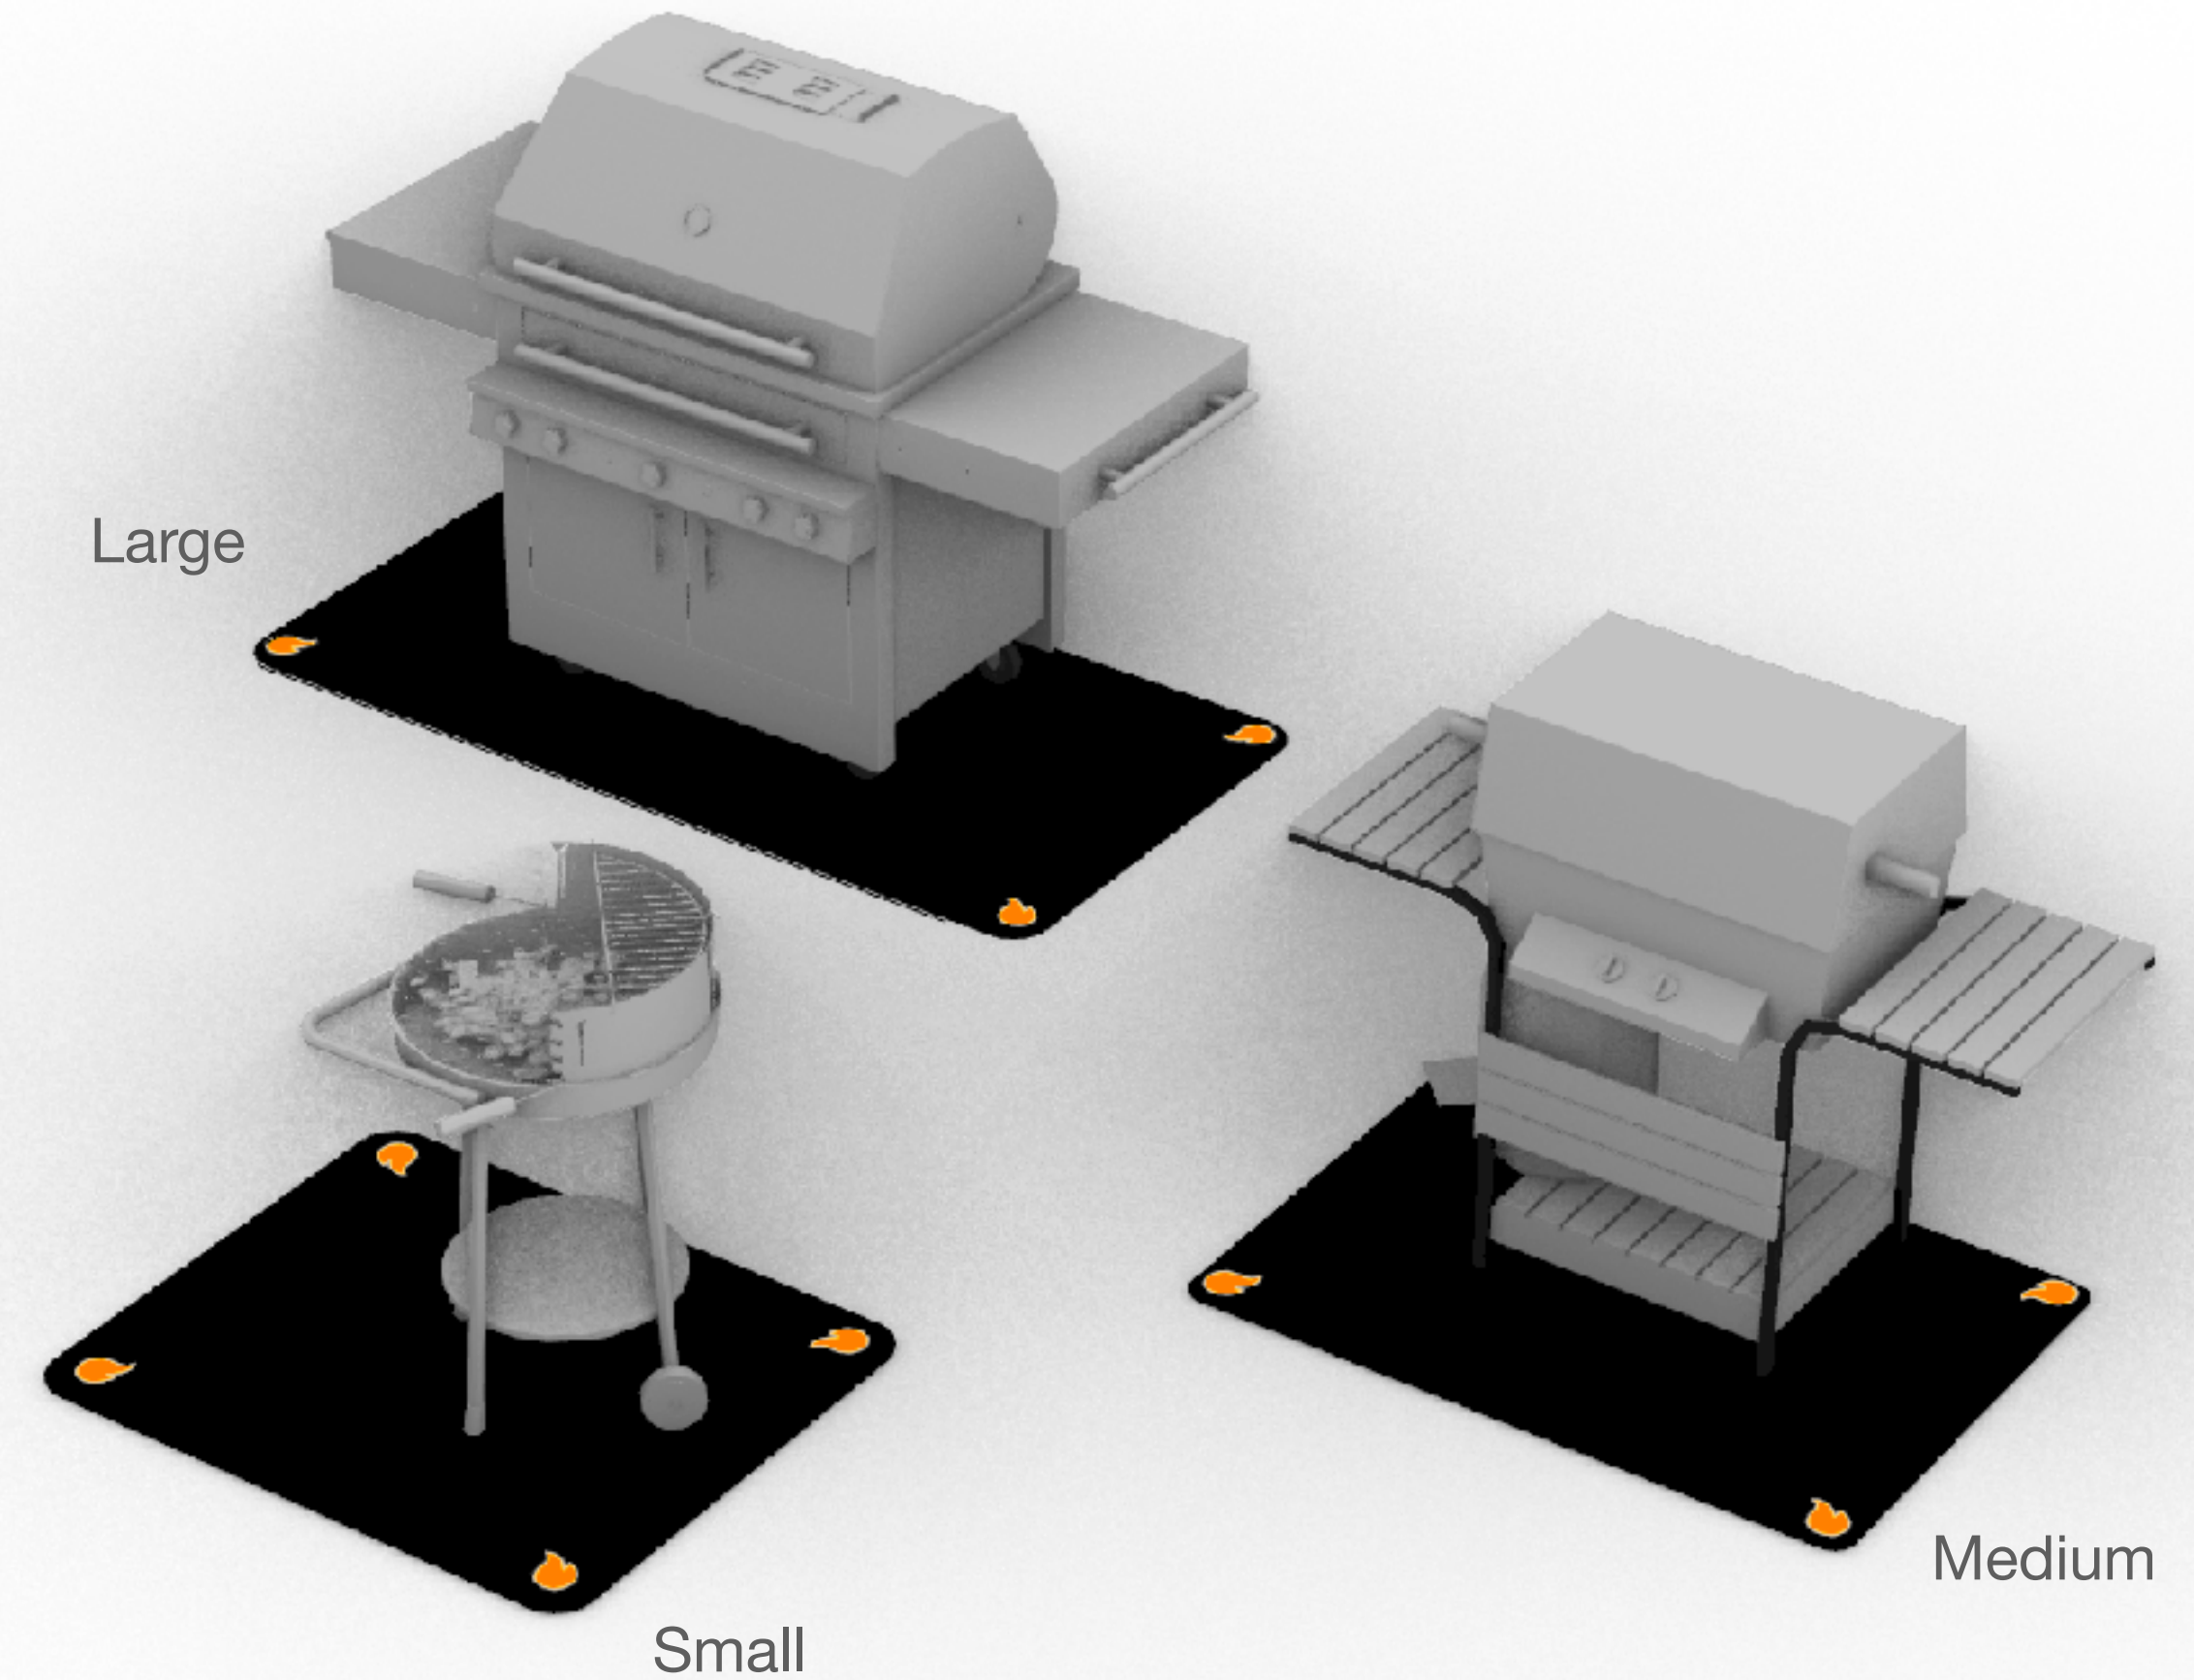

SKU: DPSM-1 / DPMD-1 / DPLG-1

Our thick and sturdy Deck Protectors are the perfect accessory to help guard the area around your grill from oil, grease, charcoal, and more!

Available in 3 sizes!

FEATURES

- Available in 3 sizes to best fit grilling setup.
- Fire resistant, durable material
- Spot clean with soap and water as needed.

SPECS

- Heavy Duty High Quality PVC
- Large: 3.25' x 6.5'
- Medium: 3.25' x 4.5'
- Small: 3.25' x 3.9'

Large

Small

Medium

BRISKET CARVING KNIFE

SKU: BCK-1

Our Brisket Carving Knife is the ideal tool for trimming and slicing large cuts of meat. From brisket and prime rib to ham and turkey, the tough Damascus steel blade ensures you'll get the best cut of meat, every time.