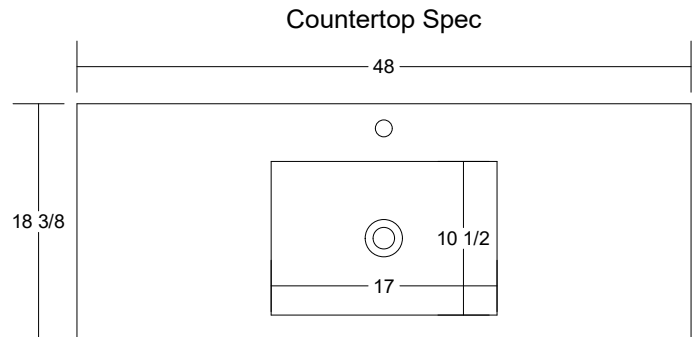

VOLPA^{USA}

AMERICAN CRAFTED VANITIES

Villa 48

Cabinet Only: Width 47 1/4 x Height 33 7/8 x Depth 17 3/4

SKU: MTD-3448

Cabinet W/Top: Width 48 x Height 34 1/2 x Depth 18 3/8

Note: All dimensions and specifications are approximate and subject to change without notice. Volpa USA reserves the right to make changes in materials, specifications, and models at any time.