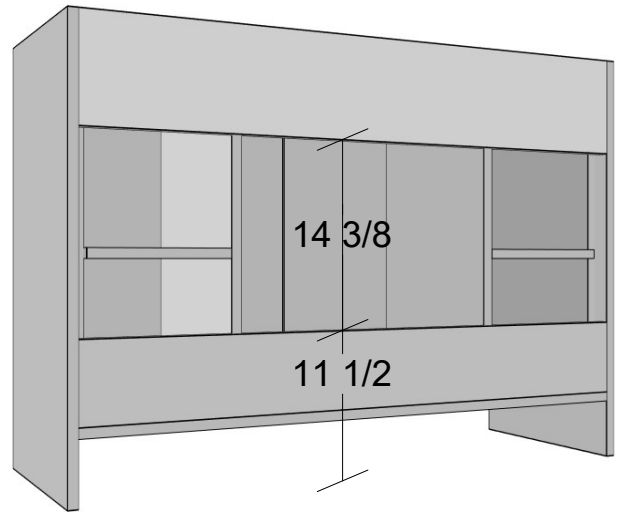

VOLPA^{USA}

AMERICAN CRAFTED VANITIES

Villa 48

Cabinet Only: Width 47 1/4 x Height 33 7/8 x Depth 17 3/4

SKU: MTD-3448

Cabinet W/Top: Width 48 x Height 34 1/2 x Depth 18 3/8

Note: All dimensions and specifications are approximate and subject to change without notice. Volpa USA reserves the right to make changes in materials, specifications, and models at any time.