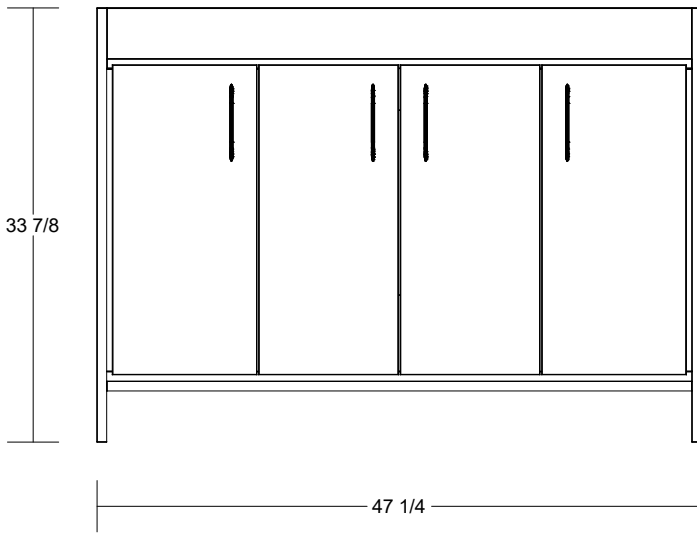

VOLPA^{USA}

AMERICAN CRAFTED VANITIES

Villa 48

Cabinet Only: Width 47 1/4 x Height 33 7/8 x Depth 17 3/4

SKU: MTD-3448

Cabinet W/Top: Width 48 x Height 34 1/2 x Depth 18 3/8

Note: All dimensions and specifications are approximate and subject to change without notice. Volpa USA reserves the right to make changes in materials, specifications, and models at any time.