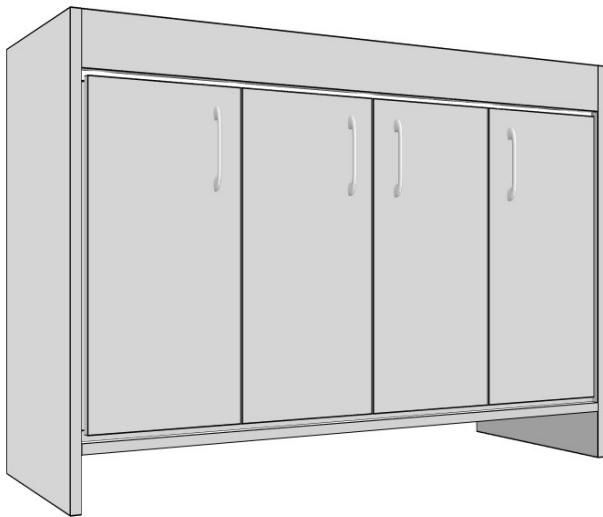

VOLPA^{USA}

AMERICAN CRAFTED VANITIES

Villa 48

Cabinet Only: Width 47 1/4 x Height 33 7/8 x Depth 17 3/4

SKU: MTD-3448

Cabinet W/Top: Width 48 x Height 34 1/2 x Depth 18 3/8

Note: All dimensions and specifications are approximate and subject to change without notice. Volpa USA reserves the right to make changes in materials, specifications, and models at any time.