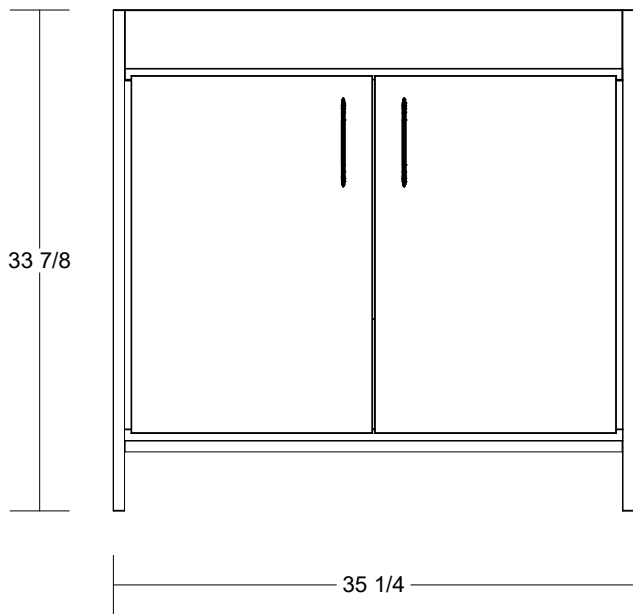

# VOLPA<sup>USA</sup>

AMERICAN CRAFTED VANITIES

Villa 36

Cabinet Only: Width 35 1/4 x Height 33 7/8 x Depth 17 3/4

SKU: MTD-3436

Cabinet W/Top: Width 36 x Height 34 1/2 x Depth 18 3/8

Note: All dimensions and specifications are approximate and subject to change without notice. Volpa USA reserves the right to make changes in materials, specifications, and models at any time.