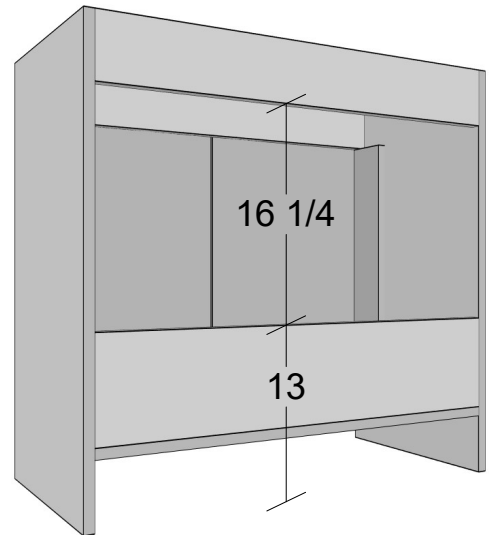

# VOLPA<sup>USA</sup>

AMERICAN CRAFTED VANITIES

Villa 36

Cabinet Only: Width 35 1/4 x Height 33 7/8 x Depth 17 3/4

SKU: MTD-3436

Cabinet W/Top: Width 36 x Height 34 1/2 x Depth 18 3/8

Note: All dimensions and specifications are approximate and subject to change without notice. Volpa USA reserves the right to make changes in materials, specifications, and models at any time.