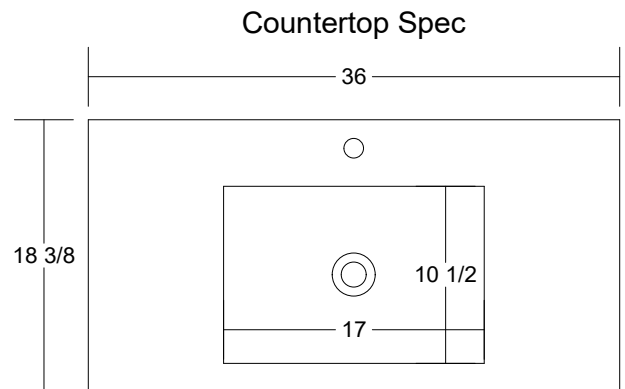

# VOLPA<sup>USA</sup>

AMERICAN CRAFTED VANITIES

Villa 36

Cabinet Only: Width 35 1/4 x Height 33 7/8 x Depth 17 3/4

SKU: MTD-3436

Cabinet W/Top: Width 36 x Height 34 1/2 x Depth 18 3/8

Note: All dimensions and specifications are approximate and subject to change without notice. Volpa USA reserves the right to make changes in materials, specifications, and models at any time.