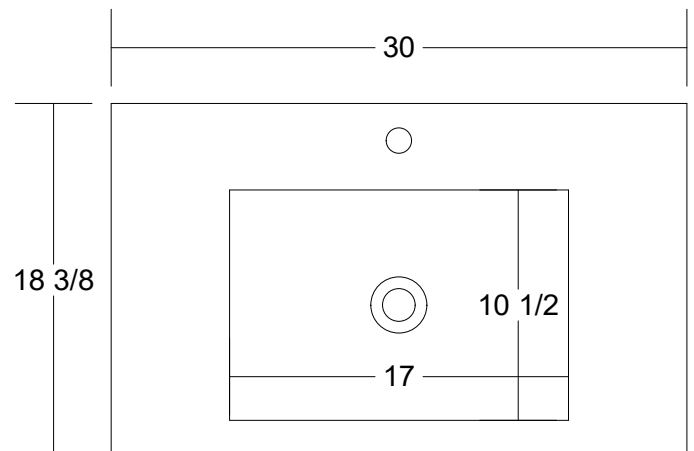

VOLPA^{USA}

AMERICAN CRAFTED VANITIES

Villa 30

Cabinet Only: Width 29 1/4 x Height 33 7/8 x Depth 17 3/4

SKU: MTD-3430

Cabinet W/Top: Width 30 x Height 34 1/2 x Depth 18 3/8

Countertop Spec

Note: All dimensions and specifications are approximate and subject to change without notice. Volpa USA reserves the right to make changes in materials, specifications, and models at any time.