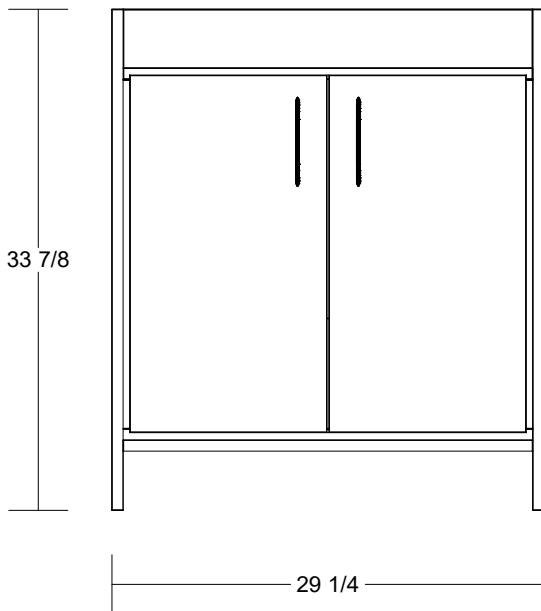

VOLPA^{USA}

AMERICAN CRAFTED VANITIES

Villa 30

Cabinet Only: Width 29 1/4 x Height 33 7/8 x Depth 17 3/4

SKU: MTD-3430

Cabinet W/Top: Width 30 x Height 34 1/2 x Depth 18 3/8

Countertop Spec

Note: All dimensions and specifications are approximate and subject to change without notice. Volpa USA reserves the right to make changes in materials, specifications, and models at any time.