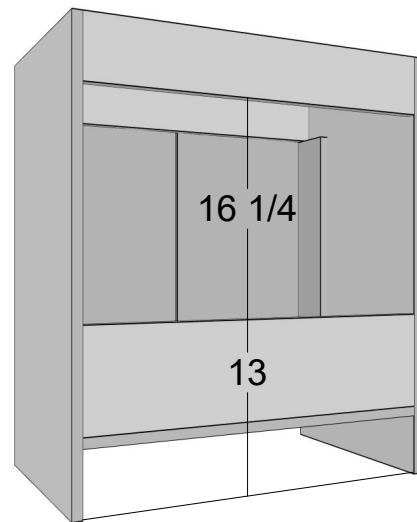

VOLPA^{USA}

AMERICAN CRAFTED VANITIES

Villa 30

Cabinet Only: Width 29 1/4 x Height 33 7/8 x Depth 17 3/4

SKU: MTD-3430

Cabinet W/Top: Width 30 x Height 34 1/2 x Depth 18 3/8

Countertop Spec

Note: All dimensions and specifications are approximate and subject to change without notice. Volpa USA reserves the right to make changes in materials, specifications, and models at any time.