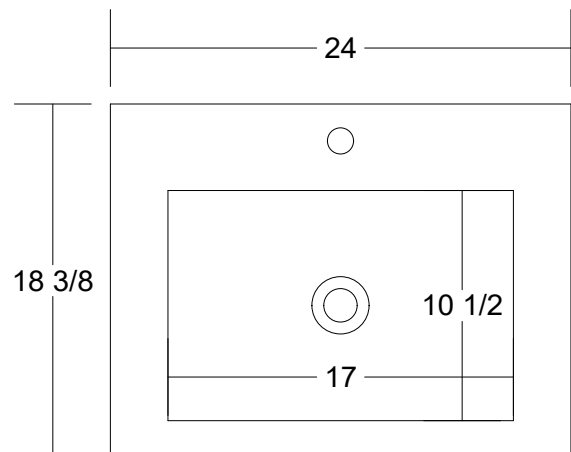

VOLPA^{USA}

AMERICAN CRAFTED VANITIES

Villa 24

Cabinet Only: Width 23 1/4 x Height 33 7/8 x Depth 17 3/4

SKU: MTD-3424

Cabinet W/Top: Width 24 x Height 34 1/2 x Depth 18 3/8

Countertop Spec

Note: All dimensions and specifications are approximate and subject to change without notice. Volpa USA reserves the right to make changes in materials, specifications, and models at any time.