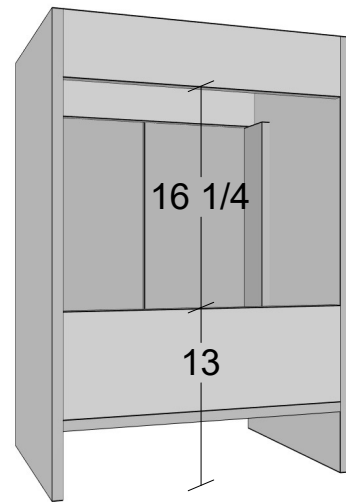

VOLPA^{USA}

AMERICAN CRAFTED VANITIES

Villa 24

Cabinet Only: Width 23 1/4 x Height 33 7/8 x Depth 17 3/4

SKU: MTD-3424

Cabinet W/Top: Width 24 x Height 34 1/2 x Depth 18 3/8

Countertop Spec

Note: All dimensions and specifications are approximate and subject to change without notice. Volpa USA reserves the right to make changes in materials, specifications, and models at any time.