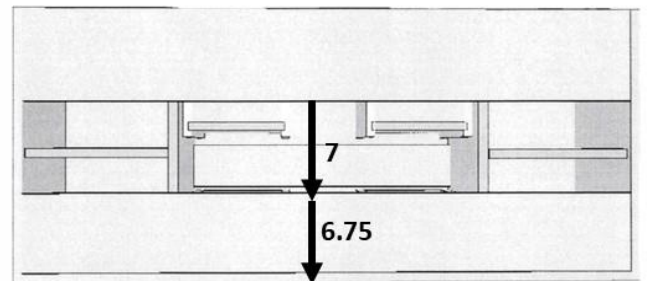

# VOLPA USA

AMERICAN CRAFTED VANITIES

Salt 48

Cabinet Only: Width 47.25 x Height 20.75 x Depth 19.50

SKU: MTD-4148

Cabinet W/Top: Width 48 x Height 21.63 x Depth 19.63

All dimensions and specifications are approximate and subject to change without notice. Volpa USA reserves the right to make changes in materials, specifications, and models at any time.