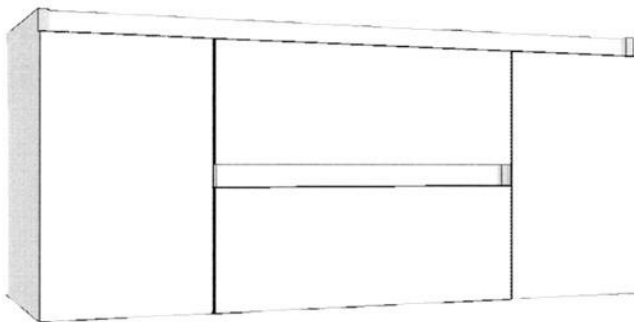

# VOLPA USA

AMERICAN CRAFTED VANITIES

Salt 48

Cabinet Only: Width 47.25 x Height 20.75 x Depth 19.50

SKU: MTD-4148

Cabinet W/Top: Width 48 x Height 21.63 x Depth 19.63

All dimensions and specifications are approximate and subject to change without notice. Volpa USA reserves the right to make changes in materials, specifications, and models at any time.