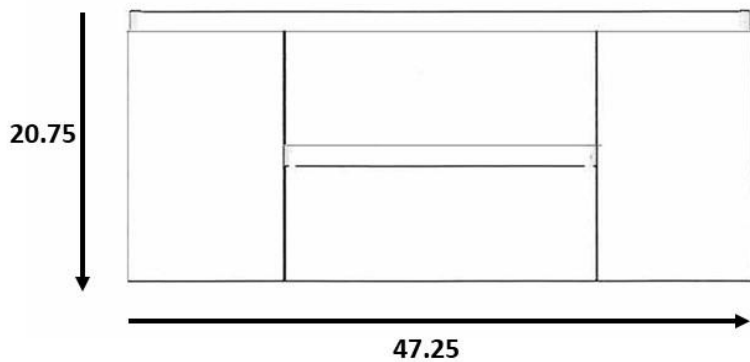

# VOLPA USA

AMERICAN CRAFTED VANITIES

Salt 48

Cabinet Only: Width 47.25 x Height 20.75 x Depth 19.50

SKU: MTD-4148

Cabinet W/Top: Width 48 x Height 21.63 x Depth 19.63

All dimensions and specifications are approximate and subject to change without notice. Volpa USA reserves the right to make changes in materials, specifications, and models at any time.