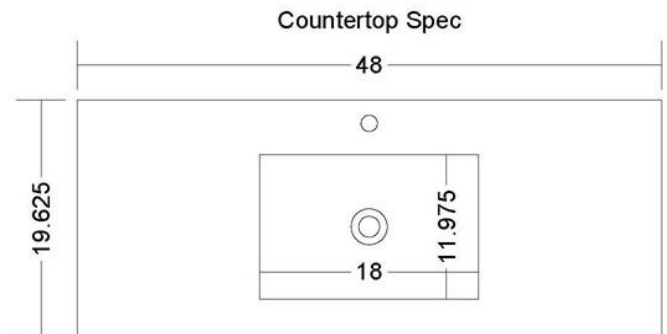

# VOLPA USA

AMERICAN CRAFTED VANITIES

Salt 48

Cabinet Only: Width 47.25 x Height 20.75 x Depth 19.50

SKU: MTD-4148

Cabinet W/Top: Width 48 x Height 21.63 x Depth 19.63

All dimensions and specifications are approximate and subject to change without notice. Volpa USA reserves the right to make changes in materials, specifications, and models at any time.