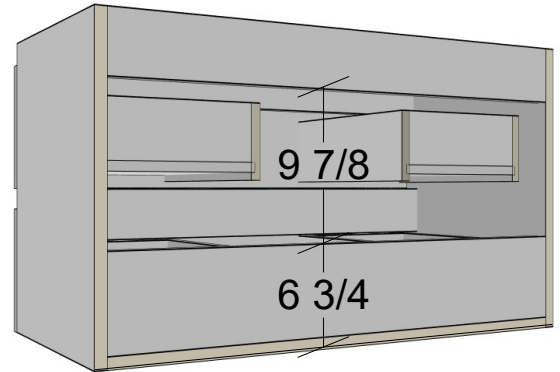

VOLPA USA

AMERICAN CRAFTED VANITIES

Salt 36

Cabinet Only: Width 35.25 x Height 20.75 x Depth 19.5

SKU: MTD-4136

Cabinet W/Top: Width 36 x Height 21.63 x Depth 19.63

Note: All dimensions and specifications are approximate and subject to change without notice. Volpa USA reserves the right to make changes in materials, specifications, and models at any time.