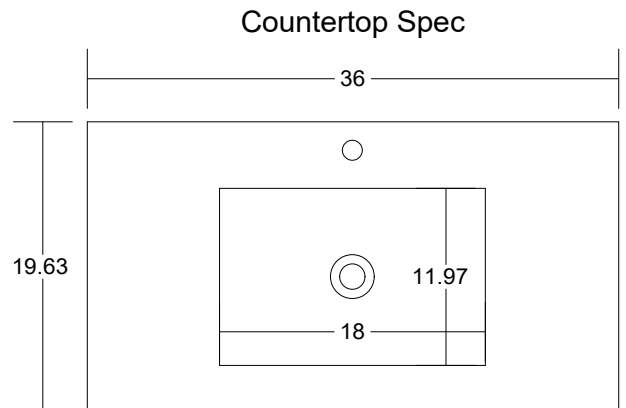

VOLPA USA

AMERICAN CRAFTED VANITIES

Salt 36

Cabinet Only: Width 35.25 x Height 20.75 x Depth 19.5

SKU: MTD-4136

Cabinet W/Top: Width 36 x Height 21.63 x Depth 19.63

Note: All dimensions and specifications are approximate and subject to change without notice. Volpa USA reserves the right to make changes in materials, specifications, and models at any time.