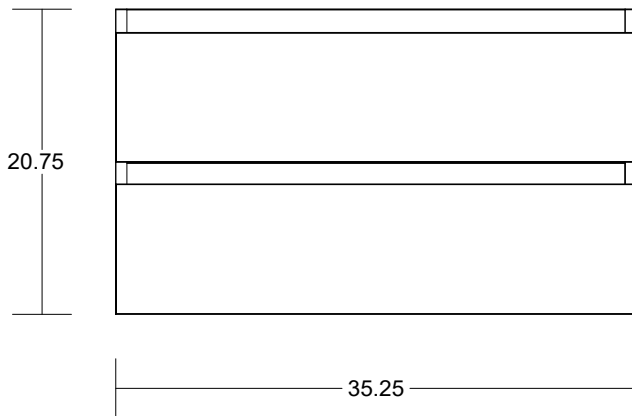

VOLPA USA

AMERICAN CRAFTED VANITIES

Salt 36

Cabinet Only: Width 35.25 x Height 20.75 x Depth 19.5

SKU: MTD-4136

Cabinet W/Top: Width 36 x Height 21.63 x Depth 19.63

Note: All dimensions and specifications are approximate and subject to change without notice. Volpa USA reserves the right to make changes in materials, specifications, and models at any time.