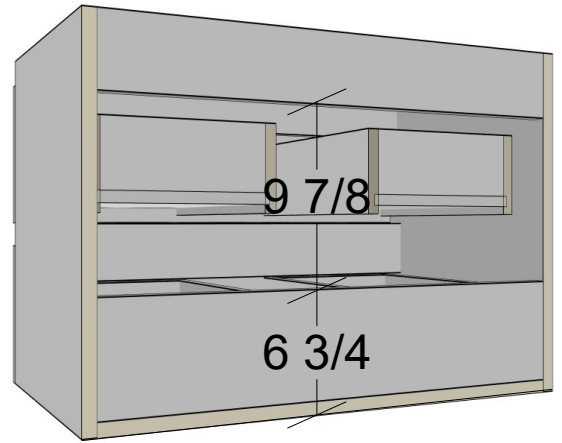

VOLPA^{USA}

AMERICAN CRAFTED VANITIES

Salt 30

Cabinet Only: Width 29.50 x Height 20.75 x Depth 19.5

SKU: MTD-4130

Cabinet W/Top: Width 30 x Height 21.63 x Depth 19.63

Countertop Spec

Note: All dimensions and specifications are approximate and subject to change without notice. Volpa USA reserves the right to make changes in materials, specifications, and models at any time.