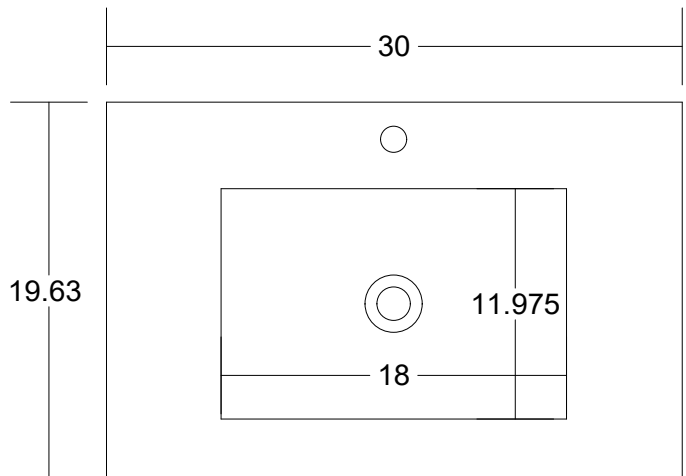

VOLPA^{USA}

AMERICAN CRAFTED VANITIES

Salt 30

Cabinet Only: Width 29.50 x Height 20.75 x Depth 19.5

SKU: MTD-4130

Cabinet W/Top: Width 30 x Height 21.63 x Depth 19.63

Countertop Spec

Note: All dimensions and specifications are approximate and subject to change without notice. Volpa USA reserves the right to make changes in materials, specifications, and models at any time.