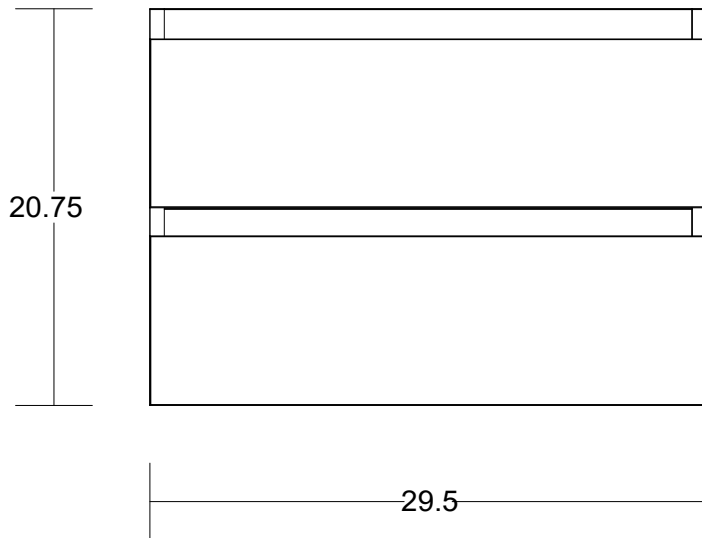

VOLPA^{USA}

AMERICAN CRAFTED VANITIES

Salt 30

Cabinet Only: Width 29.50 x Height 20.75 x Depth 19.5

SKU: MTD-4130

Cabinet W/Top: Width 30 x Height 21.63 x Depth 19.63

Countertop Spec

Note: All dimensions and specifications are approximate and subject to change without notice. Volpa USA reserves the right to make changes in materials, specifications, and models at any time.