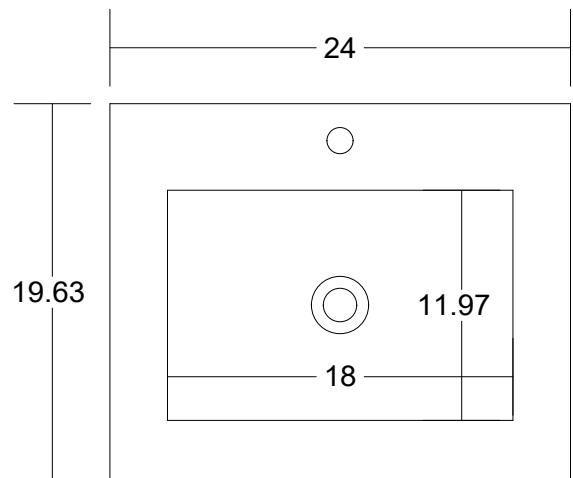

VOLPA USA

AMERICAN CRAFTED VANITIES

Salt 24

Cabinet Only: Width 23.25 x Height 20.75 x Depth 19.50

SKU: MTD-4124

Cabinet W/Top: Width 24 x Height 21.63 x Depth 19.63

Countertop Spec

Note: All dimensions and specifications are approximate and subject to change without notice. Volpa USA reserves the right to make changes in materials, specifications, and models at any time.