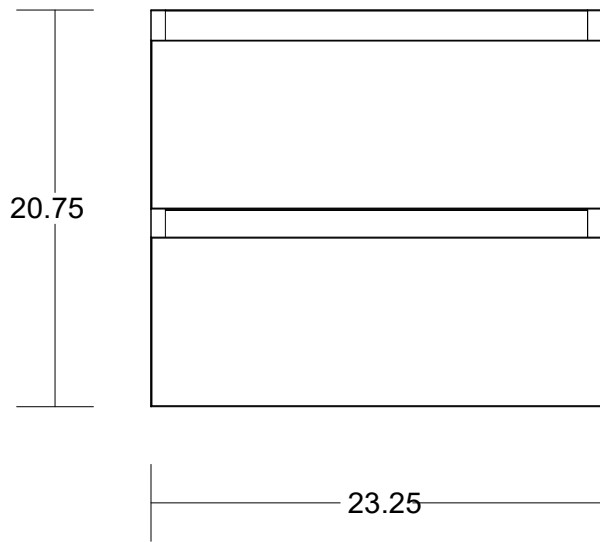

VOLPA USA

AMERICAN CRAFTED VANITIES

Salt 24

Cabinet Only: Width 23.25 x Height 20.75 x Depth 19.50

SKU: MTD-4124

Cabinet W/Top: Width 24 x Height 21.63 x Depth 19.63

Countertop Spec

Note: All dimensions and specifications are approximate and subject to change without notice. Volpa USA reserves the right to make changes in materials, specifications, and models at any time.