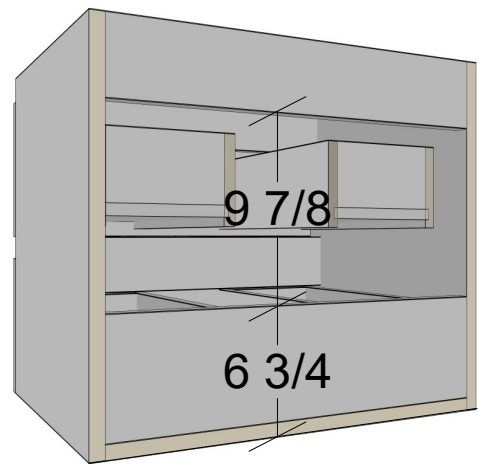

VOLPA USA

AMERICAN CRAFTED VANITIES

Salt 24

Cabinet Only: Width 23.25 x Height 20.75 x Depth 19.50

SKU: MTD-4124

Cabinet W/Top: Width 24 x Height 21.63 x Depth 19.63

Countertop Spec

Note: All dimensions and specifications are approximate and subject to change without notice. Volpa USA reserves the right to make changes in materials, specifications, and models at any time.