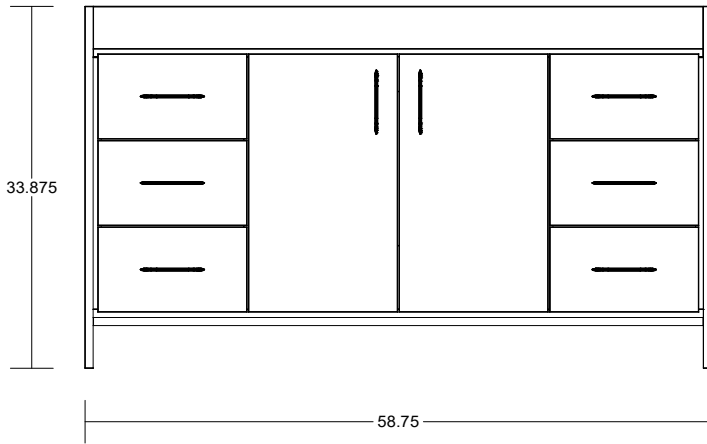

# VOLPA<sup>USA</sup>

AMERICAN CRAFTED VANITIES

Rio 60 Single

Cabinet Only: Width 58 3/4 x Height 33 7/8 x Depth 19 1/4

SKU: MTD-360S

Cabinet W/Top: Width 60 x Height 34 7/8 x Depth 19 5/8

Note: All dimensions and specifications are approximate and subject to change without notice. Volpa USA reserves the right to make changes in materials, specifications, and models at any time.