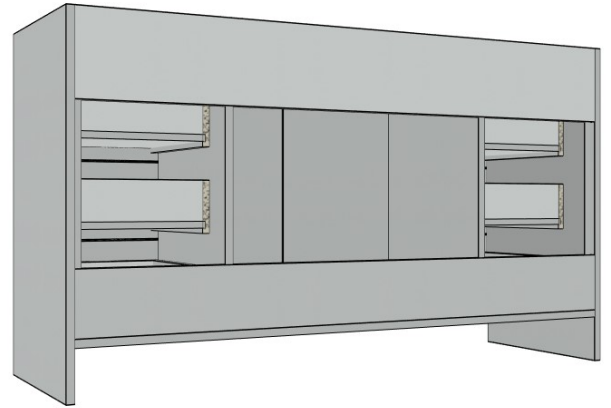

# VOLPA<sup>USA</sup>

AMERICAN CRAFTED VANITIES

Rio 60 Single

Cabinet Only: Width 58 3/4 x Height 33 7/8 x Depth 19 1/4

SKU: MTD-360S

Cabinet W/Top: Width 60 x Height 34 7/8 x Depth 19 5/8

Note: All dimensions and specifications are approximate and subject to change without notice. Volpa USA reserves the right to make changes in materials, specifications, and models at any time.