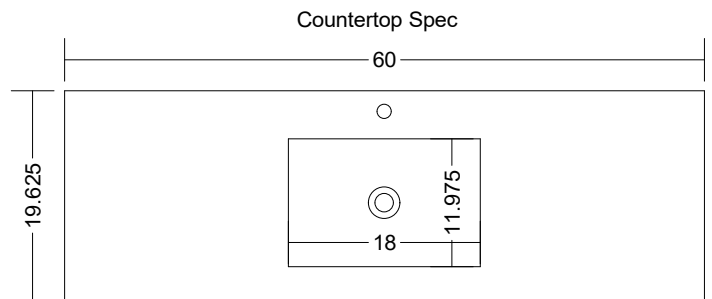

# VOLPA<sup>USA</sup>

AMERICAN CRAFTED VANITIES

Rio 60 Single

Cabinet Only: Width 58 3/4 x Height 33 7/8 x Depth 19 1/4

SKU: MTD-360S

Cabinet W/Top: Width 60 x Height 34 7/8 x Depth 19 5/8

Note: All dimensions and specifications are approximate and subject to change without notice. Volpa USA reserves the right to make changes in materials, specifications, and models at any time.