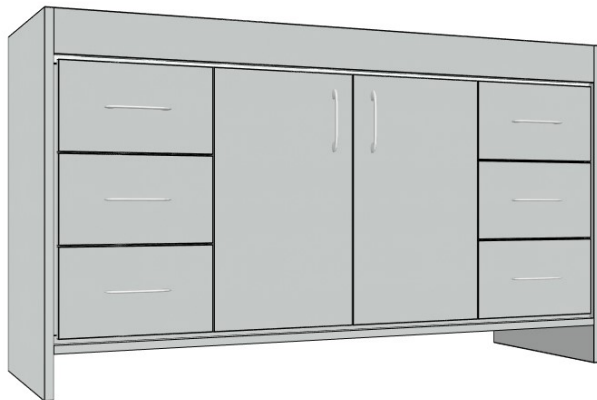

# VOLPA<sup>USA</sup>

AMERICAN CRAFTED VANITIES

Rio 60 Single

Cabinet Only: Width 58 3/4 x Height 33 7/8 x Depth 19 1/4

SKU: MTD-360S

Cabinet W/Top: Width 60 x Height 34 7/8 x Depth 19 5/8

Note: All dimensions and specifications are approximate and subject to change without notice. Volpa USA reserves the right to make changes in materials, specifications, and models at any time.