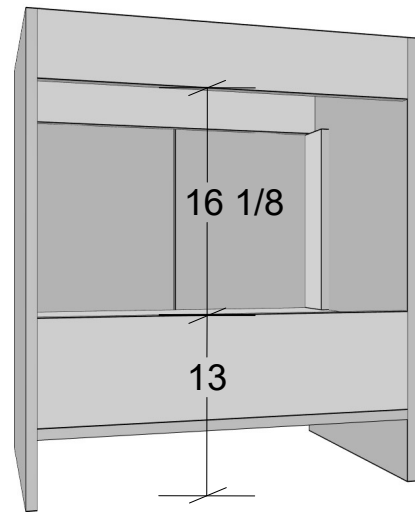

VOLPA^{USA}

AMERICAN CRAFTED VANITIES

Rio 30

Cabinet Only: Width 29 1/4 x Height 33 7/8 x Depth 19 1/4

SKU: MTD-330

Cabinet W/Top: Width 30 x Height 34 7/8 x Depth 19 5/8

Countertop Spec

Note: All dimensions and specifications are approximate and subject to change without notice. Volpa USA reserves the right to make changes in materials, specifications, and models at any time.