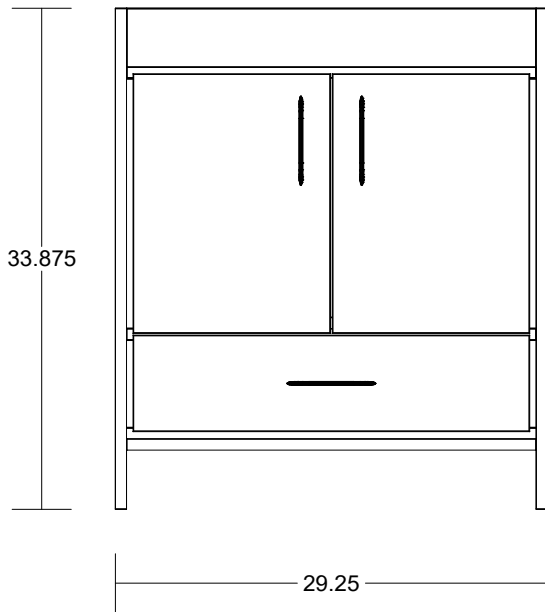

VOLPA^{USA}

AMERICAN CRAFTED VANITIES

Rio 30

Cabinet Only: Width 29 1/4 x Height 33 7/8 x Depth 19 1/4

SKU: MTD-330

Cabinet W/Top: Width 30 x Height 34 7/8 x Depth 19 5/8

Countertop Spec

Note: All dimensions and specifications are approximate and subject to change without notice. Volpa USA reserves the right to make changes in materials, specifications, and models at any time.