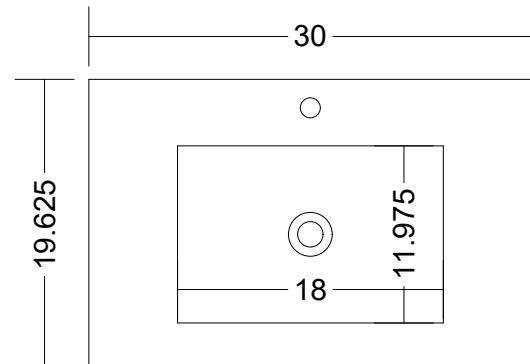

VOLPA^{USA}

AMERICAN CRAFTED VANITIES

Rio 30

Cabinet Only: Width 29 1/4 x Height 33 7/8 x Depth 19 1/4

SKU: MTD-330

Cabinet W/Top: Width 30 x Height 34 7/8 x Depth 19 5/8

Countertop Spec

Note: All dimensions and specifications are approximate and subject to change without notice. Volpa USA reserves the right to make changes in materials, specifications, and models at any time.