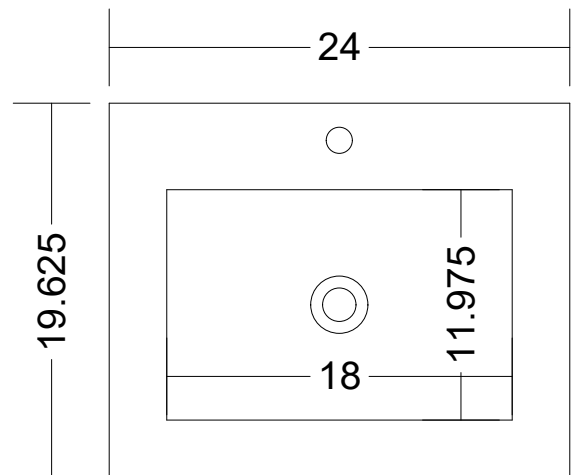

VOLPA^{USA}

AMERICAN CRAFTED VANITIES

Rio 24

Cabinet Only: Width 23 1/4 x Height 33 7/8 x Depth 19 1/4

SKU: MTD-324

Cabinet W/Top: Width 24 x Height 34 7/8 x Depth 19 5/8

Countertop Spec

Note: All dimensions and specifications are approximate and subject to change without notice. Volpa USA reserves the right to make changes in materials, specifications, and models at any time.