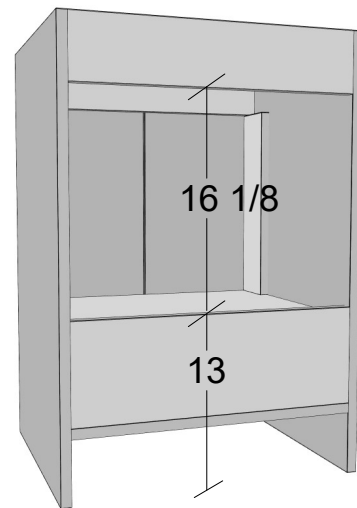

VOLPA^{USA}

AMERICAN CRAFTED VANITIES

Rio 24

Cabinet Only: Width 23 1/4 x Height 33 7/8 x Depth 19 1/4

SKU: MTD-324

Cabinet W/Top: Width 24 x Height 34 7/8 x Depth 19 5/8

Countertop Spec

Note: All dimensions and specifications are approximate and subject to change without notice. Volpa USA reserves the right to make changes in materials, specifications, and models at any time.