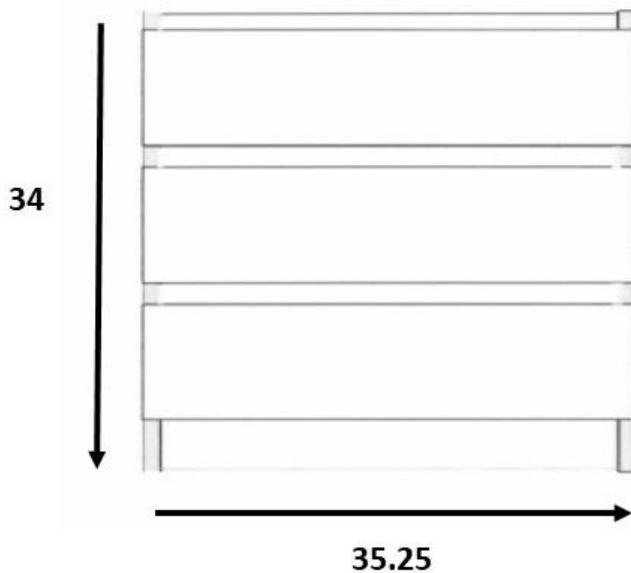

# VOLPA USA

AMERICAN CRAFTED VANITIES

Pepper 36

Cabinet Only: Width 35.25 x Height 34 x Depth 19.25

SKU: MTD-3736

Cabinet W/Top: Width 36 x Height 35.25 x Depth 20

All dimensions and specifications are approximate and subject to change without notice. Volpa USA reserves the right to make changes in materials, specifications, and models at any time.