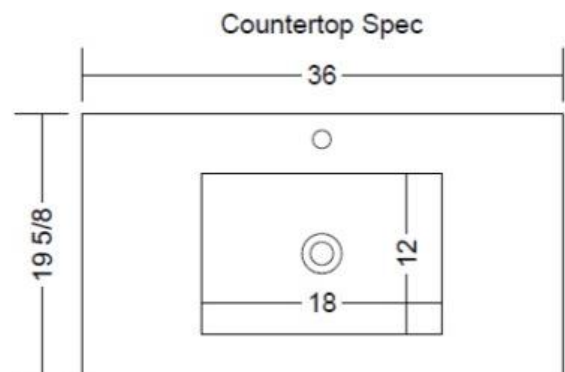

# VOLPA USA

AMERICAN CRAFTED VANITIES

Pepper 36

Cabinet Only: Width 35.25 x Height 34 x Depth 19.25

SKU: MTD-3736

Cabinet W/Top: Width 36 x Height 35.25 x Depth 20

All dimensions and specifications are approximate and subject to change without notice. Volpa USA reserves the right to make changes in materials, specifications, and models at any time.