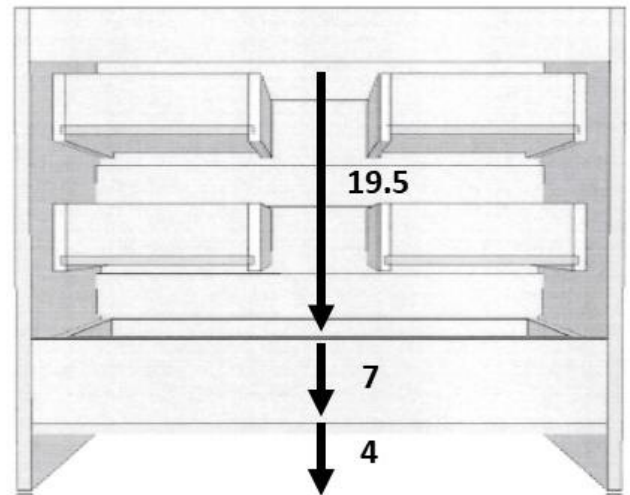

# VOLPA USA

AMERICAN CRAFTED VANITIES

Pepper 36

Cabinet Only: Width 35.25 x Height 34 x Depth 19.25

SKU: MTD-3736

Cabinet W/Top: Width 36 x Height 35.25 x Depth 20

All dimensions and specifications are approximate and subject to change without notice. Volpa USA reserves the right to make changes in materials, specifications, and models at any time.