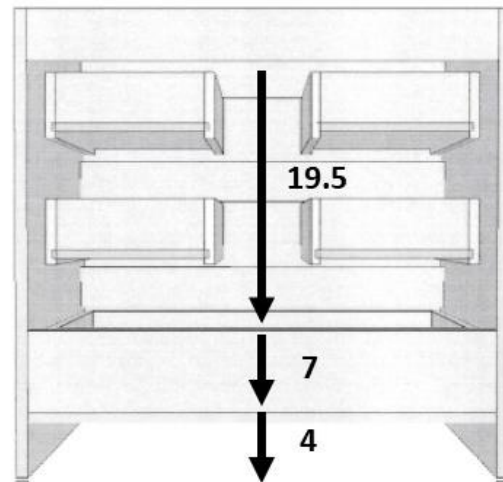

VOLPA USA

AMERICAN CRAFTED VANITIES

Pepper 30

Cabinet Only: Width 29.25 x Height 34 x Depth 19.25

SKU: MTD-3730

Cabinet W/Top: Width 30 x Height 35.25 x Depth 20

Countertop Spec

All dimensions and specifications are approximate and subject to change without notice. Volpa USA reserves the right to make changes in materials, specifications, and models at any time.