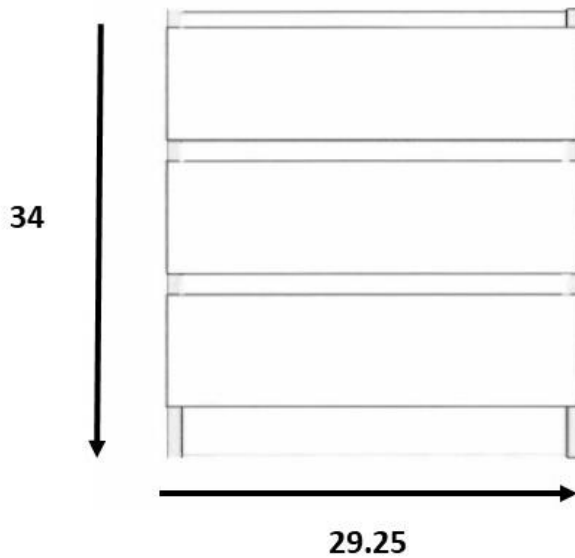

VOLPA USA

AMERICAN CRAFTED VANITIES

Pepper 30

Cabinet Only: Width 29.25 x Height 34 x Depth 19.25

SKU: MTD-3730

Cabinet W/Top: Width 30 x Height 35.25 x Depth 20

Countertop Spec

All dimensions and specifications are approximate and subject to change without notice. Volpa USA reserves the right to make changes in materials, specifications, and models at any time.