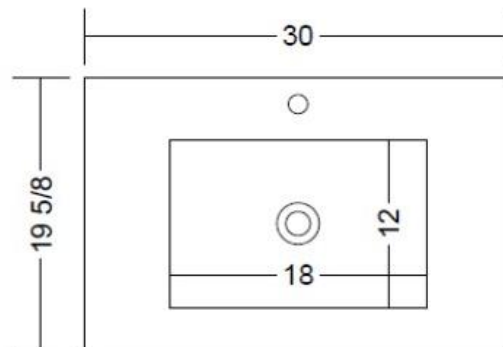

VOLPA USA

AMERICAN CRAFTED VANITIES

Pepper 30

Cabinet Only: Width 29.25 x Height 34 x Depth 19.25

SKU: MTD-3730

Cabinet W/Top: Width 30 x Height 35.25 x Depth 20

Countertop Spec

All dimensions and specifications are approximate and subject to change without notice. Volpa USA reserves the right to make changes in materials, specifications, and models at any time.