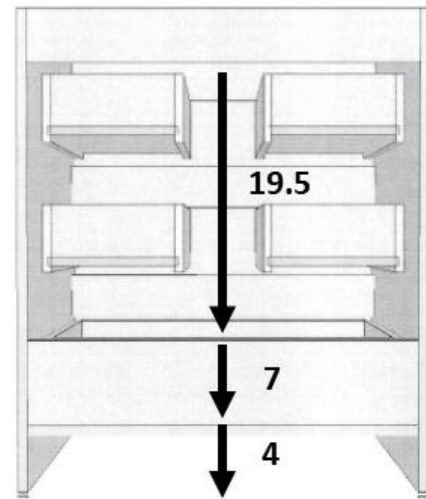

# VOLPA USA

AMERICAN CRAFTED VANITIES

Pepper 24

Cabinet Only: Width 23.25 x Height 34 x Depth 19.25

SKU: MTD-3724

Cabinet W/Top: Width 24 x Height 35.25 x Depth 20

Countertop Spec

All dimensions and specifications are approximate and subject to change without notice. Volpa USA reserves the right to make changes in materials, specifications, and models at any time.