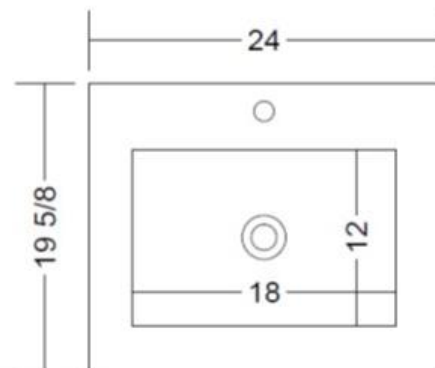

# VOLPA USA

AMERICAN CRAFTED VANITIES

Pepper 24

Cabinet Only: Width 23.25 x Height 34 x Depth 19.25

SKU: MTD-3724

Cabinet W/Top: Width 24 x Height 35.25 x Depth 20

Countertop Spec

All dimensions and specifications are approximate and subject to change without notice. Volpa USA reserves the right to make changes in materials, specifications, and models at any time.