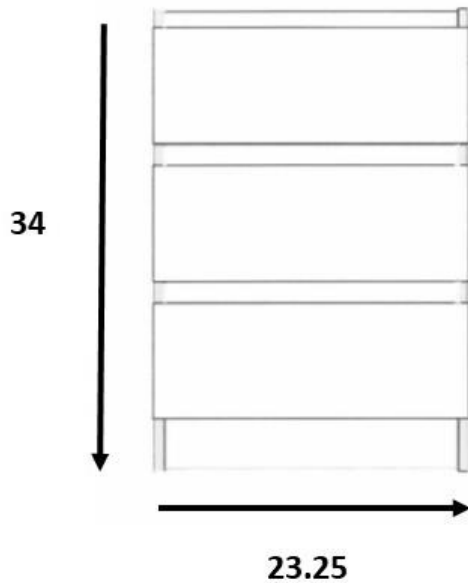

# VOLPA USA

AMERICAN CRAFTED VANITIES

Pepper 24

Cabinet Only: Width 23.25 x Height 34 x Depth 19.25

SKU: MTD-3724

Cabinet W/Top: Width 24 x Height 35.25 x Depth 20

Countertop Spec

All dimensions and specifications are approximate and subject to change without notice. Volpa USA reserves the right to make changes in materials, specifications, and models at any time.