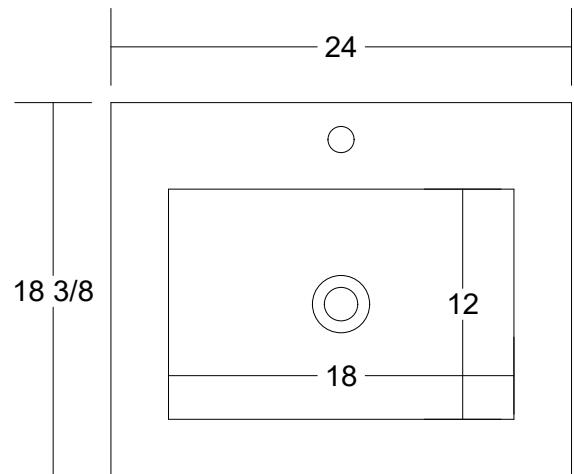

# VOLPA<sup>USA</sup>

AMERICAN CRAFTED VANITIES

Pacific 24

Cabinet Only: Width 23 1/4 x Height 33 7/8 x Depth 17 3/4

SKU: MTD-3124

Cabinet W/Top: Width 24 x Height 34 1/2 x Depth 18 3/8

### Countertop Spec

Note: All dimensions and specifications are approximate and subject to change without notice. Volpa USA reserves the right to make changes in materials, specifications, and models at any time.