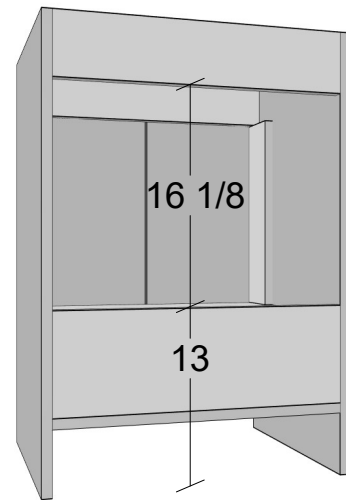

# VOLPA<sup>USA</sup>

AMERICAN CRAFTED VANITIES

Pacific 24

Cabinet Only: Width 23 1/4 x Height 33 7/8 x Depth 17 3/4

SKU: MTD-3124

Cabinet W/Top: Width 24 x Height 34 1/2 x Depth 18 3/8