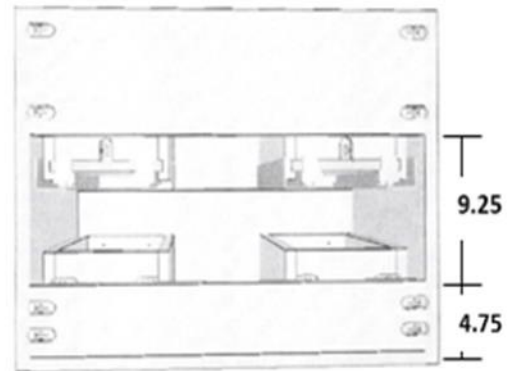

VOLPA USA
AMERICAN CRAFTED VANITIES

Napa 24

Cabinet Only: Width 23.5 x Height 20 x Depth 17.88

SKU: MTD-3324

Cabinet W/Top: Width 24 x Height 20.75 x Depth 18.38

Countertop Spec