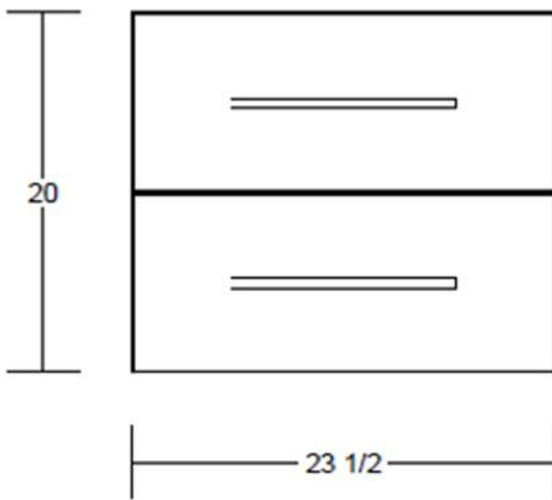

VOLPA USA
AMERICAN CRAFTED VANITIES

Napa 24

Cabinet Only: Width 23.5 x Height 20 x Depth 17.88

SKU: MTD-3324

Cabinet W/Top: Width 24 x Height 20.75 x Depth 18.38

Countertop Spec