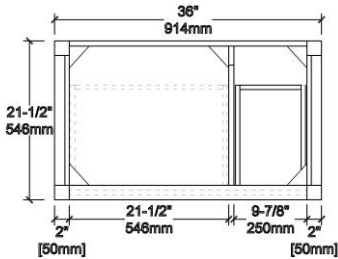

BACK VIEW

TOP VIEW

V8026 36

BACK VIEW

TOP VIEW

V8026 48

BACK VIEW

TOP VIEW

V8026 60

BACK VIEW

TOP VIEW

SIDE VIEW

Features

- Solid wood construction and ply-wood case
- Soft-closing doors and full-extension soft closing
Drawers with dovetail construction.
- Adjustable screws for legs (1/2")
- Matching wooden frame mirrors

Vanities Dimension

V8026 24	24"x21-1/2"x33"
V8026 30	30"x21-1/2"x33"
V8026 36	36"x21-1/2"x33"
V8026 48	48"x21-1/2"x33"
V8026 60	60"x21-1/2"x33"

Item Number	Finishing	Pack Dimension	Gross Weight
V8026 24 01	MATT WHITE	26"x23-1/2"x35"	69 LBS
V8026 24 15	METAL GREY	26"x23-1/2"x35"	69 LBS
V8026 24 25	NAVY BLUE	26"x23-1/2"x35"	69 LBS
V8026 30 01	MATT WHITE	32"x23-1/2"x35"	72 LBS
V8026 30 15	METAL GREY	32"x23-1/2"x35"	72 LBS
V8026 30 25	NAVY BLUE	32"x23-1/2"x35"	72 LBS
V8026 36 01	MATT WHITE	38"x23-1/2"x35"	110 LBS
V8026 36 15	METAL GREY	38"x23-1/2"x35"	110 LBS
V8026 36 25	NAVY BLUE	38"x23-1/2"x35"	110 LBS
V8026 48 01	MATT WHITE	50"x23-1/2"x35"	155 LBS
V8026 48 15	METAL GREY	50"x23-1/2"x35"	155 LBS
V8026 48 25	NAVY BLUE	50"x23-1/2"x35"	155 LBS
V8026 60 01	MATT WHITE	62"x23-1/2"x35"	162 LBS
V8026 60 15	METAL GREY	62"x23-1/2"x35"	162 LBS
V8026 60 25	NAVY BLUE	62"x23-1/2"x35"	162 LBS