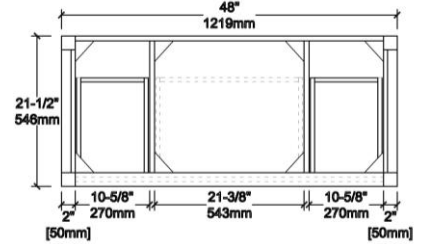

BACK VIEW

TOP VIEW

V8026 36

BACK VIEW

TOP VIEW

V8026 48

BACK VIEW

TOP VIEW

Vanities Dimension

V8026 24	24"x21-1/2"x33"
V8026 30	30"x21-1/2"x33"
V8026 36	36"x21-1/2"x33"
V8026 48	48"x21-1/2"x33"
V8026 60	60"x21-1/2"x33"

Item Number	Finishing	Pack Dimension	Gross Weight
V8026 24 01	MATT WHITE	26"x23-1/2"x35"	69 LBS
V8026 24 15	METAL GREY	26"x23-1/2"x35"	69 LBS
V8026 24 25	NAVY BLUE	26"x23-1/2"x35"	69 LBS
V8026 30 01	MATT WHITE	32"x23-1/2"x35"	72 LBS
V8026 30 15	METAL GREY	32"x23-1/2"x35"	72 LBS
V8026 30 25	NAVY BLUE	32"x23-1/2"x35"	72 LBS
V8026 36 01	MATT WHITE	38"x23-1/2"x35"	110 LBS
V8026 36 15	METAL GREY	38"x23-1/2"x35"	110 LBS
V8026 36 25	NAVY BLUE	38"x23-1/2"x35"	110 LBS
V8026 48 01	MATT WHITE	50"x23-1/2"x35"	155 LBS
V8026 48 15	METAL GREY	50"x23-1/2"x35"	155 LBS
V8026 48 25	NAVY BLUE	50"x23-1/2"x35"	155 LBS
V8026 60 01	MATT WHITE	62"x23-1/2"x35"	162 LBS
V8026 60 15	METAL GREY	62"x23-1/2"x35"	162 LBS
V8026 60 25	NAVY BLUE	62"x23-1/2"x35"	162 LBS

GENEVA

Top Specification

Item Number	Match Top Code	Top Dimension	Top Material
V8026 24 01/15/25	CT5 2422 03 2015	25"x22"	Carrara Marble
V8026 30 01/15/25	CT5 3022 03	31"x22"	Carrara Marble
V8026 36 01/15/25	CT5 3622 03	37"x22"	Carrara Marble
V8026 48 01/15/25	CT5 4822 03	49"x22"	Carrara Marble
V8026 60 01/15/25	CT5 6022 03	61"x22"	Carrara Marble