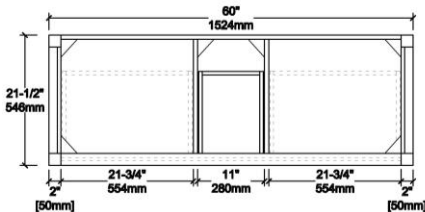

BACK VIEW

TOP VIEW

V8026 36

BACK VIEW

TOP VIEW

V8026 48

BACK VIEW

TOP VIEW

V8026 60

BACK VIEW

TOP VIEW

SIDE VIEW

Features

- Solid wood construction and ply-wood case
- Soft-closing doors and full-extension soft closing
Drawers with dovetail construction.
- Adjustable screws for legs (1/2")
- Matching wooden frame mirrors

Vanities Dimension

V8026 24	24"x21-1/2"x33"
V8026 30	30"x21-1/2"x33"
V8026 36	36"x21-1/2"x33"
V8026 48	48"x21-1/2"x33"
V8026 60	60"x21-1/2"x33"

Item Number	Finishing	Pack Dimension	Gross Weight
V8026 24 01	MATT WHITE	26"x23-1/2"x35"	69 LBS
V8026 24 15	METAL GREY	26"x23-1/2"x35"	69 LBS
V8026 24 25	NAVY BLUE	26"x23-1/2"x35"	69 LBS
V8026 30 01	MATT WHITE	32"x23-1/2"x35"	72 LBS
V8026 30 15	METAL GREY	32"x23-1/2"x35"	72 LBS
V8026 30 25	NAVY BLUE	32"x23-1/2"x35"	72 LBS
V8026 36 01	MATT WHITE	38"x23-1/2"x35"	110 LBS
V8026 36 15	METAL GREY	38"x23-1/2"x35"	110 LBS
V8026 36 25	NAVY BLUE	38"x23-1/2"x35"	110 LBS
V8026 48 01	MATT WHITE	50"x23-1/2"x35"	155 LBS
V8026 48 15	METAL GREY	50"x23-1/2"x35"	155 LBS
V8026 48 25	NAVY BLUE	50"x23-1/2"x35"	155 LBS
V8026 60 01	MATT WHITE	62"x23-1/2"x35"	162 LBS
V8026 60 15	METAL GREY	62"x23-1/2"x35"	162 LBS
V8026 60 25	NAVY BLUE	62"x23-1/2"x35"	162 LBS