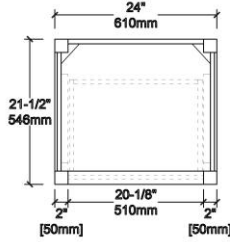

GENEVA

Vanities Specification

V8026 24

BACK VIEW

TOP VIEW

BACK VIEW

TOP VIEW

V8026 36

BACK VIEW

TOP VIEW

BACK VIEW

TOP VIEW

BACK VIEW

TOP VIEW