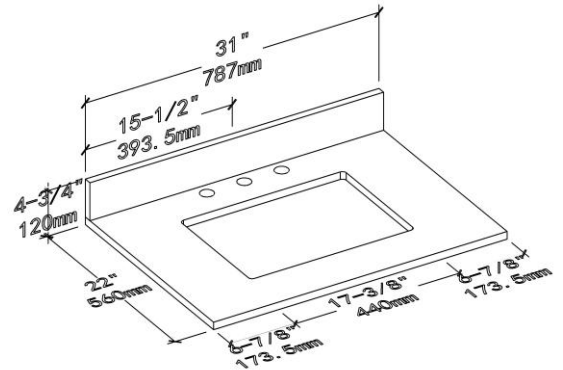

GENEVA

Top Specification

Item Number	Match Top Code	Top Dimension	Top Material
V8026 24 01/15/25	CT5 2422 03 2015	25"x22"	Carrara Marble
V8026 30 01/15/25	CT5 3022 03	31"x22"	Carrara Marble
V8026 36 01/15/25	CT5 3622 03	37"x22"	Carrara Marble
V8026 48 01/15/25	CT5 4822 03	49"x22"	Carrara Marble
V8026 60 01/15/25	CT5 6022 03	61"x22"	Carrara Marble

CT5 3022 03