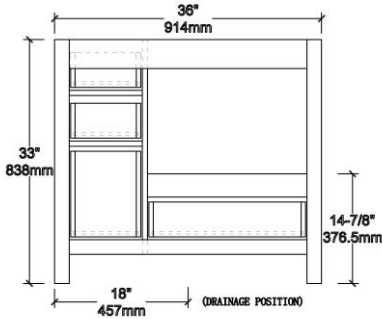

BACK VIEW

TOP VIEW

V8026 36

BACK VIEW

TOP VIEW

V8026 48

BACK VIEW

TOP VIEW

V8026 60

BACK VIEW

TOP VIEW

SIDE VIEW

Features

- Solid wood construction and ply-wood case
- Soft-closing doors and full-extension soft closing
Drawers with dovetail construction.
- Adjustable screws for legs (1/2")
- Matching wooden frame mirrors

Vanities Dimension

V8026 24	24"x21-1/2"x33"
V8026 30	30"x21-1/2"x33"
V8026 36	36"x21-1/2"x33"
V8026 48	48"x21-1/2"x33"
V8026 60	60"x21-1/2"x33"

Item Number	Finishing	Pack Dimension	Gross Weight
V8026 24 01	MATT WHITE	26"x23-1/2"x35"	69 LBS
V8026 24 15	METAL GREY	26"x23-1/2"x35"	69 LBS
V8026 24 25	NAVY BLUE	26"x23-1/2"x35"	69 LBS
V8026 30 01	MATT WHITE	32"x23-1/2"x35"	72 LBS
V8026 30 15	METAL GREY	32"x23-1/2"x35"	72 LBS
V8026 30 25	NAVY BLUE	32"x23-1/2"x35"	72 LBS
V8026 36 01	MATT WHITE	38"x23-1/2"x35"	110 LBS
V8026 36 15	METAL GREY	38"x23-1/2"x35"	110 LBS
V8026 36 25	NAVY BLUE	38"x23-1/2"x35"	110 LBS
V8026 48 01	MATT WHITE	50"x23-1/2"x35"	155 LBS
V8026 48 15	METAL GREY	50"x23-1/2"x35"	155 LBS
V8026 48 25	NAVY BLUE	50"x23-1/2"x35"	155 LBS
V8026 60 01	MATT WHITE	62"x23-1/2"x35"	162 LBS
V8026 60 15	METAL GREY	62"x23-1/2"x35"	162 LBS
V8026 60 25	NAVY BLUE	62"x23-1/2"x35"	162 LBS