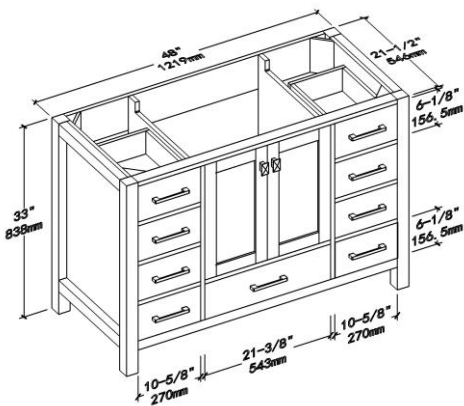

BLOSSOM[®]

luxury made simple

V8026 24

V8026 30

V8026 36

V8026 48

V8026 60

GENEVA

BACK VIEW

TOP VIEW

V8026 36

BACK VIEW

TOP VIEW

V8026 48

BACK VIEW

TOP VIEW

V8026 60

BACK VIEW

TOP VIEW

SIDE VIEW

Features

- Solid wood construction and ply-wood case
- Soft-closing doors and full-extension soft closing
Drawers with dovetail construction.
- Adjustable screws for legs (1/2")
- Matching wooden frame mirrors