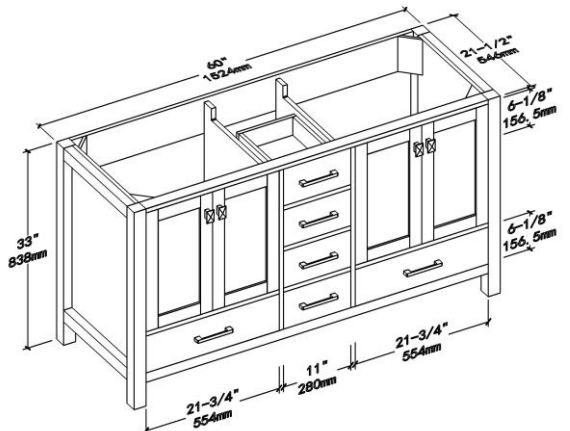

BLOSSOM[®]

luxury made simple

V8026 24

V8026 30

V8026 36

V8026 48

V8026 60

GENEVA

BACK VIEW

TOP VIEW

V8026 36

BACK VIEW

TOP VIEW

V8026 48

BACK VIEW

TOP VIEW

V8026 60

BACK VIEW

TOP VIEW

SIDE VIEW

Features

- Solid wood construction and ply-wood case
- Soft-closing doors and full-extension soft closing
Drawers with dovetail construction.
- Adjustable screws for legs (1/2")
- Matching wooden frame mirrors