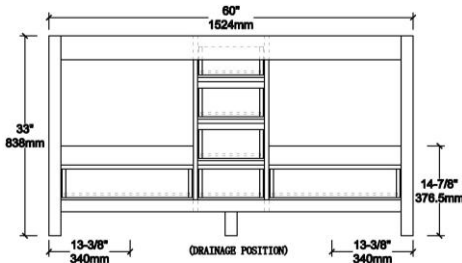

BACK VIEW

TOP VIEW

V8026 36

BACK VIEW

TOP VIEW

V8026 48

BACK VIEW

TOP VIEW

V8026 60

BACK VIEW

TOP VIEW

SIDE VIEW

Features

- Solid wood construction and ply-wood case
- Soft-closing doors and full-extension soft closing
Drawers with dovetail construction.
- Adjustable screws for legs (1/2")
- Matching wooden frame mirrors

Vanities Dimension

V8026 24	24"x21-1/2"x33"
V8026 30	30"x21-1/2"x33"
V8026 36	36"x21-1/2"x33"
V8026 48	48"x21-1/2"x33"
V8026 60	60"x21-1/2"x33"

Item Number	Finishing	Pack Dimension	Gross Weight
V8026 24 01	MATT WHITE	26"x23-1/2"x35"	69 LBS
V8026 24 15	METAL GREY	26"x23-1/2"x35"	69 LBS
V8026 24 25	NAVY BLUE	26"x23-1/2"x35"	69 LBS
V8026 30 01	MATT WHITE	32"x23-1/2"x35"	72 LBS
V8026 30 15	METAL GREY	32"x23-1/2"x35"	72 LBS
V8026 30 25	NAVY BLUE	32"x23-1/2"x35"	72 LBS
V8026 36 01	MATT WHITE	38"x23-1/2"x35"	110 LBS
V8026 36 15	METAL GREY	38"x23-1/2"x35"	110 LBS
V8026 36 25	NAVY BLUE	38"x23-1/2"x35"	110 LBS
V8026 48 01	MATT WHITE	50"x23-1/2"x35"	155 LBS
V8026 48 15	METAL GREY	50"x23-1/2"x35"	155 LBS
V8026 48 25	NAVY BLUE	50"x23-1/2"x35"	155 LBS
V8026 60 01	MATT WHITE	62"x23-1/2"x35"	162 LBS
V8026 60 15	METAL GREY	62"x23-1/2"x35"	162 LBS
V8026 60 25	NAVY BLUE	62"x23-1/2"x35"	162 LBS