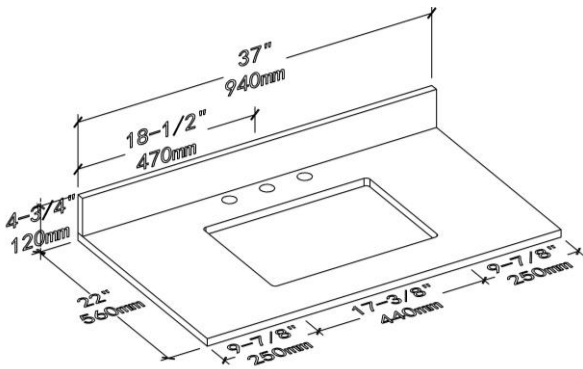

GENEVA

Top Specification

Item Number	Match Top Code	Top Dimension	Top Material
V8026 24 01/15/25	CT5 2422 03 2015	25"x22"	Carrara Marble
V8026 30 01/15/25	CT5 3022 03	31"x22"	Carrara Marble
V8026 36 01/15/25	CT5 3622 03	37"x22"	Carrara Marble
V8026 48 01/15/25	CT5 4822 03	49"x22"	Carrara Marble
V8026 60 01/15/25	CT5 6022 03	61"x22"	Carrara Marble

CT5 3622 03