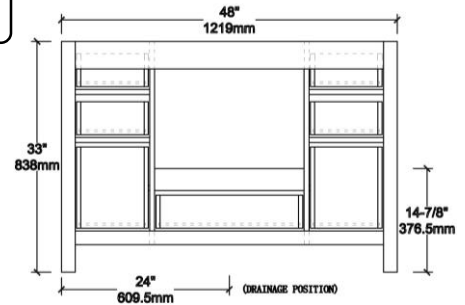

BACK VIEW

TOP VIEW

V8026 36

BACK VIEW

TOP VIEW

V8026 48

BACK VIEW

TOP VIEW

V8026 60

BACK VIEW

TOP VIEW

SIDE VIEW

Features

- Solid wood construction and ply-wood case
- Soft-closing doors and full-extension soft closing
Drawers with dovetail construction.
- Adjustable screws for legs (1/2")
- Matching wooden frame mirrors

Vanities Dimension

V8026 24	24"x21-1/2"x33"
V8026 30	30"x21-1/2"x33"
V8026 36	36"x21-1/2"x33"
V8026 48	48"x21-1/2"x33"
V8026 60	60"x21-1/2"x33"

Item Number	Finishing	Pack Dimension	Gross Weight
V8026 24 01	MATT WHITE	26"x23-1/2"x35"	69 LBS
V8026 24 15	METAL GREY	26"x23-1/2"x35"	69 LBS
V8026 24 25	NAVY BLUE	26"x23-1/2"x35"	69 LBS
V8026 30 01	MATT WHITE	32"x23-1/2"x35"	72 LBS
V8026 30 15	METAL GREY	32"x23-1/2"x35"	72 LBS
V8026 30 25	NAVY BLUE	32"x23-1/2"x35"	72 LBS
V8026 36 01	MATT WHITE	38"x23-1/2"x35"	110 LBS
V8026 36 15	METAL GREY	38"x23-1/2"x35"	110 LBS
V8026 36 25	NAVY BLUE	38"x23-1/2"x35"	110 LBS
V8026 48 01	MATT WHITE	50"x23-1/2"x35"	155 LBS
V8026 48 15	METAL GREY	50"x23-1/2"x35"	155 LBS
V8026 48 25	NAVY BLUE	50"x23-1/2"x35"	155 LBS
V8026 60 01	MATT WHITE	62"x23-1/2"x35"	162 LBS
V8026 60 15	METAL GREY	62"x23-1/2"x35"	162 LBS
V8026 60 25	NAVY BLUE	62"x23-1/2"x35"	162 LBS

GENEVA

Top Specification

Item Number	Match Top Code	Top Dimension	Top Material
V8026 24 01/15/25	CT5 2422 03 2015	25"x22"	Carrara Marble
V8026 30 01/15/25	CT5 3022 03	31"x22"	Carrara Marble
V8026 36 01/15/25	CT5 3622 03	37"x22"	Carrara Marble
V8026 48 01/15/25	CT5 4822 03	49"x22"	Carrara Marble
V8026 60 01/15/25	CT5 6022 03	61"x22"	Carrara Marble