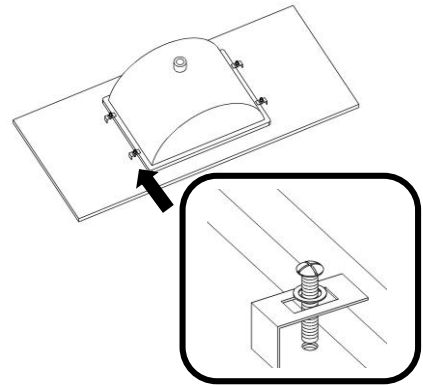

Tape

Pencil

Supplied Spare Part

(Clips)

(Screws)

1

2

3

4

5

Suggestion: Fix the faucet onto the Top Between 2 and 3

GENEVA **Mirror Installation**

Required Tools(Not Included)			
			
Electric Drill	Drill Bit	Tape	Pencil
Supplied Spare Part  (Anchors)		 (Screws)	