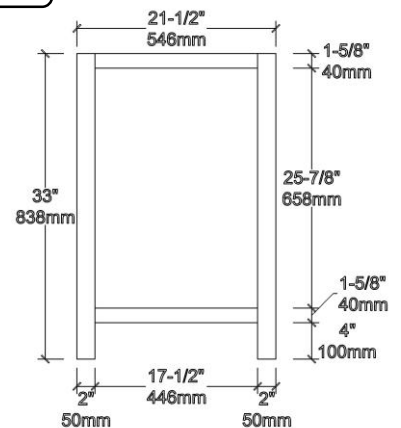

V8026 60

BACK VIEW

TOP VIEW

SIDE VIEW

Features

- Solid wood construction and ply-wood case
- Soft-closing doors and full-extension soft closing
Drawers with dovetail construction.
- Adjustable screws for legs (1/2")
- Matching wooden frame mirrors

Vanities Dimension

V8026 24	24"x21-1/2"x33"
V8026 30	30"x21-1/2"x33"
V8026 36	36"x21-1/2"x33"
V8026 48	48"x21-1/2"x33"
V8026 60	60"x21-1/2"x33"

Item Number	Finishing	Pack Dimension	Gross Weight
V8026 24 01	MATT WHITE	26"x23-1/2"x35"	69 LBS
V8026 24 15	METAL GREY	26"x23-1/2"x35"	69 LBS
V8026 24 25	NAVY BLUE	26"x23-1/2"x35"	69 LBS
V8026 30 01	MATT WHITE	32"x23-1/2"x35"	72 LBS
V8026 30 15	METAL GREY	32"x23-1/2"x35"	72 LBS
V8026 30 25	NAVY BLUE	32"x23-1/2"x35"	72 LBS
V8026 36 01	MATT WHITE	38"x23-1/2"x35"	110 LBS
V8026 36 15	METAL GREY	38"x23-1/2"x35"	110 LBS
V8026 36 25	NAVY BLUE	38"x23-1/2"x35"	110 LBS
V8026 48 01	MATT WHITE	50"x23-1/2"x35"	155 LBS
V8026 48 15	METAL GREY	50"x23-1/2"x35"	155 LBS
V8026 48 25	NAVY BLUE	50"x23-1/2"x35"	155 LBS
V8026 60 01	MATT WHITE	62"x23-1/2"x35"	162 LBS
V8026 60 15	METAL GREY	62"x23-1/2"x35"	162 LBS
V8026 60 25	NAVY BLUE	62"x23-1/2"x35"	162 LBS

Item Number	Matching Mirror Code	Matching Mirror Size
V8026 24 01/15/25	M6 24 01/15/25	21-1/2"x31-1/2"
V8026 30 01/15/25	M6 30 01/15/25	27-1/2"x31-1/2"
V8026 36 01/15/25	M6 36 01/15/25	33-1/2"x31-1/2"
V8026 48 01/15/25	M6 48 01/15/25	47-1/4"x31-1/2"
V8026 60 01/15/25	M6 24 01/15/25	21-1/2"x31-1/2"(TWO)

GENEVA

Top Specification

Item Number	Match Top Code	Top Dimension	Top Material
V8026 24 01/15/25	CT5 2422 03 2015	25"x22"	Carrara Marble
V8026 30 01/15/25	CT5 3022 03	31"x22"	Carrara Marble
V8026 36 01/15/25	CT5 3622 03	37"x22"	Carrara Marble
V8026 48 01/15/25	CT5 4822 03	49"x22"	Carrara Marble
V8026 60 01/15/25	CT5 6022 03	61"x22"	Carrara Marble