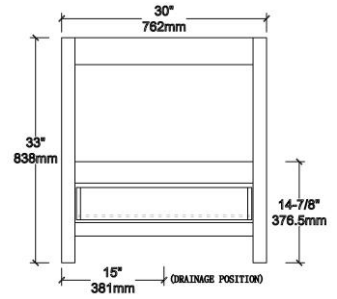

BACK VIEW

TOP VIEW

V8026 36

BACK VIEW

TOP VIEW

V8026 48

BACK VIEW

TOP VIEW

Vanities Dimension

V8026 24	24"x21-1/2"x33"
V8026 30	30"x21-1/2"x33"
V8026 36	36"x21-1/2"x33"
V8026 48	48"x21-1/2"x33"
V8026 60	60"x21-1/2"x33"

Item Number	Finishing	Pack Dimension	Gross Weight
V8026 24 01	MATT WHITE	26"x23-1/2"x35"	69 LBS
V8026 24 15	METAL GREY	26"x23-1/2"x35"	69 LBS
V8026 24 25	NAVY BLUE	26"x23-1/2"x35"	69 LBS
V8026 30 01	MATT WHITE	32"x23-1/2"x35"	72 LBS
V8026 30 15	METAL GREY	32"x23-1/2"x35"	72 LBS
V8026 30 25	NAVY BLUE	32"x23-1/2"x35"	72 LBS
V8026 36 01	MATT WHITE	38"x23-1/2"x35"	110 LBS
V8026 36 15	METAL GREY	38"x23-1/2"x35"	110 LBS
V8026 36 25	NAVY BLUE	38"x23-1/2"x35"	110 LBS
V8026 48 01	MATT WHITE	50"x23-1/2"x35"	155 LBS
V8026 48 15	METAL GREY	50"x23-1/2"x35"	155 LBS
V8026 48 25	NAVY BLUE	50"x23-1/2"x35"	155 LBS
V8026 60 01	MATT WHITE	62"x23-1/2"x35"	162 LBS
V8026 60 15	METAL GREY	62"x23-1/2"x35"	162 LBS
V8026 60 25	NAVY BLUE	62"x23-1/2"x35"	162 LBS

Item Number	Matching Mirror Code	Matching Mirror Size
V8026 24 01/15/25	M6 24 01/15/25	21-1/2"x31-1/2"
V8026 30 01/15/25	M6 30 01/15/25	27-1/2"x31-1/2"
V8026 36 01/15/25	M6 36 01/15/25	33-1/2"x31-1/2"
V8026 48 01/15/25	M6 48 01/15/25	47-1/4"x31-1/2"
V8026 60 01/15/25	M6 24 01/15/25	21-1/2"x31-1/2"(TWO)

GENEVA

Top Specification

Item Number	Match Top Code	Top Dimension	Top Material
V8026 24 01/15/25	CT5 2422 03 2015	25"x22"	Carrara Marble
V8026 30 01/15/25	CT5 3022 03	31"x22"	Carrara Marble
V8026 36 01/15/25	CT5 3622 03	37"x22"	Carrara Marble
V8026 48 01/15/25	CT5 4822 03	49"x22"	Carrara Marble
V8026 60 01/15/25	CT5 6022 03	61"x22"	Carrara Marble