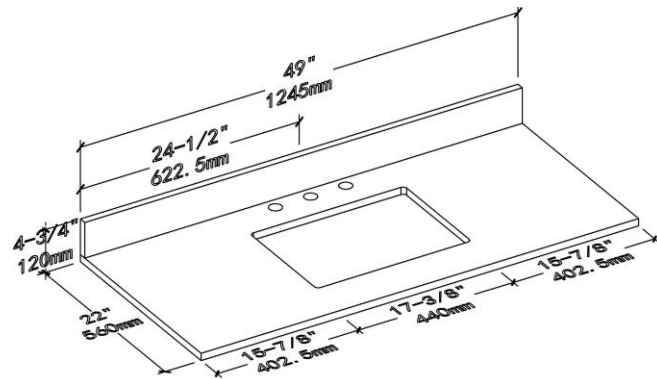

GENEVA

Top Specification

Item Number	Match Top Code	Top Dimension	Top Material
V8026 24 01/15/25	CT5 2422 03 2015	25"x22"	Carrara Marble
V8026 30 01/15/25	CT5 3022 03	31"x22"	Carrara Marble
V8026 36 01/15/25	CT5 3622 03	37"x22"	Carrara Marble
V8026 48 01/15/25	CT5 4822 03	49"x22"	Carrara Marble
V8026 60 01/15/25	CT5 6022 03	61"x22"	Carrara Marble

CT5 4822 03