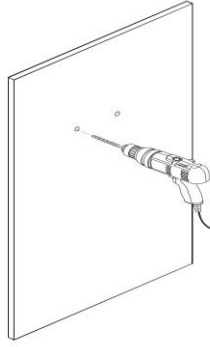

GENEVA **Mirror Installation**

Required Tools(Not Included)			
Electric Drill	Drill Bit	Tape	Pencil
Supplied Spare Part (Anchors)		(Screws)	

1

2

3

4

5

6