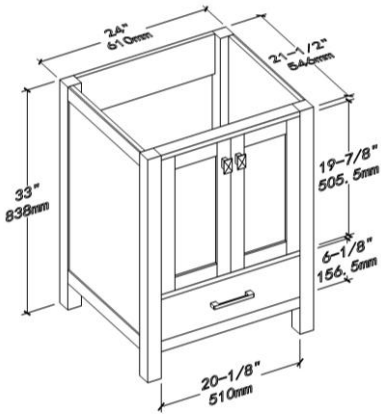

BLOSSOM®

luxury made simple

GENEVA

Series Vanities

Specification & Installation Guide