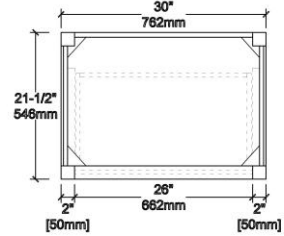

BACK VIEW

TOP VIEW

V8026 36

BACK VIEW

TOP VIEW

V8026 48

BACK VIEW

TOP VIEW

Vanities Dimension

V8026 24	24"x21-1/2"x33"
V8026 30	30"x21-1/2"x33"
V8026 36	36"x21-1/2"x33"
V8026 48	48"x21-1/2"x33"
V8026 60	60"x21-1/2"x33"

Item Number	Finishing	Pack Dimension	Gross Weight
V8026 24 01	MATT WHITE	26"x23-1/2"x35"	69 LBS
V8026 24 15	METAL GREY	26"x23-1/2"x35"	69 LBS
V8026 24 25	NAVY BLUE	26"x23-1/2"x35"	69 LBS
V8026 30 01	MATT WHITE	32"x23-1/2"x35"	72 LBS
V8026 30 15	METAL GREY	32"x23-1/2"x35"	72 LBS
V8026 30 25	NAVY BLUE	32"x23-1/2"x35"	72 LBS
V8026 36 01	MATT WHITE	38"x23-1/2"x35"	110 LBS
V8026 36 15	METAL GREY	38"x23-1/2"x35"	110 LBS
V8026 36 25	NAVY BLUE	38"x23-1/2"x35"	110 LBS
V8026 48 01	MATT WHITE	50"x23-1/2"x35"	155 LBS
V8026 48 15	METAL GREY	50"x23-1/2"x35"	155 LBS
V8026 48 25	NAVY BLUE	50"x23-1/2"x35"	155 LBS
V8026 60 01	MATT WHITE	62"x23-1/2"x35"	162 LBS
V8026 60 15	METAL GREY	62"x23-1/2"x35"	162 LBS
V8026 60 25	NAVY BLUE	62"x23-1/2"x35"	162 LBS

Item Number	Matching Mirror Code	Matching Mirror Size
V8026 24 01/15/25	M6 24 01/15/25	21-1/2"x31-1/2"
V8026 30 01/15/25	M6 30 01/15/25	27-1/2"x31-1/2"
V8026 36 01/15/25	M6 36 01/15/25	33-1/2"x31-1/2"
V8026 48 01/15/25	M6 48 01/15/25	47-1/4"x31-1/2"
V8026 60 01/15/25	M6 24 01/15/25	21-1/2"x31-1/2"(TWO)

GENEVA

Top Specification

Item Number	Match Top Code	Top Dimension	Top Material
V8026 24 01/15/25	CT5 2422 03 2015	25"x22"	Carrara Marble
V8026 30 01/15/25	CT5 3022 03	31"x22"	Carrara Marble
V8026 36 01/15/25	CT5 3622 03	37"x22"	Carrara Marble
V8026 48 01/15/25	CT5 4822 03	49"x22"	Carrara Marble
V8026 60 01/15/25	CT5 6022 03	61"x22"	Carrara Marble