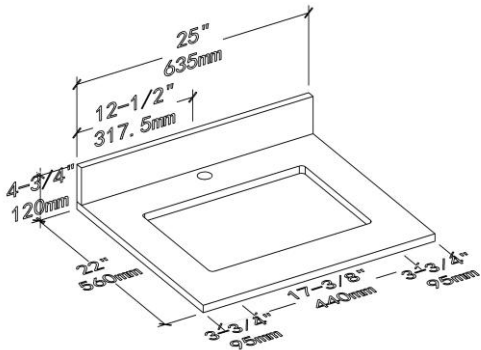

GENEVA

Top Specification

Item Number	Match Top Code	Top Dimension	Top Material
V8026 24 01/15/25	CT5 2422 03 2015	25"x22"	Carrara Marble
V8026 30 01/15/25	CT5 3022 03	31"x22"	Carrara Marble
V8026 36 01/15/25	CT5 3622 03	37"x22"	Carrara Marble
V8026 48 01/15/25	CT5 4822 03	49"x22"	Carrara Marble
V8026 60 01/15/25	CT5 6022 03	61"x22"	Carrara Marble

CT5 2422 03 2015