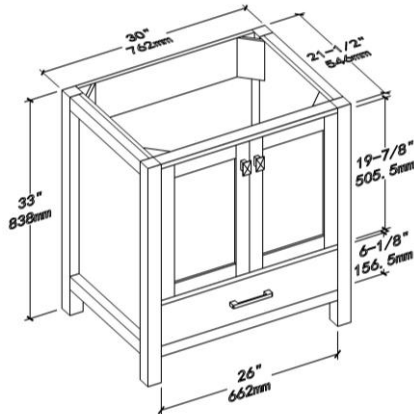

BLOSSOM®

luxury made simple

GENEVA

Series Vanities

Specification & Installation Guide