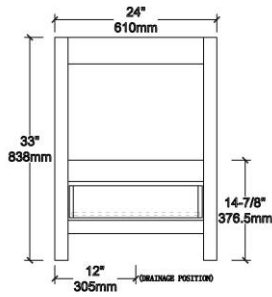

GENEVA

Vanities Specification

V8026 24

BACK VIEW