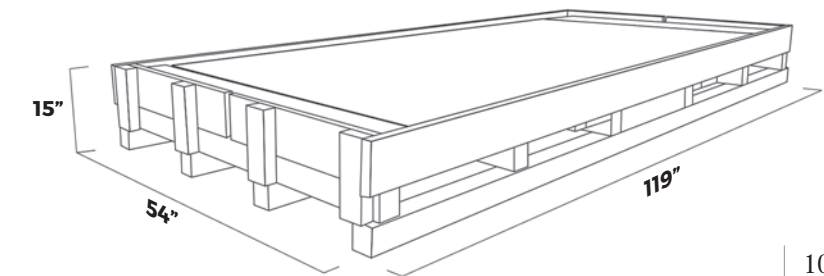

## DIMENSIONS AND PACKAGING

	Dimensions [in]	Pieces on a pallet	m <sup>2</sup> on a pallet	Pallet weight [lbs]	Pallet dimensions [in]	Frost resistance
A-FRAME	48" x 110" X .24"	38	127,3	4365	114" x 58" X 30"	✓
PALLET		25	83,75	2954	119" x 54" X 15"	✓