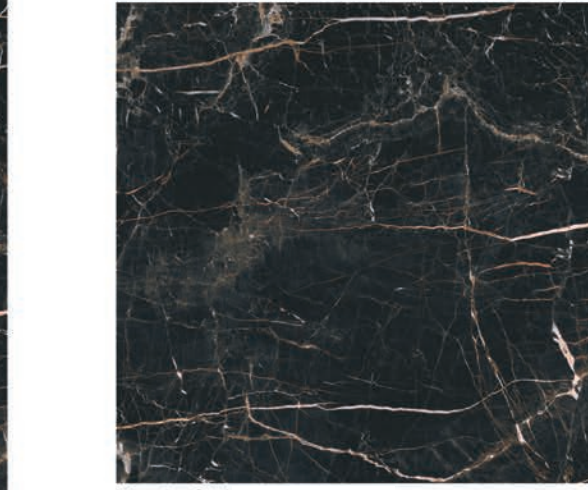

Marquina Gold 48" x 48"
5903313317061