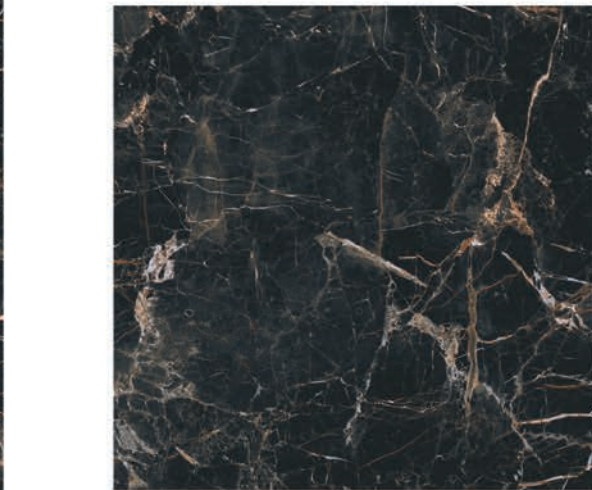

Marquina Gold 48" x 48"
5903313324472