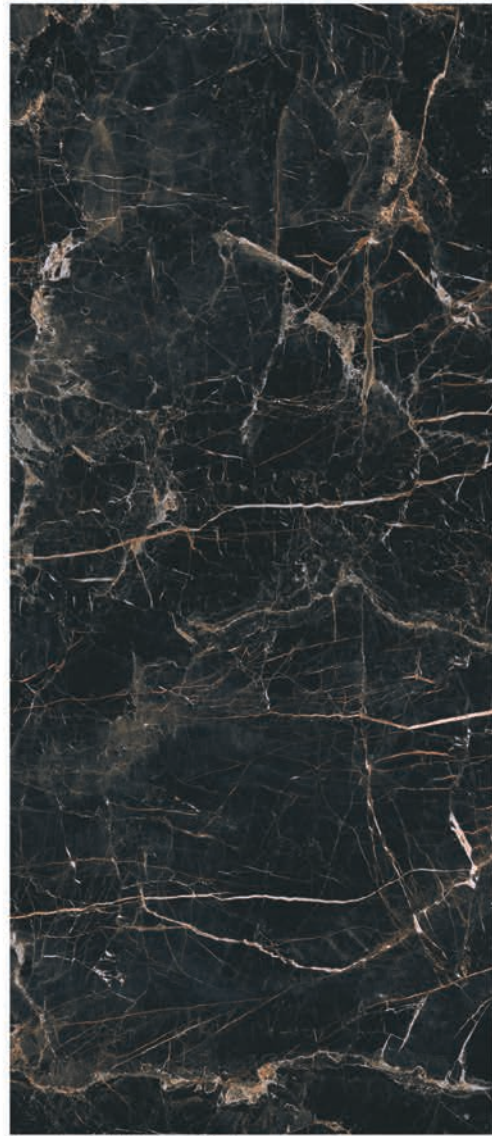

matt

Marquina Gold 48" x 110"
5903313315814