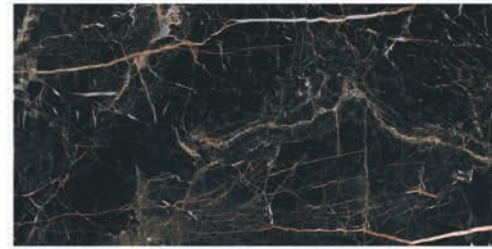

Marquina Gold 24" x 48"
5903313315456