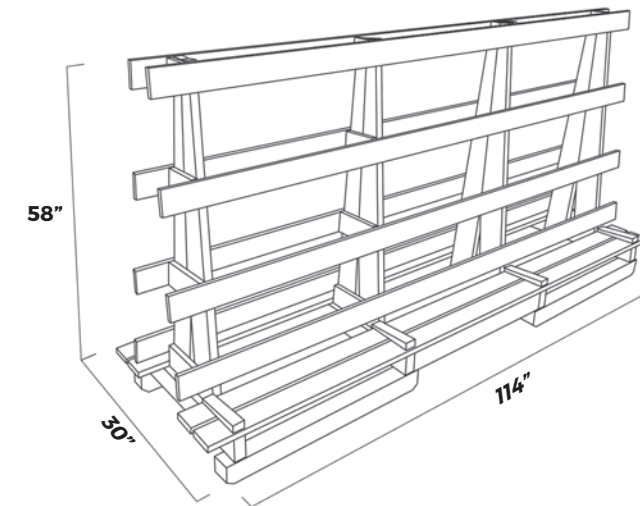

## DIMENSIONS AND PACKAGING

	Dimensions [in]	Pieces on a pallet	m <sup>2</sup> on a pallet	Pallet weight [lbs]	Pallet dimensions [in]	Frost resistance
A-FRAME	48" x 110" X .24"	38	127,3	4365	114" x 58" X 30"	✓
PALLET		25	83,75	2954	119" x 54" X 15"	✓