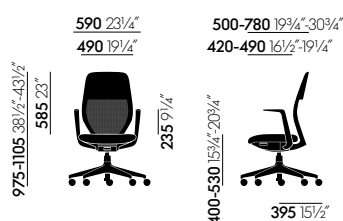

## Antonio Citterio, 2023

ACX Mesh without armrests

ACX Mesh with 3D armrests

ACX Mesh with fixed armrests

ACX Mesh with height-adjustable armrests

All measurements are pursuant to EN 1335-1:2020  
 More detailed information is found in the chapter 'Explanation of measurements'.

**Seat mechanism:** synchronised mechanism with automatic weight adjustment and two backrest resistance settings (hard or soft). Equipped as standard with seat height and seat depth adjustment. Optionally available with or without synchronised forward tilt (can be disengaged). Mechanism can be locked in upright sitting position. Seat mechanism matches the frame colour (deep black or soft grey).