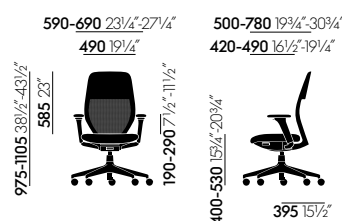

## Antonio Citterio, 2023

ACX Mesh without armrests

ACX Mesh with 3D armrests

ACX Mesh with fixed armrests

ACX Mesh with height-adjustable armrests

All measurements are pursuant to EN 1335-1:2020  
 More detailed information is found in the chapter 'Explanation of measurements'.

**Seat mechanism:** synchronised mechanism with automatic weight adjustment and two backrest resistance settings (hard or soft). Equipped as standard with seat height and seat depth adjustment. Optionally available with or without synchronised forward tilt (can be disengaged). Mechanism can be locked in upright sitting position. Seat mechanism matches the frame colour (deep black or soft grey).