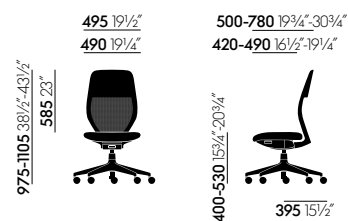

ACX Mesh

Antonio Citterio, 2023

ACX Mesh without armrests