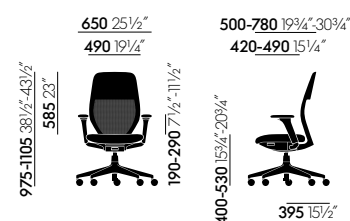

## Antonio Citterio, 2023

ACX Mesh without armrests

ACX Mesh with 3D armrests

ACX Mesh with fixed armrests

ACX Mesh with height-adjustable armrests

All measurements are pursuant to EN 1335-1:2020  
 More detailed information is found in the chapter 'Explanation of measurements'.

**Seat mechanism:** synchronised mechanism with automatic weight adjustment and two backrest resistance settings (hard or soft). Equipped as standard with seat height and seat depth adjustment. Optionally available with or without synchronised forward tilt (can be disengaged). Mechanism can be locked in upright sitting position. Seat mechanism matches the frame colour (deep black or soft grey).