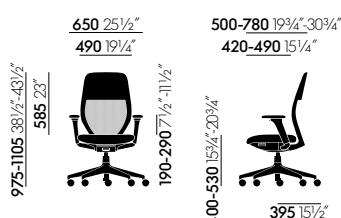

ACX Light

Antonio Citterio, 2023

ACX Light without armrests

ACX Light with height-adjustable armrests

All measurements are pursuant to EN 1335-1:2020
 More detailed information is found in the chapter 'Explanation of measurements'.

Seat mechanism: synchronised mechanism with automatic weight adjustment and two backrest resistance settings (hard or soft). Equipped as standard with seat height and seat depth adjustment. Optionally available with or without synchronised forward tilt (can be disengaged). Mechanism can be locked in upright sitting position. Seat mechanism matches frame colour (deep black).

Armrests: height-adjustable. Armrest supports made of polyamide in deep black. With PU-foam-free (F) pads in deep black. Optionally available without armrests.

Base: five-star base in polyamide (deep black) with double castors (Ø 60 mm).