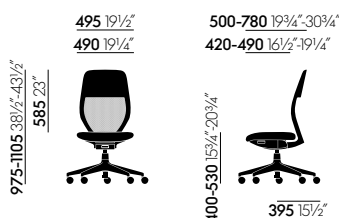

ACX Light

Antonio Citterio, 2023

ACX Light without armrests

ACX Light with height-adjustable armrests

All measurements are pursuant to EN 1335-1:2020
 More detailed information is found in the chapter 'Explanation of measurements'.

Seat mechanism: synchronised mechanism with automatic weight adjustment and two backrest resistance settings (hard or soft). Equipped as standard with seat height and seat depth adjustment. Optionally available with or without synchronised forward tilt (can be disengaged). Mechanism can be locked in upright sitting position. Seat mechanism matches frame colour (deep black).

Seat upholstery: polyurethane foam. Seat cover in Silk Mesh spacer fabric, colour nero.

Backrest: back frame with semi-closed shell and transparent netweave cover. Frame made of polypropylene in deep black. Optional height-adjustable lumbar cushion.

Armrests: height-adjustable. Armrest supports made of polyamide in deep black. With PU-foam-free (F) pads in deep black. Optionally available without armrests.

Base: five-star base in polyamide (deep black) with double castors (Ø 60 mm).