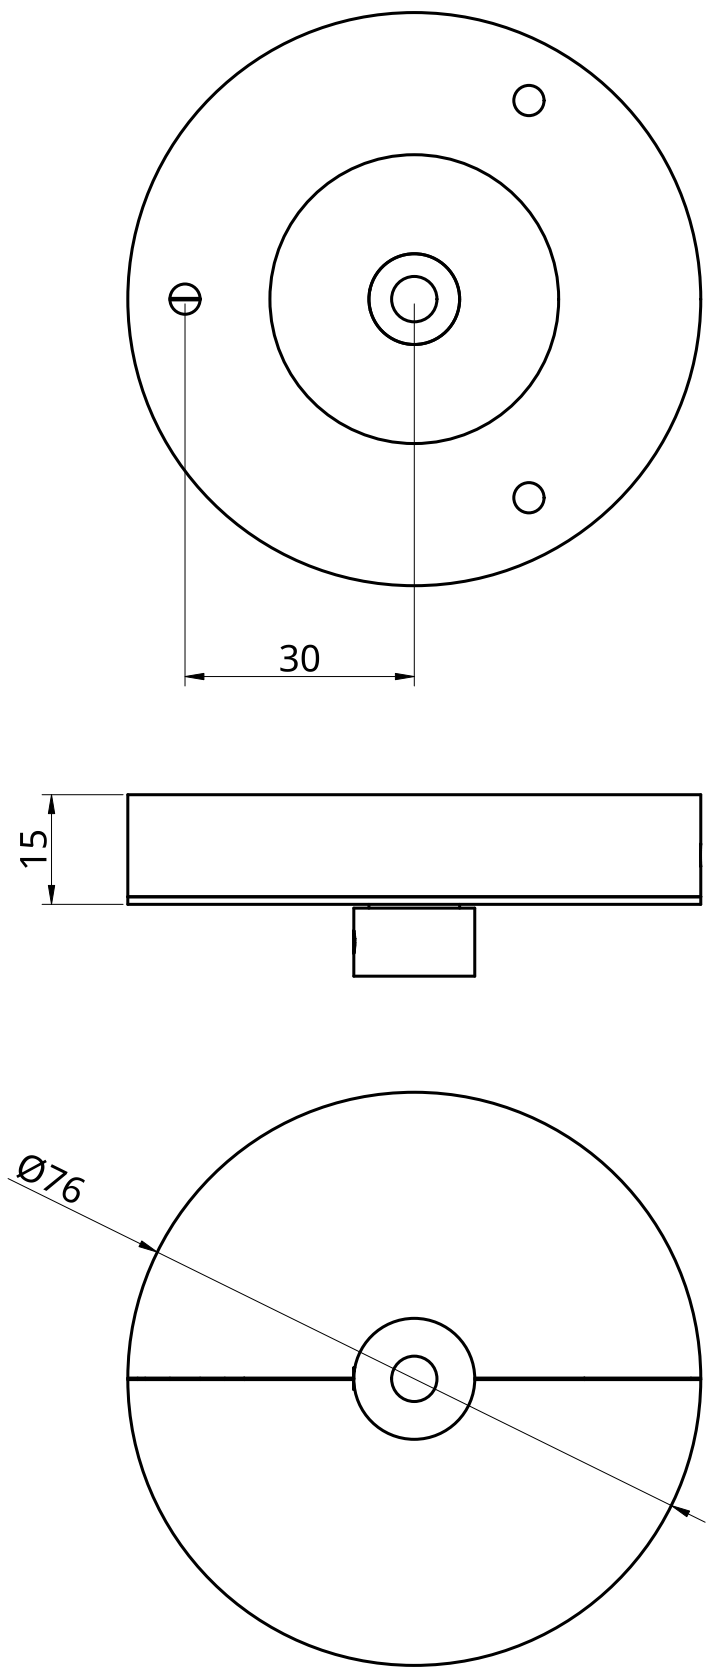

Drop and Ceiling Attachment Fully Customizable
 Please visit emptystate.com for more information

Note
 Refer to CRM tech sheet &
 Instruction drawing for
 further information &
 safety statement
emptystate.com

Empty State

Product ES_CRM	DATE 13.05.2021	SIZE A3	SCALE 1:1	REV. A
State ES_CRM-03	Dimensions in mm	DO NOT SCALE DRAWING		