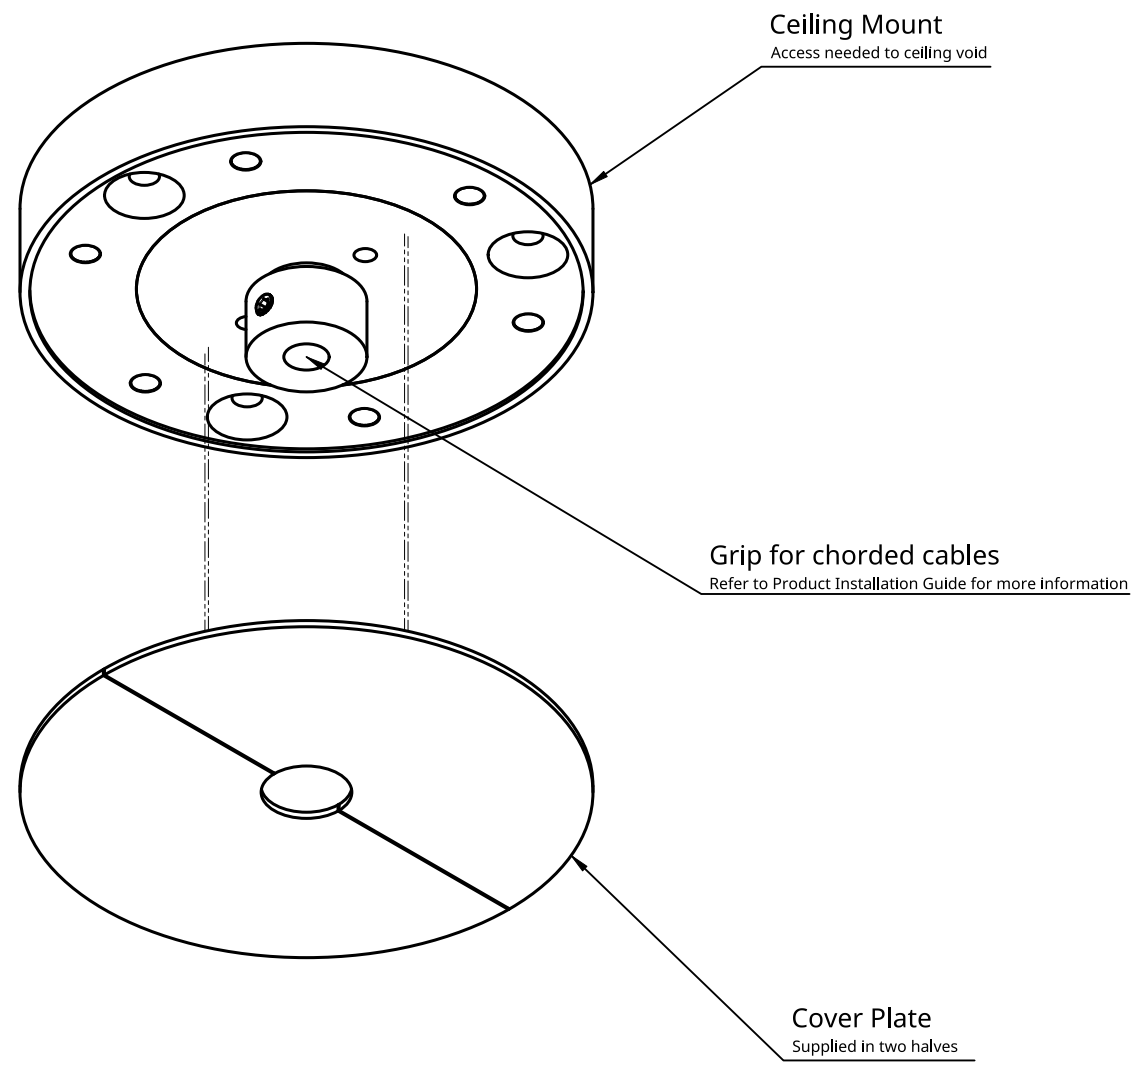

Drop and Ceiling Attachment Fully Customizable
 Please visit emptystate.com for more information

Note
 Refer to CRM tech sheet &
 Instruction drawing for
 further information &
 safety statement
emptystate.com

Empty State

Product ES_CRM	DATE 13.05.2021	SIZE A3	SCALE 1:1	REV. A
State ES_CRM-03	Dimensions in mm	DO NOT SCALE DRAWING		