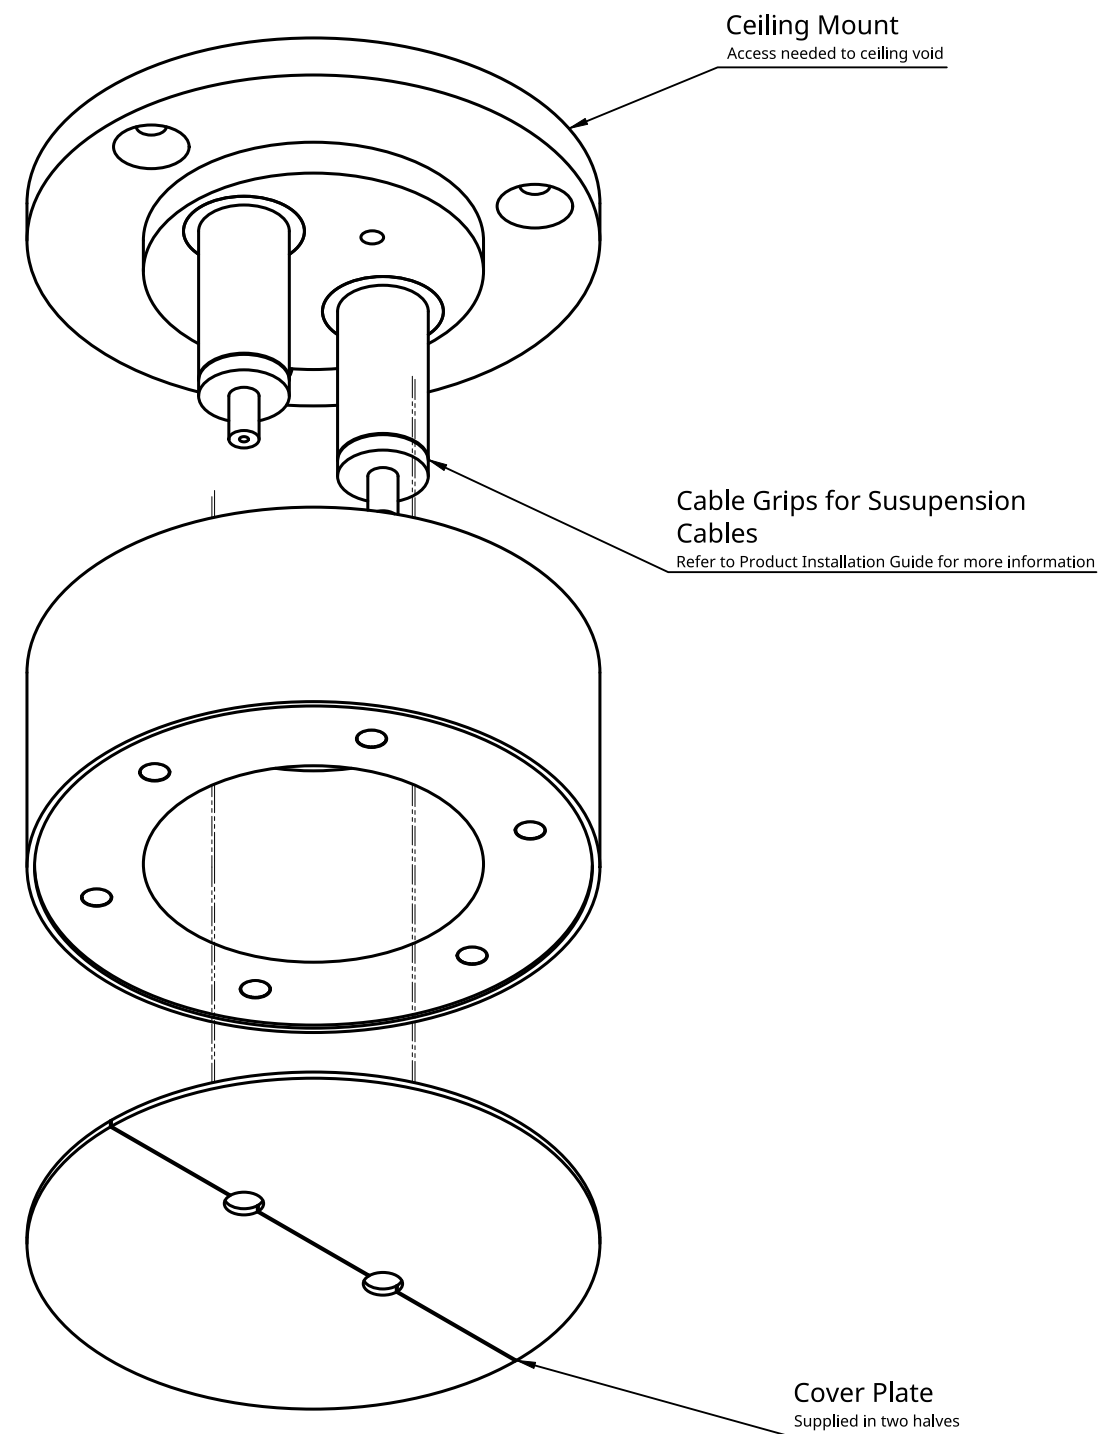

Drop and Ceiling Attachment Fully Customizable
 Please visit emptystate.com for more information

Note
 Refer to CRM tech sheet &
 Instruction drawing for
 further information &
 safety statement
emptystate.com

Empty State

Product
 ES_CRM

State
 ES_CRM-02

DATE
 13.05.2021

SIZE
 A3

SCALE
 1:1

REV.
 A

Dimensions in mm

DO NOT SCALE DRAWING