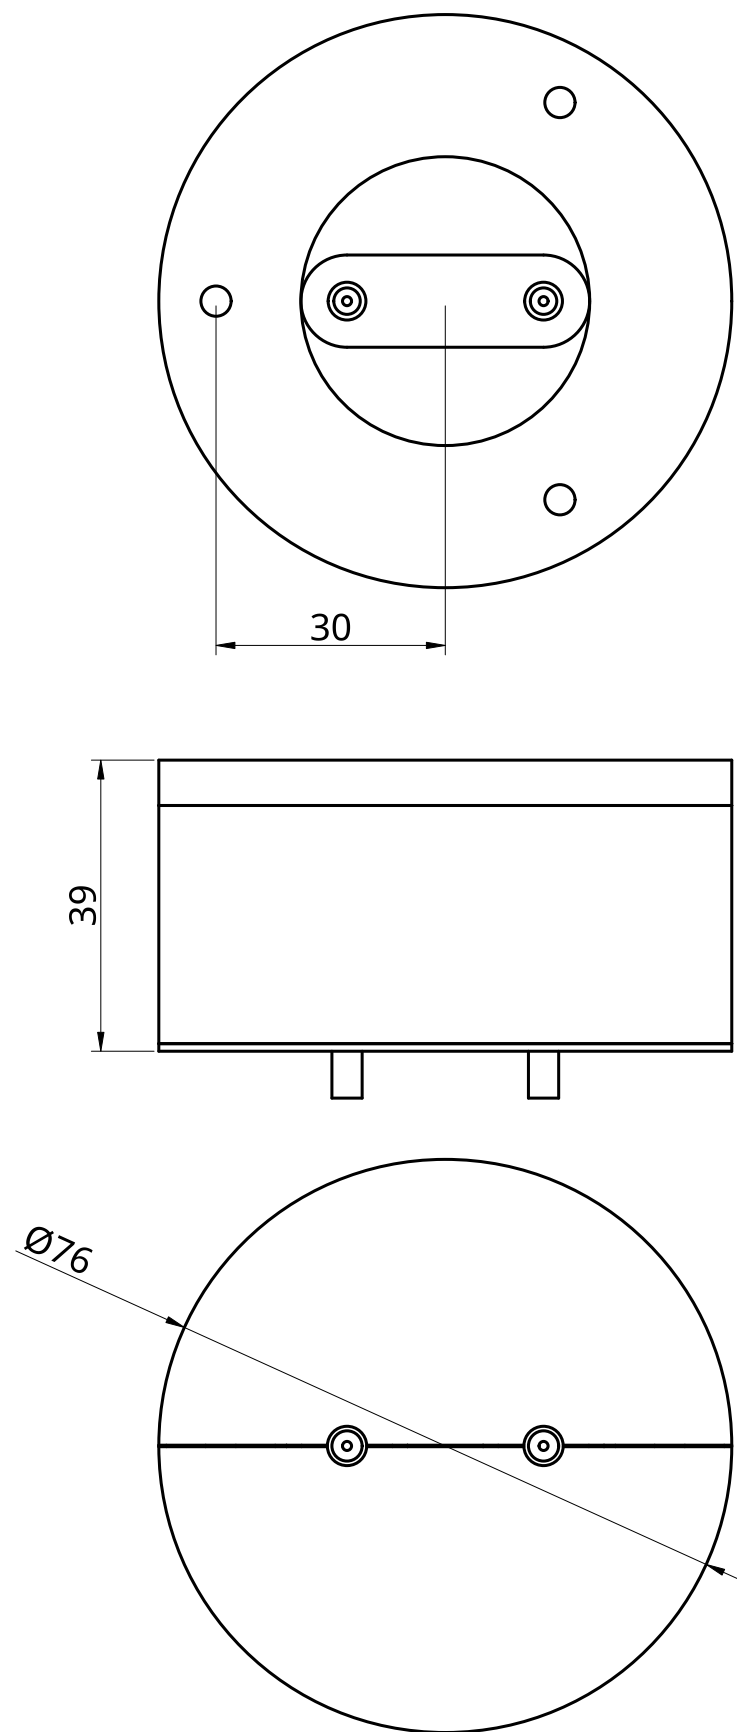

Drop and Ceiling Attachment Fully Customizable
 Please visit emptystate.com for more information

Note
 Refer to CRM tech sheet &
 Instruction drawing for
 further information &
 safety statement
emptystate.com

Empty State

Product
 ES_CRM

State
 ES_CRM-02

DATE
 13.05.2021

SIZE
 A3

SCALE
 1:1

REV.
 A

Dimensions in mm

DO NOT SCALE DRAWING