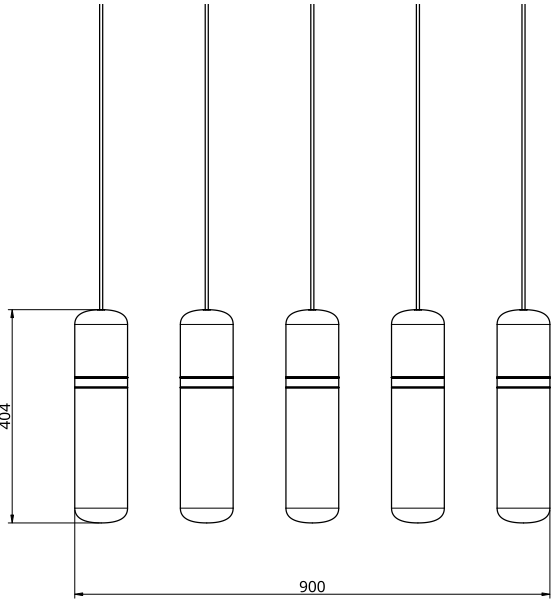

Empty State

S36-07

Product Breakdown An array of pendent lights.

Dimensions	Height	404mm
	Length	900mm
	Depth	110mm
Weight	Brass	8kg
	Aluminium	3kg
Light Source	Led Matrix	
	3000k	
	Decorative Lighting Only	
Power	Light Wattage	15.6w
	Driver Wattage	40w
	Voltage	110-130v / 220-240v
	IP20 Rated	
Hanging	We offer a range of hanging options. Including direct attach and fully enclosed ceiling roses. Light supplied with 1500mm / 3000mm / 6000mm length of cable to be hung and cut to desired length on site.	
Driver	Supplied with a dimable 24v LED Driver. Driver can be stored within 8m of the light, in a recess being the ceiling or enclosed within a ceiling rose. Custom Ceiling attachments available.	
	Driver Dimensions	137 x 81.5 x 31mm