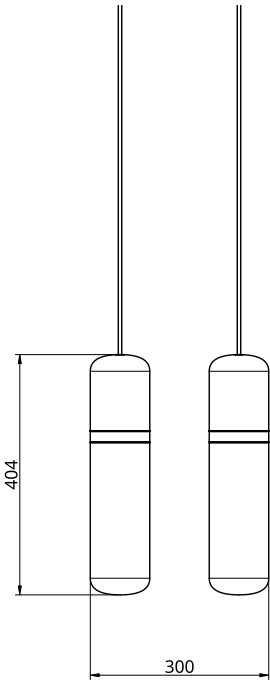

Empty State

S36-05

Product Breakdown An array of pendent lights.

Dimensions Height 404mm
Length 300mm
Depth 100mm

Weight Brass 3.2kg
Aluminium 1.2kg

Light Source Led Matrix
3000k
Decorative Lighting Only

Power Light Wattage 6.2w
Driver Wattage 40w
Voltage 110-130v / 220-240v
IP20 Rated

Hanging We offer a range of hanging options. Including direct attach and fully enclosed ceiling roses. Light supplied with 1500mm / 3000mm / 6000mm length of cable to be hung and cut to desired length on site.

Driver Supplied with a dimable 24v LED Driver. Driver can be stored within 8m of the light, in a recess being the ceiling or enclosed within a ceiling rose. Custom Ceiling attachments available.

Driver Dimensions 94 x 40 x 25mm