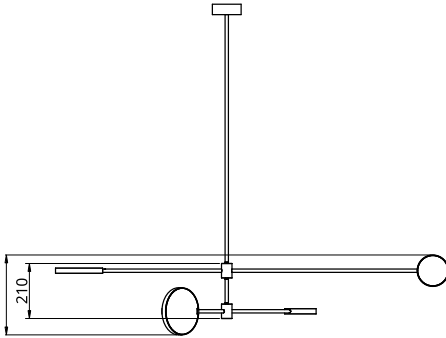

Empty State

S23-05

Product Breakdown	Tier 1	1500mm OD
	Tier 2	800mm OD
Dimensions	OD	1500mm
	Height	210mm
Weight	Brass	4.3kg
	Aluminium	1kg
	Mixed	3.4kg
Light Source	Led Matrix	
	3000k	
	Decorative Lighting Only	
Power	Light Wattage	15w
	Driver Wattage	40w
	Voltage	110-130v / 220-240v
	IP20 Rated	
Hanging	We offer a range of hanging options. Including direct attach and fully enclosed ceiling roses. Drop height offered in 50mm increments as standard. Max drop height is 1500mm. Custom drop heights available on request.	
Driver	Supplied with a dimable 24v LED Driver. Driver can be stored within 8m of the light, in a recess being the ceiling or enclosed within a ceiling rose.	
	Driver Dimensions	137 x 81.5 x 31mm
	Ceiling Rose Dimensions	162 x 48mm