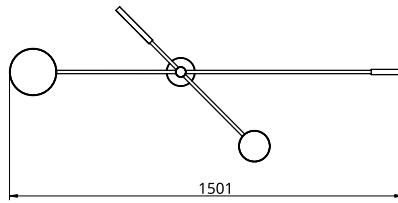

Empty State

S23-05

Product Breakdown	Tier 1	1500mm OD
	Tier 2	800mm OD
Dimensions	OD	1500mm
	Height	210mm
Weight	Brass	4.3kg
	Aluminium	1kg
	Mixed	3.4kg
Light Source	Led Matrix	
	3000k	
	Decorative Lighting Only	
Power	Light Wattage	15w
	Driver Wattage	40w
	Voltage	110-130v / 220-240v
	IP20 Rated	
Hanging	We offer a range of hanging options. Including direct attach and fully enclosed ceiling roses. Drop height offered in 50mm increments as standard. Max drop height is 1500mm. Custom drop heights available on request.	
Driver	Supplied with a dimable 24v LED Driver. Driver can be stored within 8m of the light, in a recess being the ceiling or enclosed within a ceiling rose.	
	Driver Dimensions	137 x 81.5 x 31mm
	Ceiling Rose Dimensions	162 x 48mm