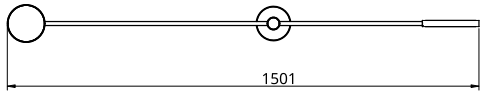

Empty State

S23-03

Product Breakdown	Tier1	1500mm OD
Dimensions	OD	1500mm
	Height	55mm
Weight	Brass	2.4kg
	Aluminium	1kg
	Mixed	1.8kg
Light Source	Led Matrix	
	3000k	
	Decorative Lighting Only	
Power	Light Wattage	7.5w
	Driver Wattage	15w
	Voltage	110-130v / 220-240v
	IP20 Rated	
Hanging	We offer a range of hanging options. Including direct attach and fully enclosed ceiling roses. Drop height offered in 50mm increments as standard. Max drop height is 1500mm. Custom drop heights available on request.	
Driver	Supplied with a dimable 24v LED Driver. Driver can be stored within 8m of the light, in a recess being the ceiling or enclosed within a ceiling rose.	
	Driver Dimensions	94 x 40 x 25mm
	Ceiling Rose Dimensions	120 x 39mm