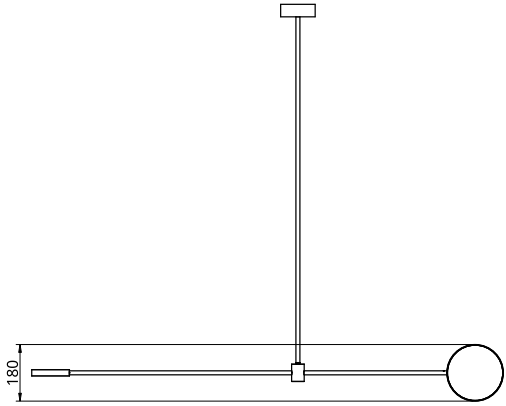

Empty State

S23-03

Product Breakdown	Tier1	1500mm OD
Dimensions	OD	1500mm
	Height	55mm
Weight	Brass	2.4kg
	Aluminium	1kg
	Mixed	1.8kg
Light Source	Led Matrix	
	3000k	
	Decorative Lighting Only	
Power	Light Wattage	7.5w
	Driver Wattage	15w
	Voltage	110-130v / 220-240v
	IP20 Rated	
Hanging	We offer a range of hanging options. Including direct attach and fully enclosed ceiling roses. Drop height offered in 50mm increments as standard. Max drop height is 1500mm. Custom drop heights available on request.	
Driver	Supplied with a dimable 24v LED Driver. Driver can be stored within 8m of the light, in a recess being the ceiling or enclosed within a ceiling rose.	
	Driver Dimensions	94 x 40 x 25mm
	Ceiling Rose Dimensions	120 x 39mm