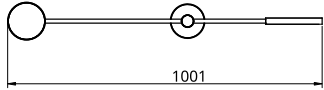

Empty State

S23-02

Product Breakdown	Tier1	1000mm OD
Dimensions	OD	1000mm
	Height	55mm
Weight	Brass	2kg
	Aluminium	0.9kg
	Mixed	1.6kg
Light Source	Led Matrix	
	3000k	
	Decorative Lighting Only	
Power	Light Wattage	7.5w
	Driver Wattage	15w
	Voltage	110-130v / 220-240v
	IP20 Rated	
Hanging	We offer a range of hanging options. Including direct attach and fully enclosed ceiling roses. Drop height offered in 50mm increments as standard. Max drop height is 1500mm. Custom drop heights available on request.	
Driver	Supplied with a dimable 24v LED Driver. Driver can be stored within 8m of the light, in a recess being the ceiling or enclosed within a ceiling rose.	
	Driver Dimensions	94 x 40 x 25mm
	Ceiling Rose Dimensions	120 x 39mm