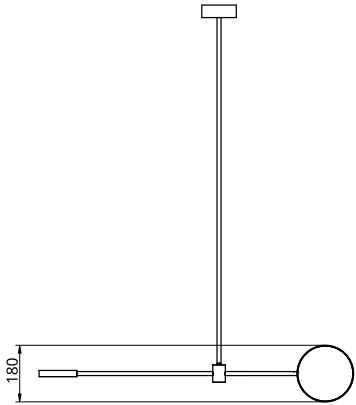

Empty State

S23-02

Product Breakdown	Tier1	1000mm OD
Dimensions	OD	1000mm
	Height	55mm
Weight	Brass	2kg
	Aluminium	0.9kg
	Mixed	1.6kg
Light Source	Led Matrix	
	3000k	
	Decorative Lighting Only	
Power	Light Wattage	7.5w
	Driver Wattage	15w
	Voltage	110-130v / 220-240v
	IP20 Rated	
Hanging	We offer a range of hanging options. Including direct attach and fully enclosed ceiling roses. Drop height offered in 50mm increments as standard. Max drop height is 1500mm. Custom drop heights available on request.	
Driver	Supplied with a dimable 24v LED Driver. Driver can be stored within 8m of the light, in a recess being the ceiling or enclosed within a ceiling rose.	
	Driver Dimensions	94 x 40 x 25mm
	Ceiling Rose Dimensions	120 x 39mm