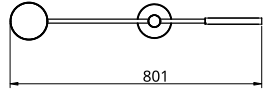

## S23-01

Product Breakdown	Tier1	800mm OD
Dimensions	OD	800mm
	Height	55mm
Weight	Brass	1.8kg
	Aluminium	0.8kg
	Mixed	1.6kg
Light Source	Led Matrix	
	3000k	
	Decorative Lighting Only	
Power	Light Wattage	7.5w
	Driver Wattage	15w
	Voltage	110-130v / 220-240v
	IP20 Rated	
Hanging	We offer a range of hanging options. Including direct attach and fully enclosed ceiling roses. Drop height offered in 50mm increments as standard. Max drop height is 1500mm. Custom drop heights available on request.	
Driver	Supplied with a dimable 24v LED Driver. Driver can be stored within 8m of the light, in a recess being the ceiling or enclosed within a ceiling rose.	
	Driver Dimensions	94 x 40 x 25mm
	Ceiling Rose Dimensions	120 x 39mm