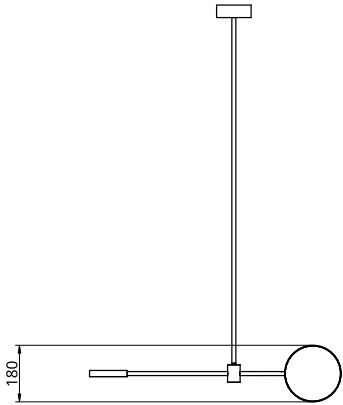

## S23-01

Product Breakdown	Tier1	800mm OD
Dimensions	OD	800mm
	Height	55mm
Weight	Brass	1.8kg
	Aluminium	0.8kg
	Mixed	1.6kg
Light Source	Led Matrix	
	3000k	
	Decorative Lighting Only	
Power	Light Wattage	7.5w
	Driver Wattage	15w
	Voltage	110-130v / 220-240v
	IP20 Rated	
Hanging	We offer a range of hanging options. Including direct attach and fully enclosed ceiling roses. Drop height offered in 50mm increments as standard. Max drop height is 1500mm. Custom drop heights available on request.	
Driver	Supplied with a dimable 24v LED Driver. Driver can be stored within 8m of the light, in a recess being the ceiling or enclosed within a ceiling rose.	
	Driver Dimensions	94 x 40 x 25mm
	Ceiling Rose Dimensions	120 x 39mm