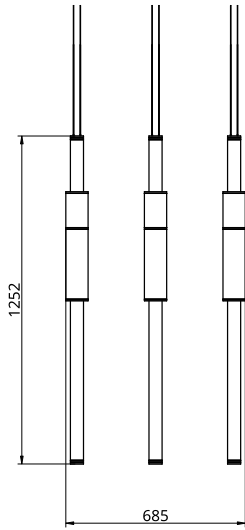

## S58-14

Dimensions	3 x Light Pipe	85mm OD X 1250mm
Weight	Brass	7.2kg
	Aluminium	3.9kg
Light Source	Led Matrix 3000k Decorative Lighting Only	
Power	Light Wattage	67.5w
	Driver Wattage	90w
	Voltage	110-130v / 220-240v
	IP20 Rated	
Hanging	We offer a range of hanging options. Including direct attach and fully enclosed ceiling roses. Light supplied with 1500mm / 3000mm / 6000mm length of cable to be hung and cut to desired length on site.	
Driver	Supplied with a dimable 12v LED Driver. Driver can be stored within 8m of the light, in a recess being the ceiling or enclosed within a ceiling rose.	
	Driver Dimensions	180 x 60 x 35mm